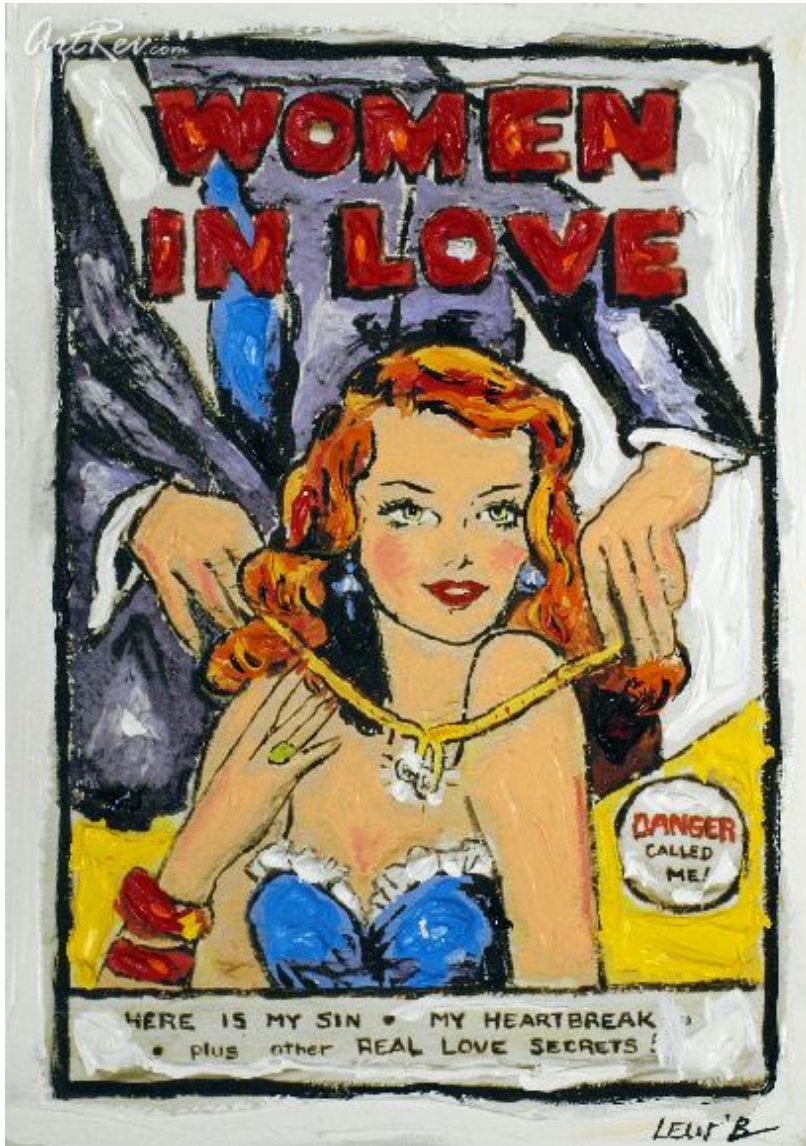

[Women In Love](#) , (circa 2011) by [Leslie Lew](#)
Mixed Media - Main Subject: Animation & Cartoon

Item Number
9952192063

Retail Value
\$1,100

ArtRev.com Price
\$75
You Save 93% Off [-\$1,025.00]

Dimensions (As Shown)
12W x 16H x 0.5D Inches
30.48W x 40.64H x 1.27D cm