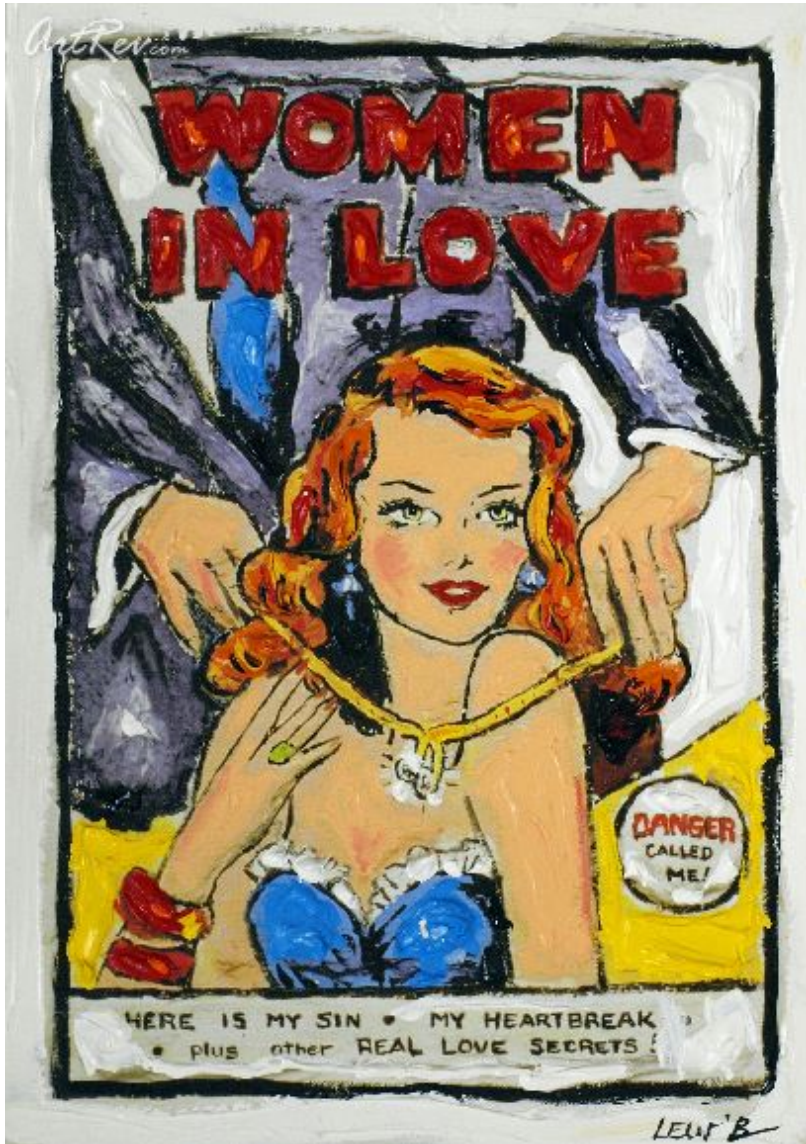

[Women In Love](#) , (circa 2011) by [Leslie Lew](#)
Mixed Media - Main Subject: Animation & Cartoon

Item Number
9952192063

Retail Value
\$1,100

ArtRev.com Price
\$425
You Save 61% Off [-\$675.00]

Dimensions (As Shown)
12W x 16H x 0.5D Inches
30.48W x 40.64H x 1.27D cm