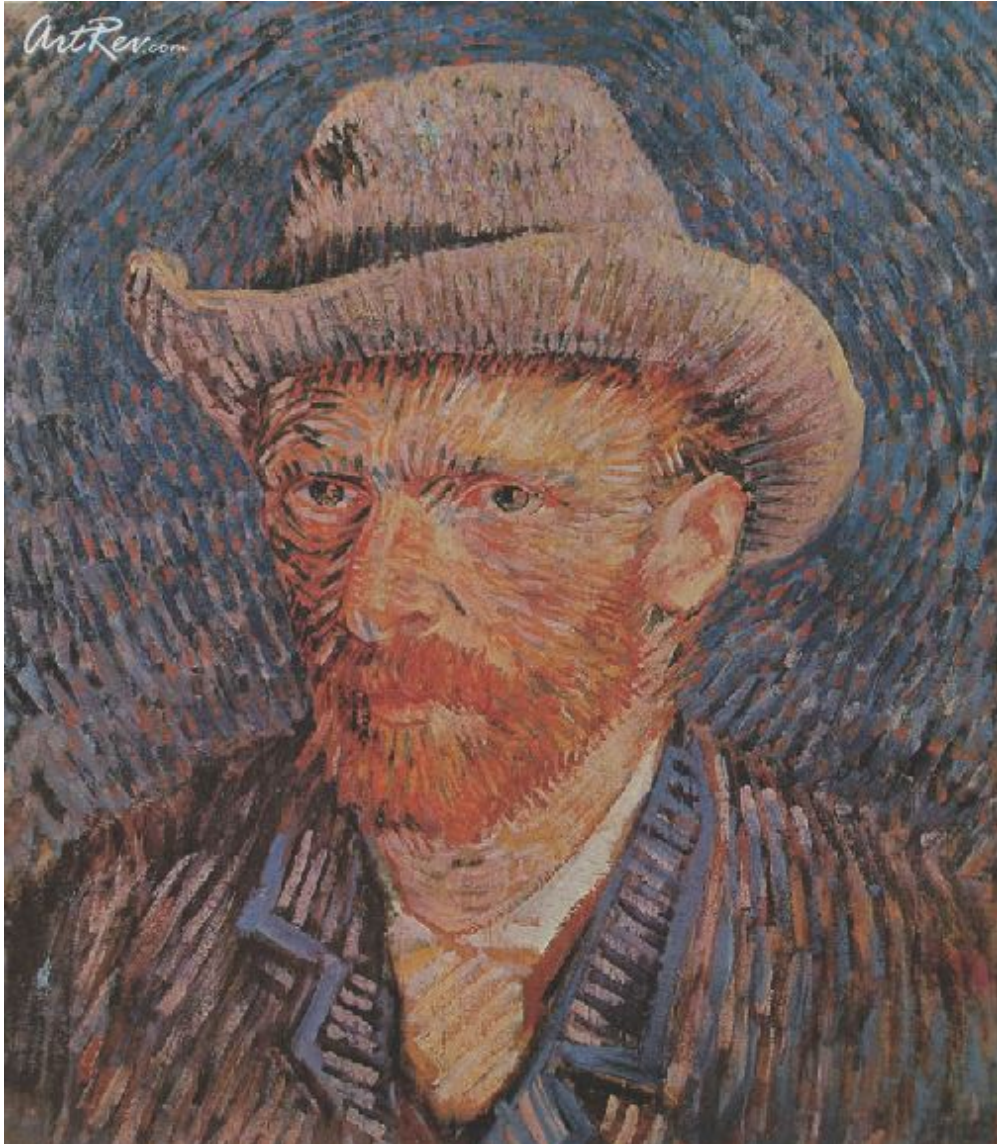

[Self-Portrait](#) by [Vincent van Gogh](#)

Original Lithographic Bookplate - Main Subject: Portrait

**Item Number**

9914291684

**Retail Value**

\$60

**ArtRev.com Price**

\$20

You Save 67% Off [-\$40.00]

**Dimensions (As Shown)**

9.25W x 10.75H Inches

23.5W x 27.3H cm

**Medium**

Original Lithographic Bookplate

**Custom Framing**

- Design-it-yourself and Save!
- Museum-Quality Framing
- Up to 50% off Gallery Prices

**About Vincent van Gogh**

Generally considered the greatest Dutch painter after Rembrandt, van Gogh's striking and exuberant paintings were all produced during a period of only ten years. His Post-Impressionist work hauntingly conveyed through forceful color, aggressive brushwork and contoured forms, the anguish of a mental illness that eventually resulted in suicide.

After failing in both his career and love life, van Gogh turned inward, pursuing a position in the ministry. In 1880, disenchanted with priesthood, he discovered art as his new mission. The artist's earliest works were scenes of peasant life, but after a trip to Paris in 1886, where he encountered the works of the Impressionists and the Japanese prints en vogue at the time, he dramatically transformed his style from darkly colored realism to vibrant expressionism.