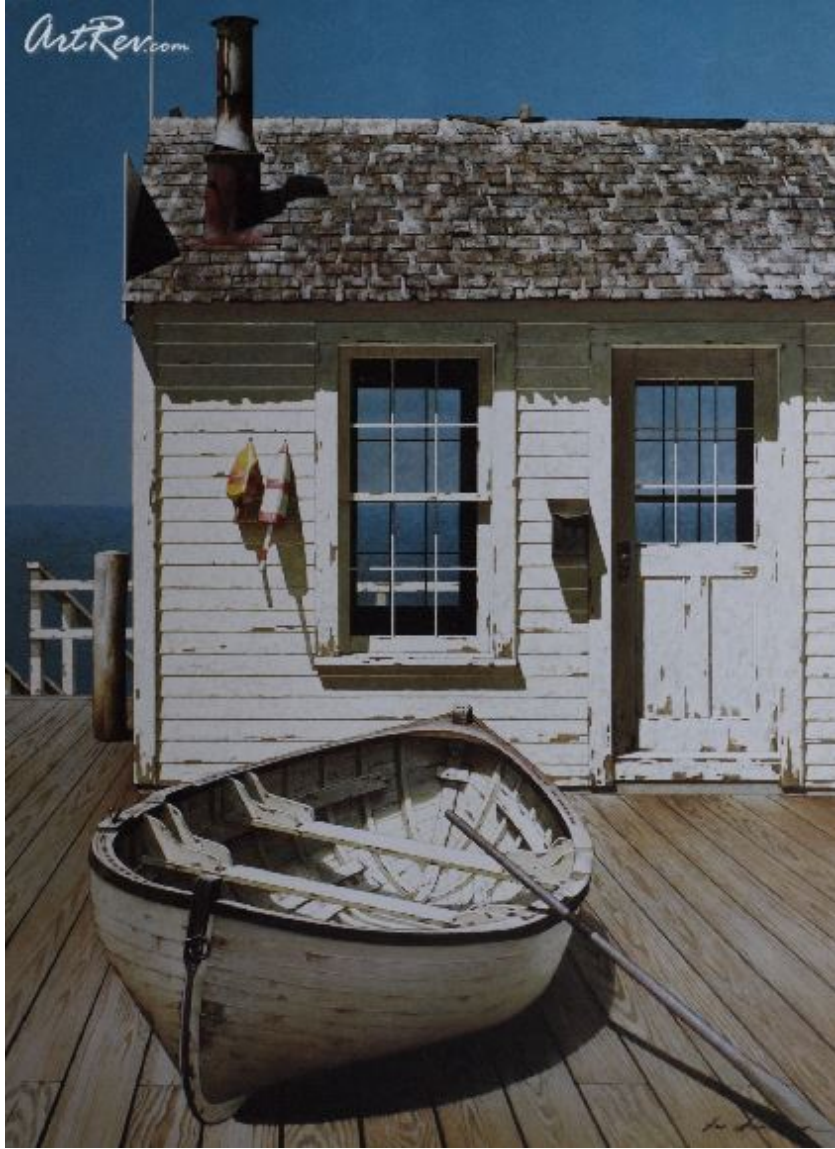

[Weathered Traveler](#) by [Zhen Huan Lu](#) (On Sale!)

Offset Lithograph - Main Subject: Boats

**Item Number**

9893691478

**Retail Value**

\$75

**ArtRev.com Price**

\$40