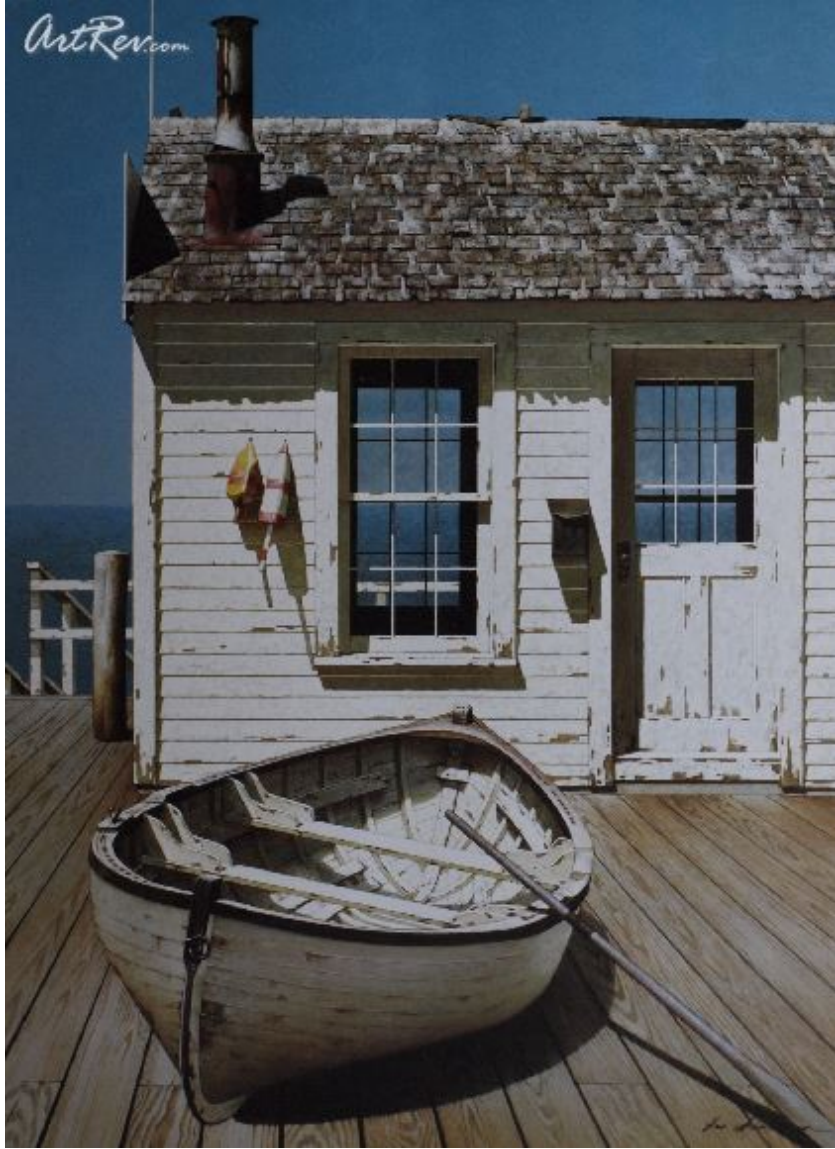

[Weathered Traveler](#) by [Zhen Huan Lu](#) (On Sale!)

Offset Lithograph - Main Subject: Boats

Item Number

9893691478

Retail Value

\$75

ArtRev.com Price

\$40