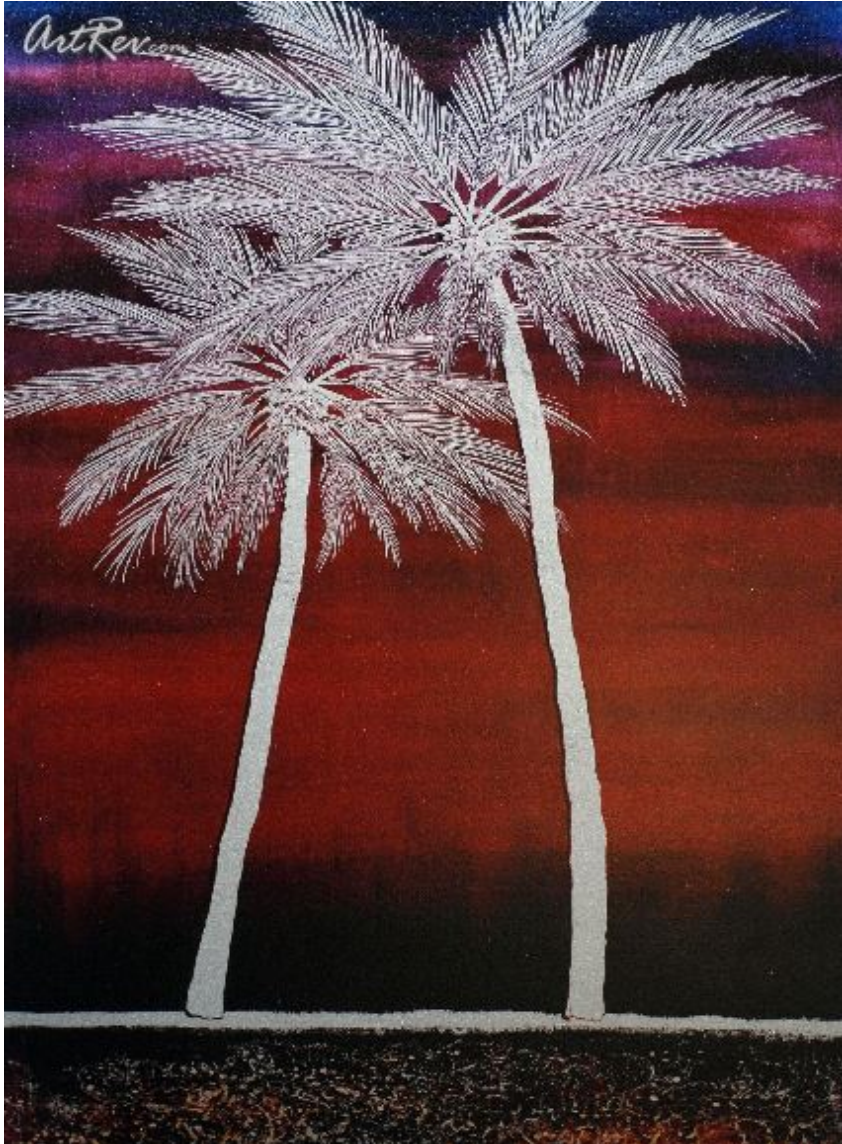

[Amethyst Beach](#) by [Nakisa Seika](#)
Mixed Media - Main Subject: Nature

Item Number
9751990060

Retail Value
\$600

ArtRev.com Price
\$450
You Save 25% Off [-\$150.00]

Dimensions (As Shown)
22W x 30H Inches
55.88W x 76.2H cm