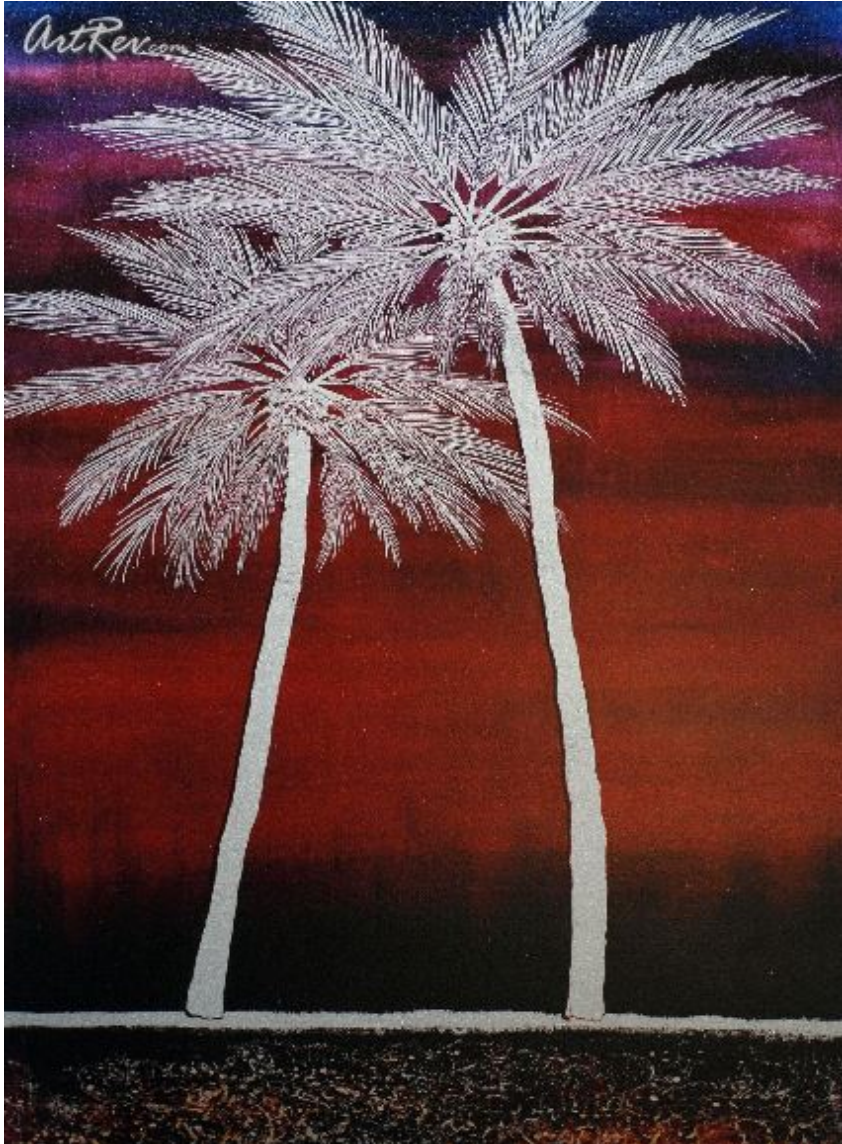

Amethyst Beach by Nakisa Seika
Mixed Media - Main Subject: Nature

Item Number
9751990060

Retail Value
\$600

ArtRev.com Price
\$450
You Save 25% Off [-\$150.00]

Dimensions (As Shown)
22W x 30H Inches
55.88W x 76.2H cm