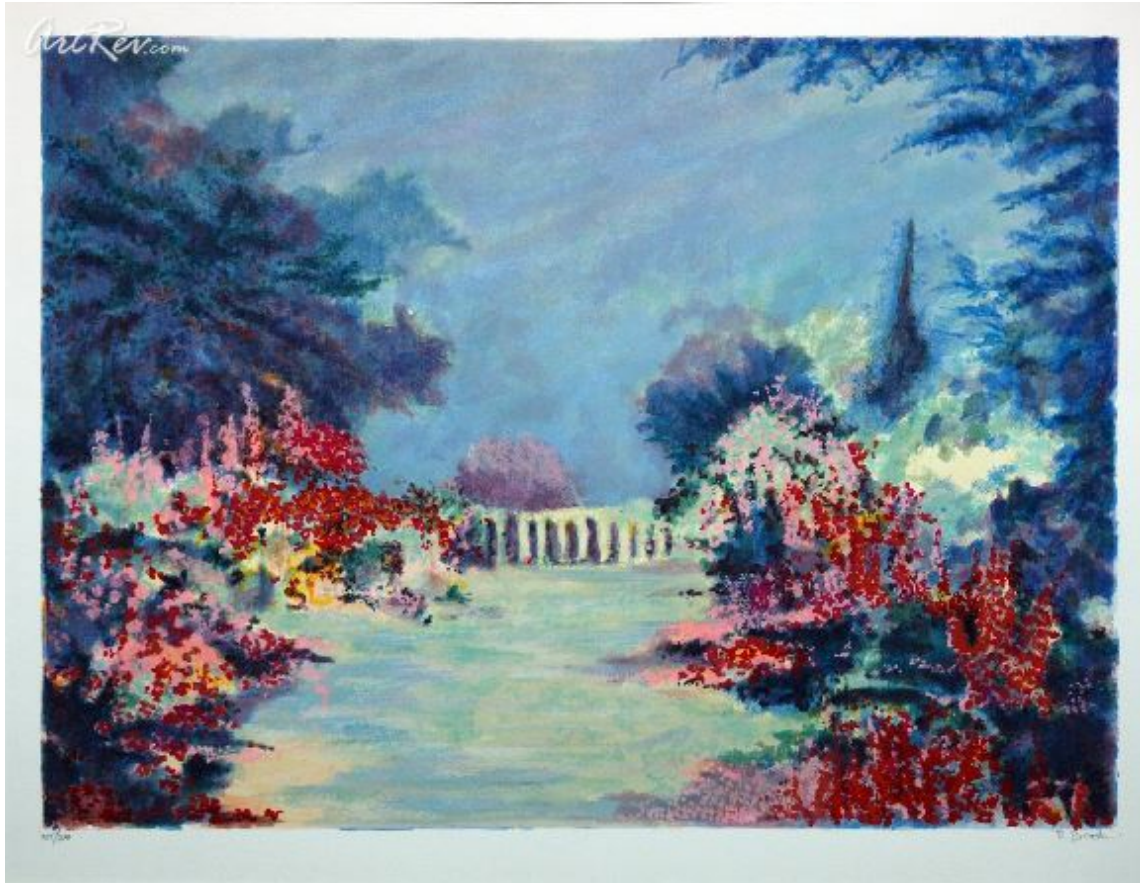

[French Garden I](#) by [Roseanne Brook](#) (On Sale!)

Serigraph on Paper - Main Subject: Landscape

Item Number
9745890000

Retail Value
\$150

ArtRev.com Price
\$85
You Save 43% Off [-\$65.00]

Dimensions (As Shown)
25.5W x 19.5H Inches
64.77W x 49.53H cm

About Roseanne Brook

Sorry, artist biography coming soon!

Serigraph on Paper

Screen printing or Serigraphy is a printing technique that uses a woven mesh to support an ink blocking stencil. The attached stencil forms open areas of mesh that transfer ink as a sharp-edged image onto a substrate. A roller or squeegee is moved across the screen stencil forcing or pumping ink past the threads of the woven mesh in the open areas.

Credit is generally given to the artist Andy Warhol for popularizing screen printing identified as serigraphy, in the United States. Warhol is particularly identified with his 1962 depiction of actress Marilyn Monroe screen printed in garish colors.