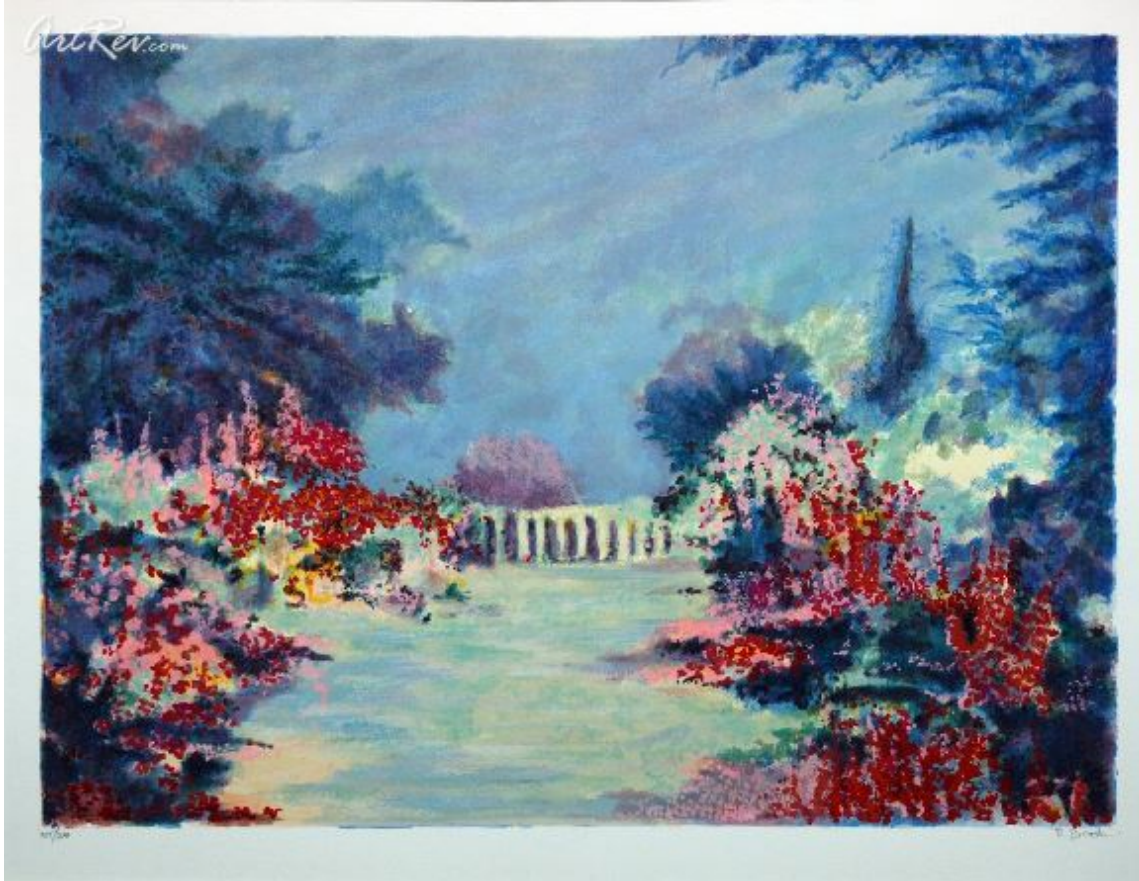

[French Garden I](#) by [Roseanne Brook](#) (On Sale!)

Serigraph on Paper - Main Subject: Landscape

Item Number

9745890000

Retail Value

\$150

ArtRev.com Price

\$85

About Roseanne Brook

Sorry, artist biography coming soon!

Serigraph on Paper

Screen printing or Serigraphy is a printing technique that uses a woven mesh to support an ink blocking stencil. The attached stencil forms open areas of mesh that transfer ink as a sharp-edged image onto a substrate. A roller or squeegee is moved across the screen stencil forcing or pumping ink past the threads of the woven mesh in the open areas.

Credit is generally given to the artist Andy Warhol for popularizing screen printing identified as serigraphy, in the United States. Warhol is particularly identified with his 1962 depiction of actress Marilyn Monroe screen printed in garish colors.