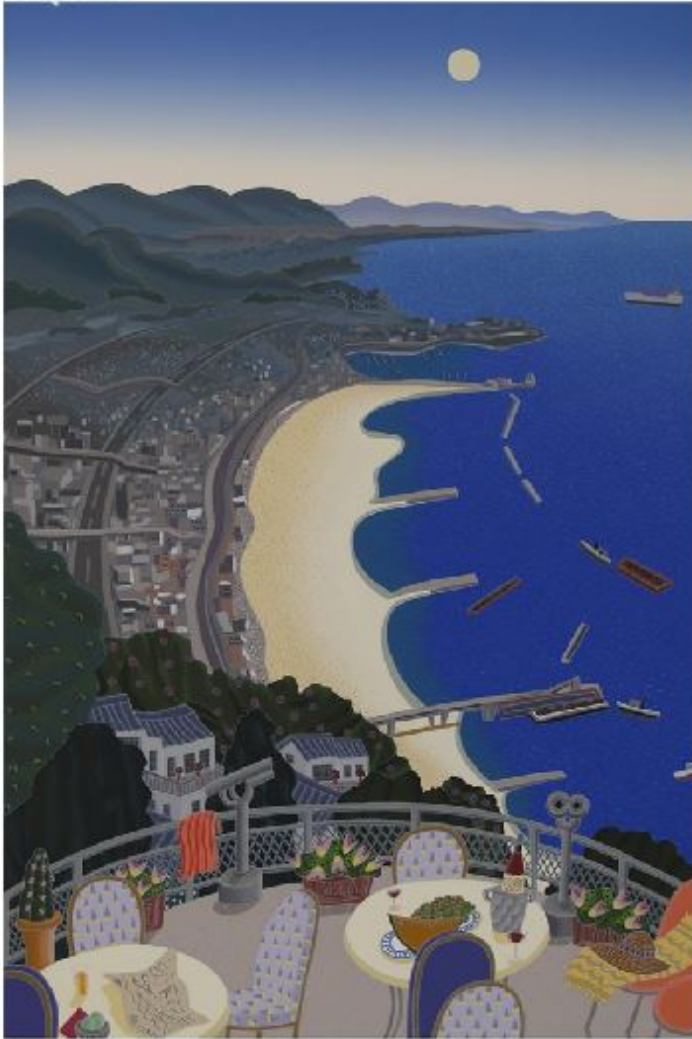

Kobe Coast with Beach by Thomas McKnight
Serigraph on Paper - Main Subject: Naive

ArtRev.com

Item Number

9703089571

Retail Value

\$1,500

ArtRev.com Price

\$575

You Save 62% Off [-\$925.00]

Dimensions (As Shown)

27W x 37.5H Inches

68.58W x 95.25H cm

Medium

Serigraph on Paper

Edition

- Limited Edition of 65

About Thomas McKnight

Thomas McKnight is one of the most accomplished artists of the 20th century. His instantly recognizable images, phenomenally popular with the public, have placed him in an elite group of contemporary artists. His images have been called "Visions of earthly happiness that are almost celestial." McKnight's representations are idealized, yet within the reality of the initial vision. He paints a world both familiar and exotic. Be it a carnival in Venice, a sun flooded sidewalk in Greece, a cozy interior or a mythical landscape, his scenes invite the viewer to experience the unfettered joy of living.

Born in 1941 in Lawrence, Kansas, McKnight grew up on the East Coast where he received a BA from Wesleyan University and studied Art History at Columbia University. In 1988, McKnight's serigraph "Constitution" was chosen as the official image for the U.S. Constitution's Bicentennial. And in 1994, McKnight was again honored when his image was chosen for the White House Christmas Card.