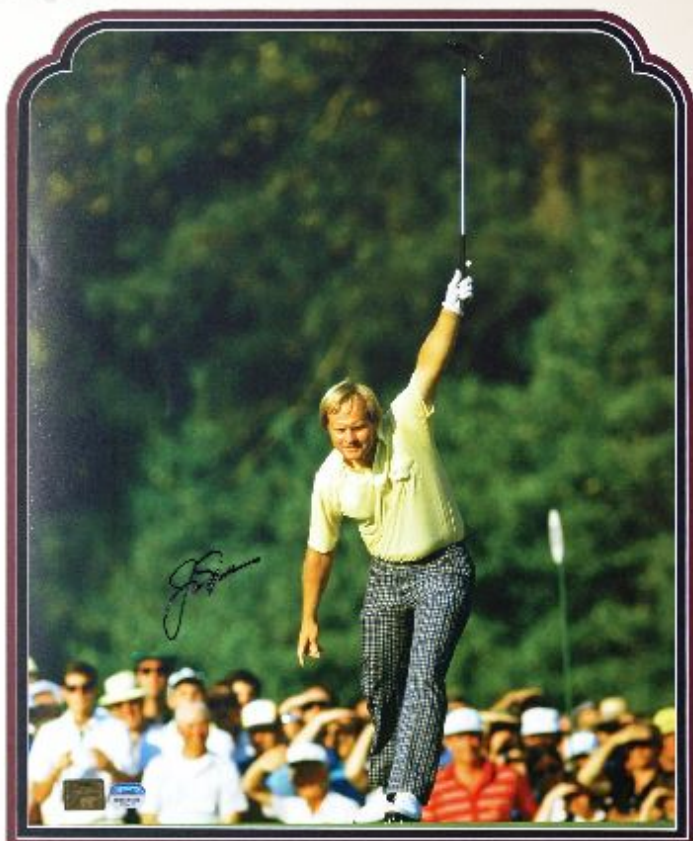

[Jack Nicklaus - 1986 Masters](#) by [Mounted Memories](#)

Memorabilia Item - Main Subject: Sports

Item Number

9663689177

Retail Value

$790

ArtRev.com Price

$525

You Save 34% Off [-$265.00]

Dimensions (As Shown)

20W x 28H Inches

50.8W x 71.12H cm

Medium

Memorabilia Item

Edition

- Edition Size is Unknown

- Hand-Signed

About Mounted Memories

Mounted Memories, Inc. began operations in 1989. During this time we have grown from a 500 square foot area in the back of a baseball card shop to a 50,000 square foot facility in Sunrise, Florida with satellite offices in Denver, Colorado and Northbrook, IL to help service our customers across the country. In 1998, Mounted Memories merged with Dreams, Inc, a publicly traded company. In April 2007, Dreams Inc began trading on the American Stock Exchange under the symbol DRJ.

Mounted Memories is licensed by Major League Baseball, Major League Baseball Players Association, National Football League, National Basketball Association, NASCAR, Jack Nicklaus, Indianapolis Motor Speedway, Hendrick Motorsports, Dale Earnhardt, Inc., Evernham Motorsports, Penske Racing, Joe Gibbs Racing, Richard Childress Racing, Roush Racing, Ginn Racing and the International Speedway Corporation, among others.