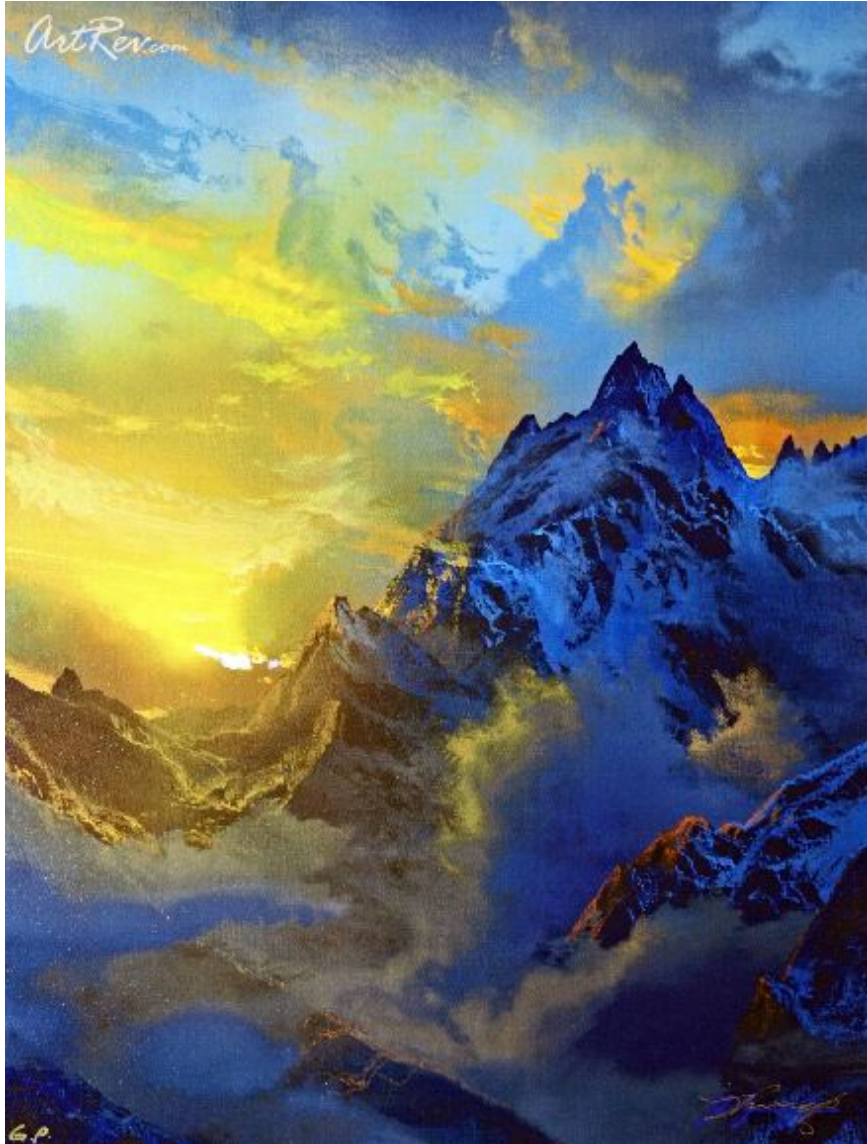

[Magic Is Forever](#) by [Dale Terbush](#)

Hand Embellished Giclee on Canvas - Main Subject: Landscape

Item Number
9657289114

Retail Value
\$500

ArtRev.com Price
\$250
You Save 50% Off [-\$250.00]

Dimensions (As Shown)
18W x 24H x 0.75D Inches
45.72W x 60.96H x 1.9D cm

Ever the enthusiast, TerBush found that life in the corporate world was lacking the outlet for his drive and desire to paint full time. So being an adventurer, he headed for Santa Fe, New Mexico in the early 1990s to pursue his ultimate dream. Painting became his one true passion and propelled him in to the competitive art scene of Santa Fe. TerBush found his audience. In record speed the artist built a following of avid collectors and his dream soon became a reality.