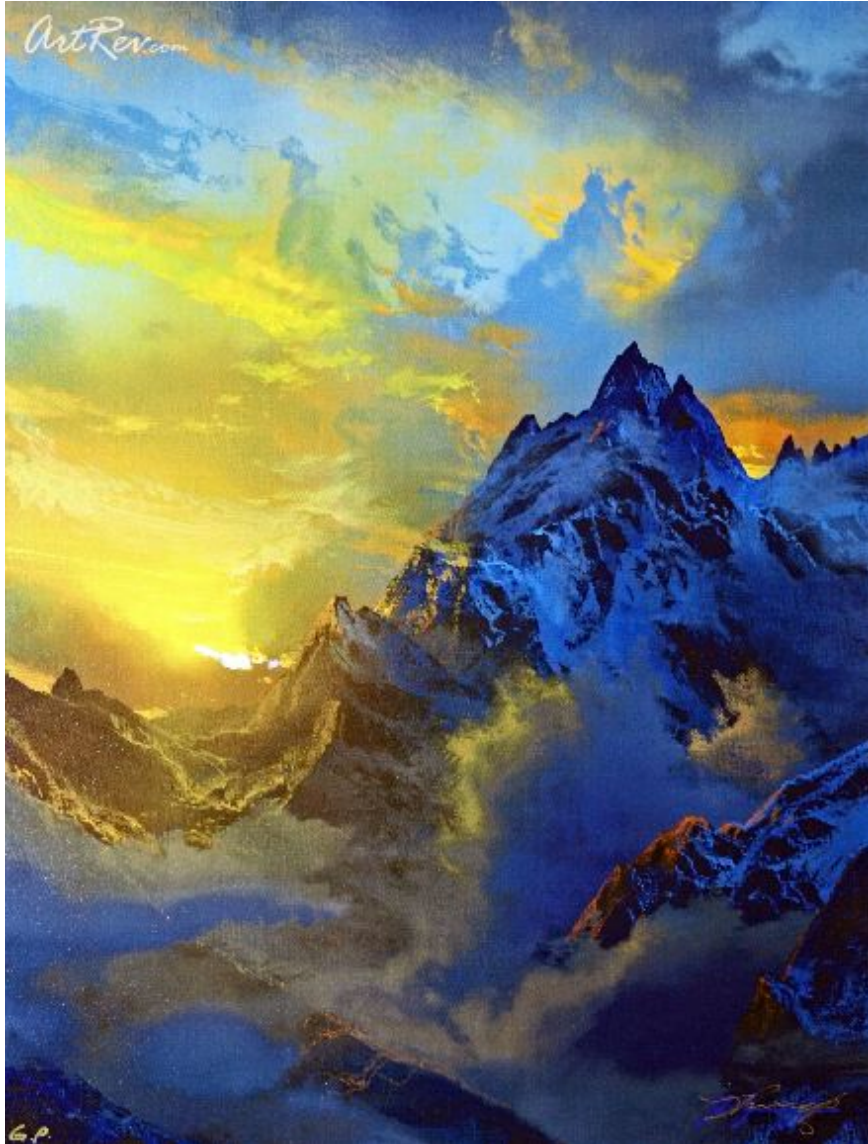

[Magic Is Forever](#) by [Dale Terbush](#)

Hand Embellished Giclee on Canvas - Main Subject: Landscape

Item Number
9657289114

Retail Value
\$500

ArtRev.com Price
\$250
You Save 50% Off [-\$250.00]

Dimensions (As Shown)
18W x 24H x 0.75D Inches
45.72W x 60.96H x 1.9D cm

Ever the enthusiast, TerBush found that life in the corporate world was lacking the outlet for his drive and desire to paint full time. So being an adventurer, he headed for Santa Fe, New Mexico in the early 1990s to pursue his ultimate dream. Painting became his one true passion and propelled him in to the competitive art scene of Santa Fe. TerBush found his audience. In record speed the artist built a following of avid collectors and his dream soon became a reality.