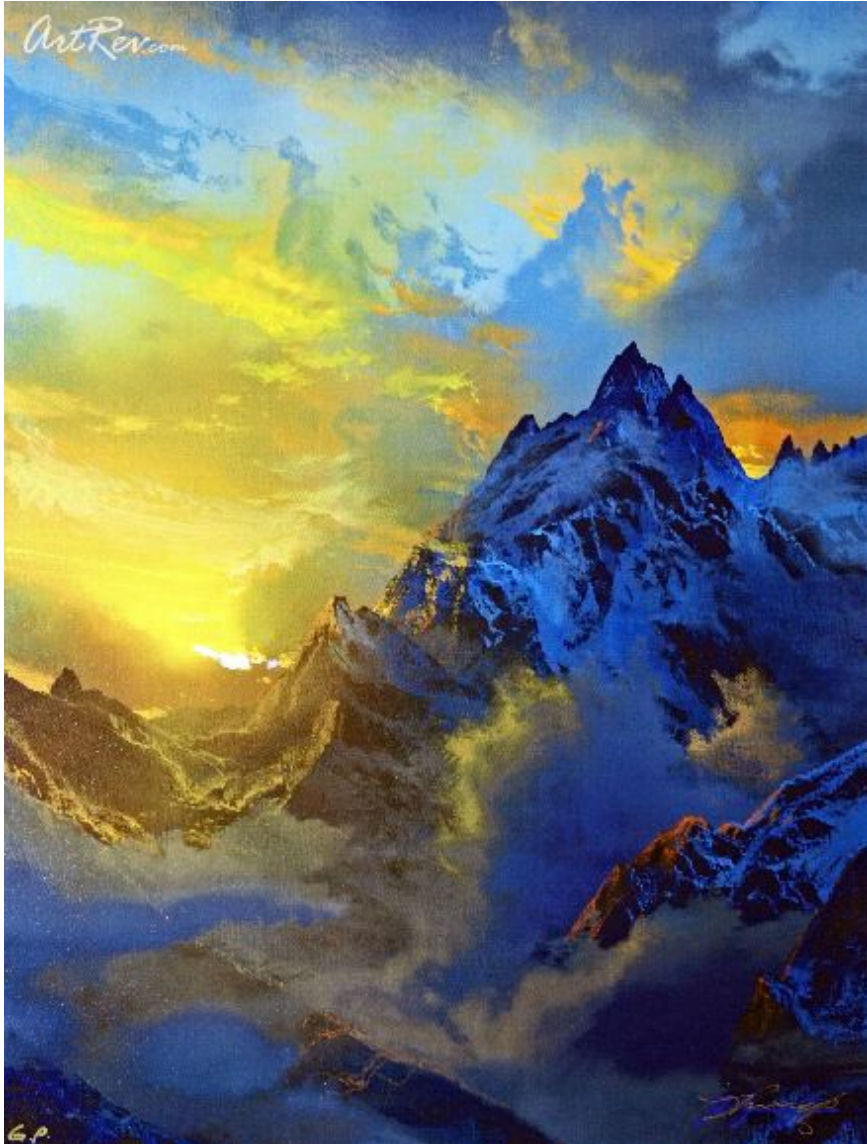

[Magic Is Forever](#) by [Dale Terbush](#)

Hand Embellished Giclee on Canvas - Main Subject: Landscape

Item Number
9657289114

Retail Value
\$500

ArtRev.com Price
\$250
You Save 50% Off [-\$250.00]

Dimensions (As Shown)
18W x 24H x 0.75D Inches
45.72W x 60.96H x 1.9D cm

Ever the enthusiast, TerBush found that life in the corporate world was lacking the outlet for his drive and desire to paint full time. So being an adventurer, he headed for Santa Fe, New Mexico in the early 1990s to pursue his ultimate dream. Painting became his one true passion and propelled him in to the competitive art scene of Santa Fe. TerBush found his audience. In record speed the artist built a following of avid collectors and his dream soon became a reality.