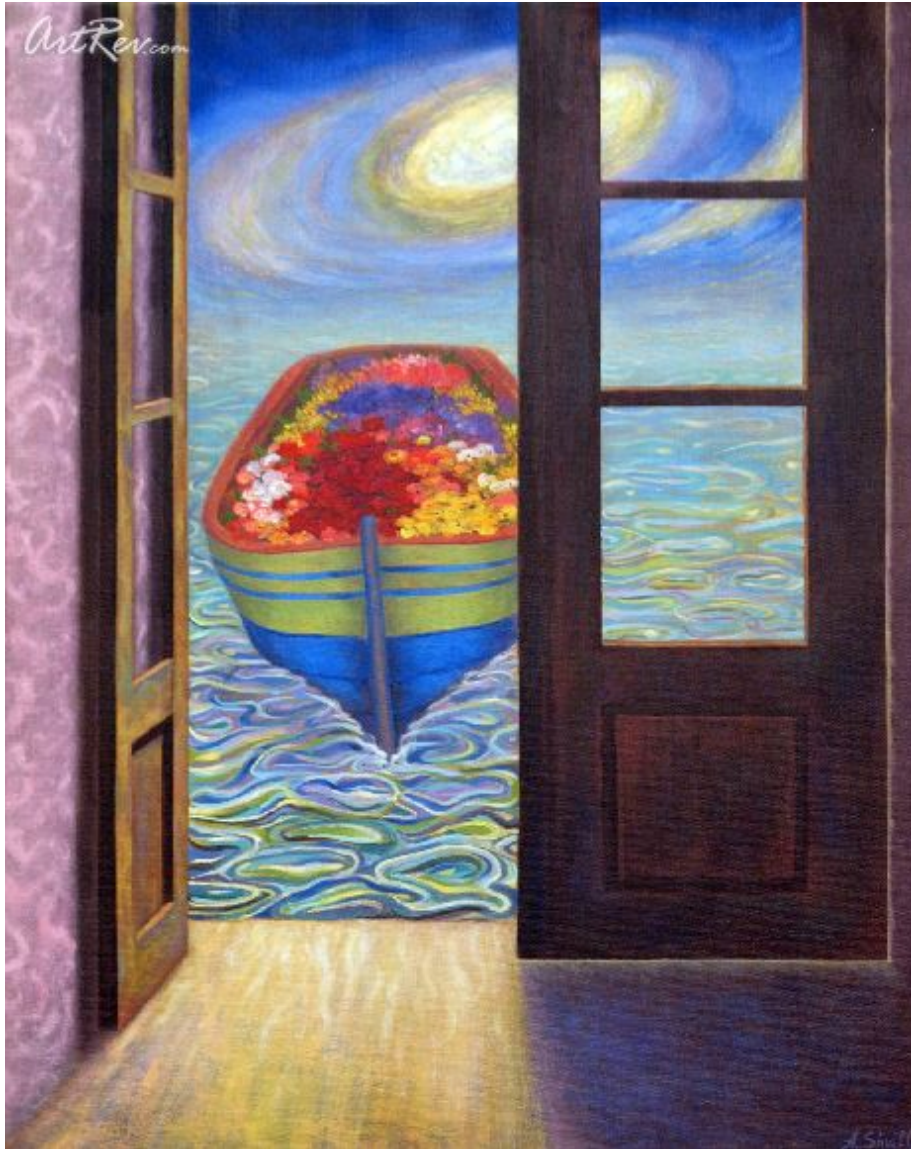

[Reflections - 21](#) by [Albert Shvilly](#) (On Sale!)

Giclee on Canvas - Main Subject: Abstract

Item Number

9656089102

Retail Value

\$400

ArtRev.com Price

\$295

You Save 26% Off [-\$105.00]

Dimensions (As Shown)

20W x 25H Inches

50.8W x 63.5H cm

Medium

Giclee on Canvas

Edition

- Limited Edition of GP