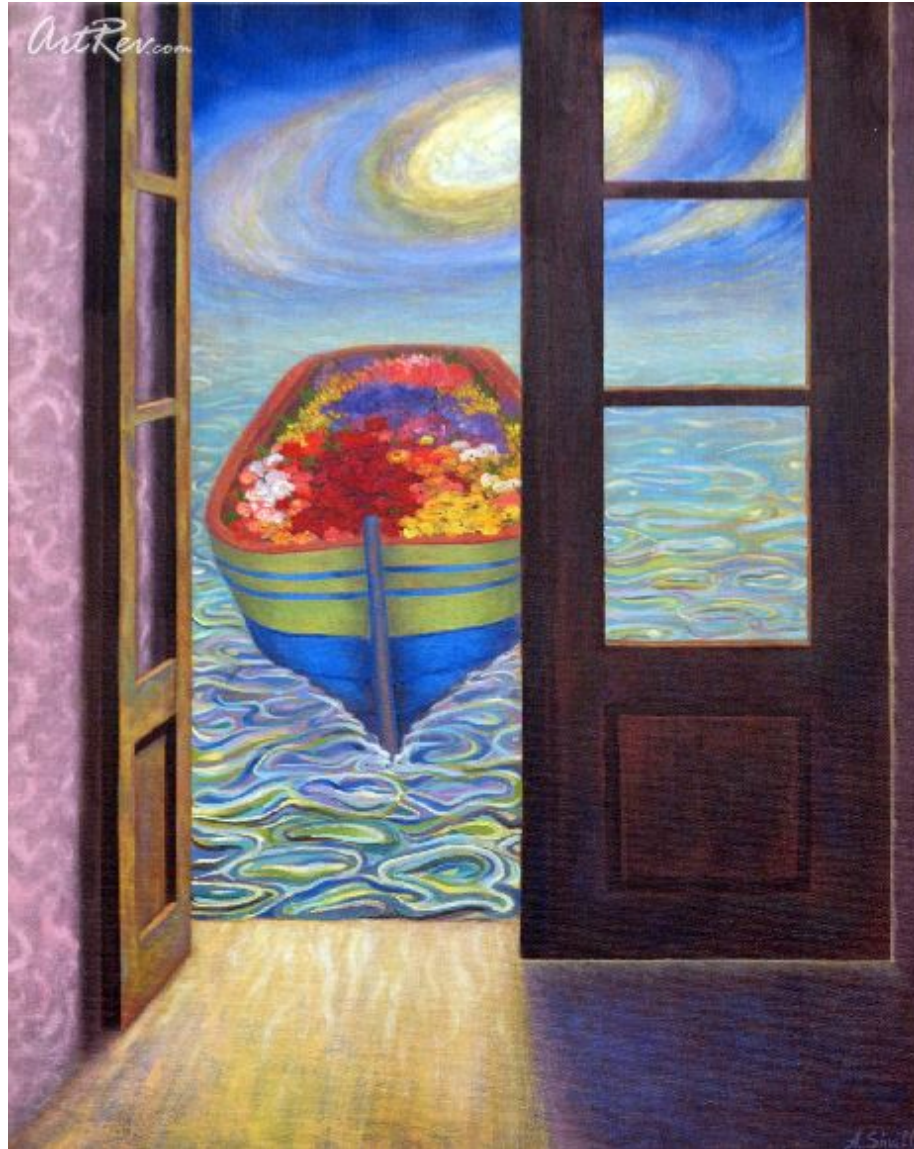

[Reflections - 21](#) by [Albert Shvilly](#) (On Sale!)

Giclee on Canvas - Main Subject: Abstract

Item Number

9656089102

Retail Value

\$400

ArtRev.com Price

\$295

You Save 26% Off [-\$105.00]

Dimensions (As Shown)

20W x 25H Inches

50.8W x 63.5H cm

Medium

Giclee on Canvas

Edition

- Limited Edition of GP