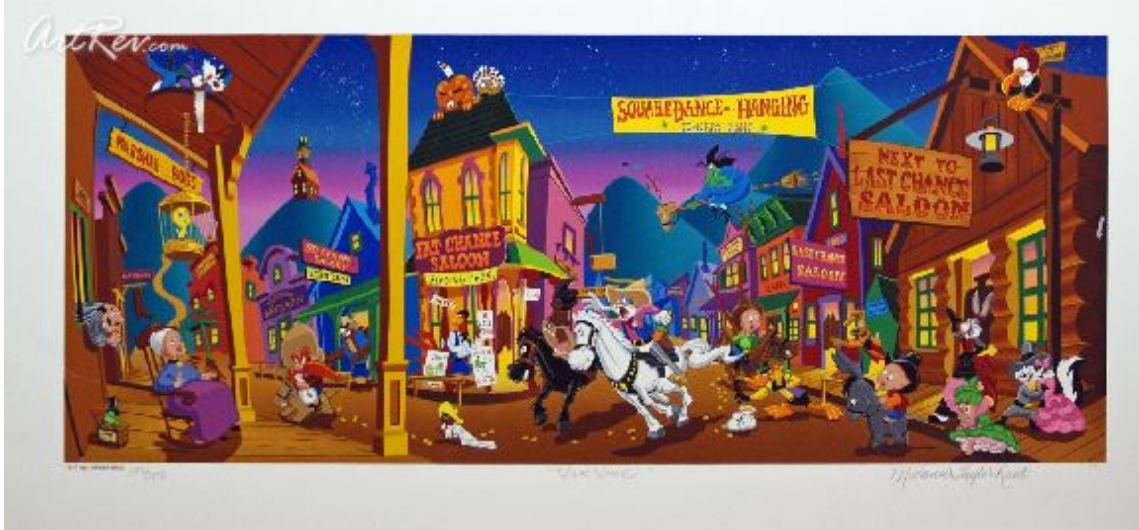

[Tune Town Circa 1995](#) by [Melanie Taylor Kent](#) (On Sale!)

Serigraph on Paper - Main Subject: Animation & Cartoon

Item Number
9405386595

Retail Value
\$200

ArtRev.com Price
\$185
You Save 7% Off [-\$15.00]

Dimensions (As Shown)
33.5W x 15.5H Inches
85.09W x 39.37H cm

Medium
Serigraph on Paper

Edition
- Limited Edition of 500
- Hand-Signed
- Numbered

Custom Framing

- Design-it-yourself and Save!
- Museum-Quality Framing
- Up to 50% off Gallery Prices

About Melanie Taylor Kent

Born in Pittsburgh, Pennsylvania, Melanie was raised and has spent most of her life in Southern California. She won her first National Art Competition at age 12 and studied with several celebrated artists. Melanie graduated from the UCLA School of Art and taught art in the Los Angeles city schools. In 1980 she started her own publishing company and has published a series of art chronicling America by depicting famous streets and famous events. She continues to work and recently her artwork has been licensed to Warner Brothers, The Walt Disney Corporation, and Hanna-Barbera.

Melanie Taylor is one of the most treasured and collected painters living and painting today. In just a few years she has achieved recognition as "the artist of famous celebrations, streets, and landmarks of America". She combines her art talent and love of history with a whimsical imagination to produce images of brilliant and vivid colors, yet informative because of Melanie's attention to detail and quest for authenticity.