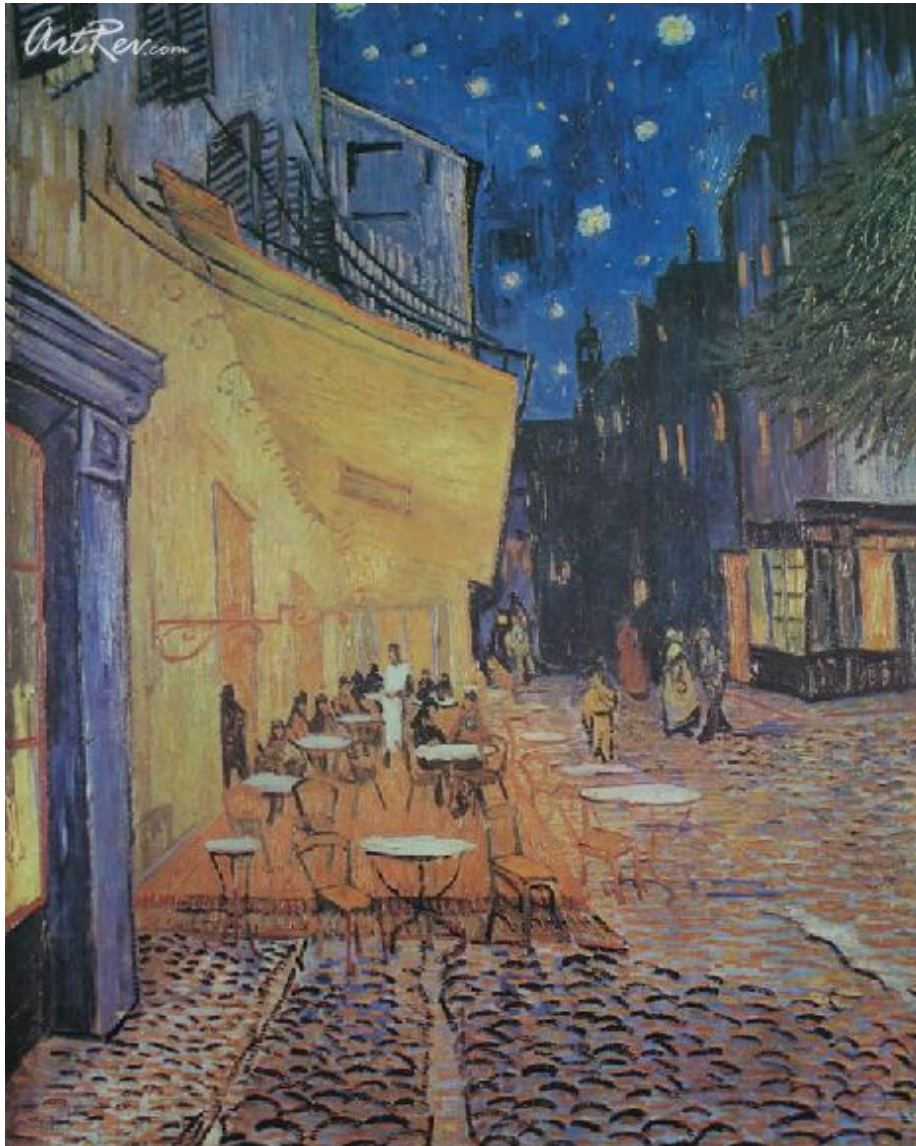

The Cafe Terrace at Night by Vincent van Gogh  
Original Lithographic Bookplate - Main Subject: Scenic

**Item Number**  
9191584457

**Retail Value**  
\$60

**ArtRev.com Price**  
\$20  
You Save 67% Off [-\$40.00]

**Dimensions (As Shown)**  
8.25W x 10.25H Inches  
20.96W x 26.04H cm

**Medium**  
Original Lithographic Bookplate

**Custom Framing**

- Design-it-yourself and Save!
- Museum-Quality Framing
- Up to 50% off Gallery Prices

**About Vincent van Gogh**

Generally considered the greatest Dutch painter after Rembrandt, van Gogh's striking and exuberant paintings were all produced during a period of only ten years. His Post-Impressionist work hauntingly conveyed through forceful color, aggressive brushwork and contoured forms, the anguish of a mental illness that eventually resulted in suicide.

After failing in both his career and love life, van Gogh turned inward, pursuing a position in the ministry. In 1880, disenchanted with priesthood, he discovered art as his new mission. The artist's earliest works were scenes of peasant life, but after a trip to Paris in 1886, where he encountered the works of the Impressionists and the Japanese prints en vogue at the time, he dramatically transformed his style from darkly colored realism to vibrant expressionism.