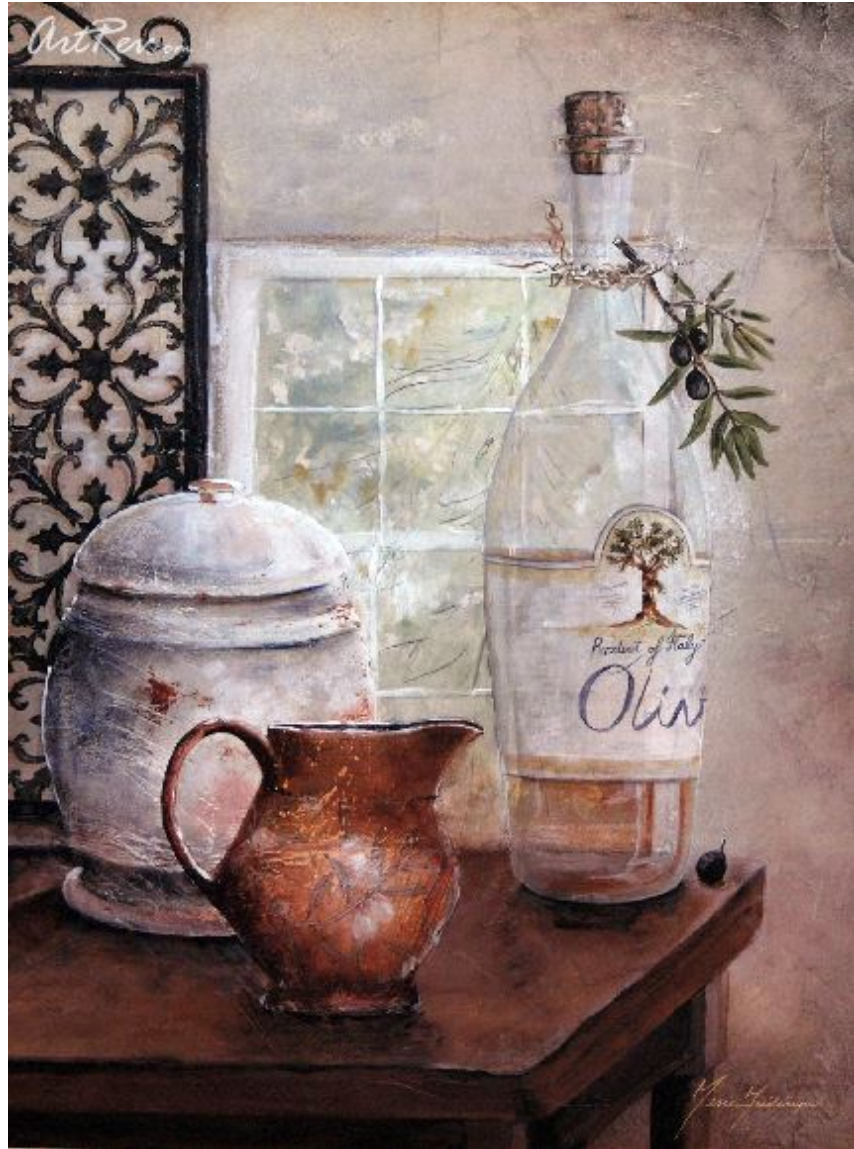

[Olive Oil Still Life](#) by [Marie Frederique](#) (On Sale!)

Offset Lithograph - Main Subject: Still Life

Item Number

9140583947

Retail Value

\$50

ArtRev.com Price

\$40

You Save 20% Off [-\$10.05]

Dimensions (As Shown)

18W x 24H Inches

45.72W x 60.96H cm

Medium

Offset Lithograph

Edition

- Edition Size is Unknown