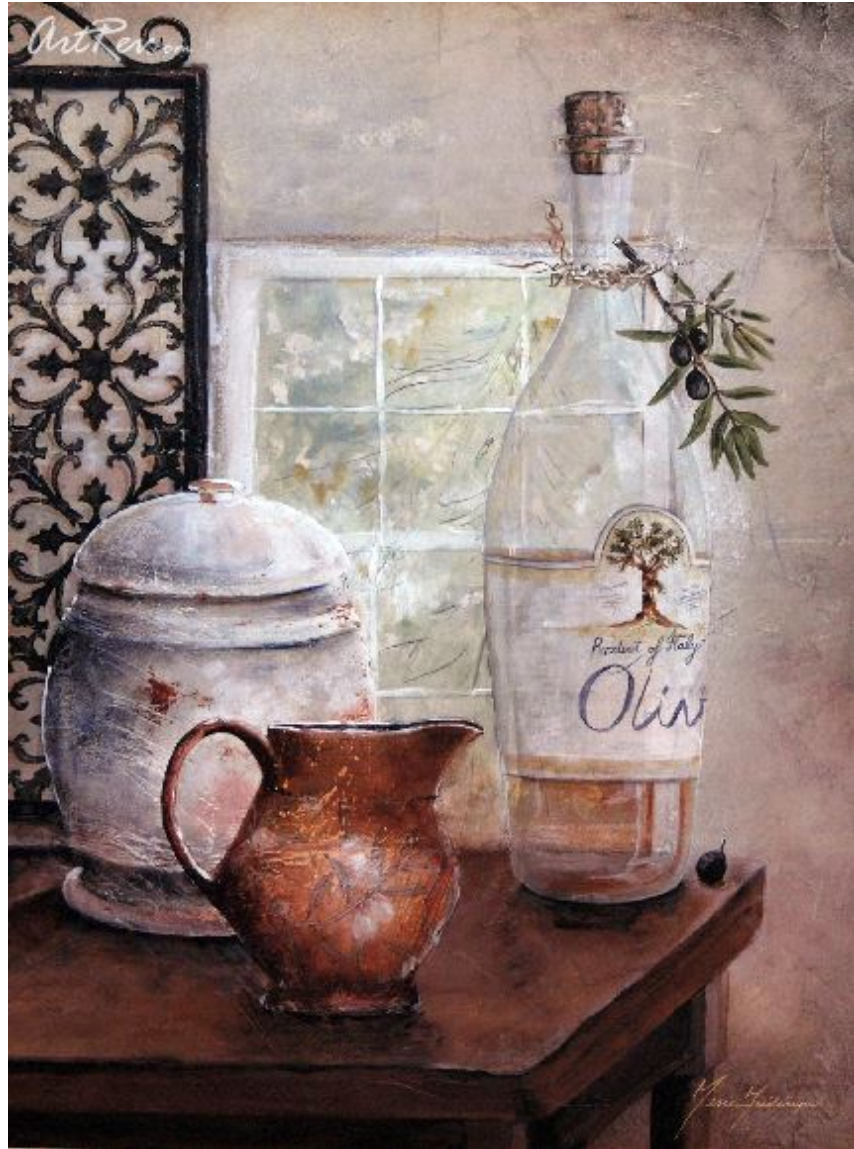

[Olive Oil Still Life](#) by [Marie Frederique](#) (On Sale!)

Offset Lithograph - Main Subject: Still Life

**Item Number**

9140583947

**Retail Value**

\$50

**ArtRev.com Price**

\$40

You Save 20% Off [-\$10.05]

**Dimensions (As Shown)**

18W x 24H Inches

45.72W x 60.96H cm

**Medium**

Offset Lithograph

**Edition**

- Edition Size is Unknown