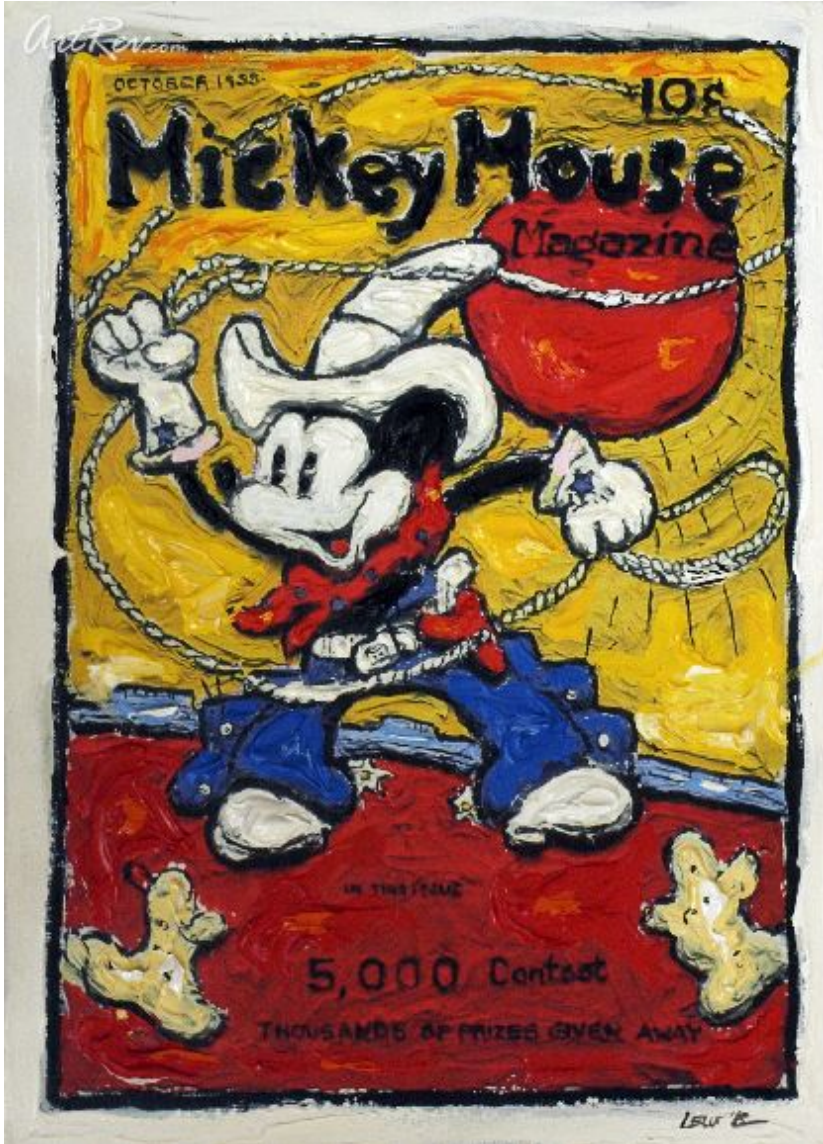

[Cowboy Mickey](#) , (circa 2013) by [Leslie Lew](#)
Mixed Media - Main Subject: Animation & Cartoon

Item Number
9075083292

Retail Value
\$1,500

ArtRev.com Price
\$625
You Save 58% Off [-\$875.00]

Dimensions (As Shown)
14W x 18H x 0.5D Inches
35.56W x 45.72H x 1.27D cm