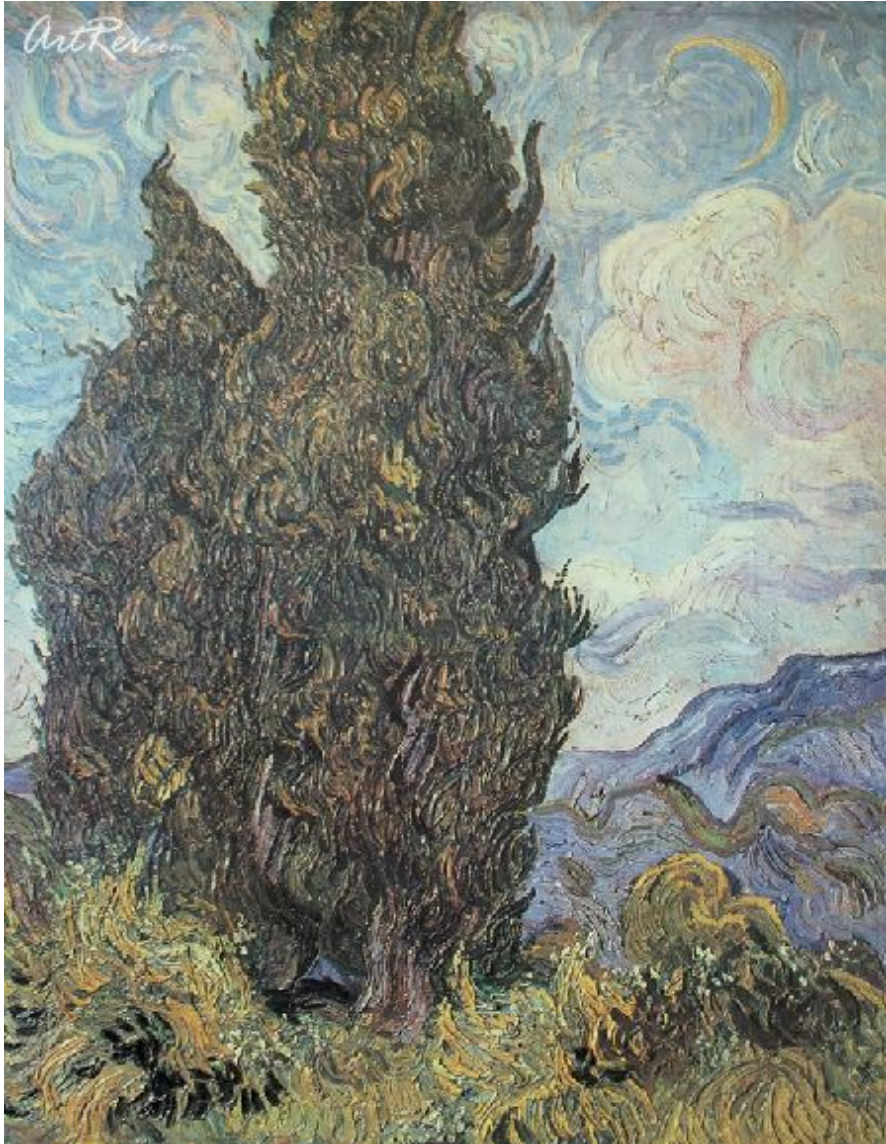

[The Cypresses](#) by [Vincent van Gogh](#)

Original Lithographic Bookplate - Main Subject: Landscape

**Item Number**  
9047383015

**Retail Value**  
\$60

**ArtRev.com Price**  
\$20  
You Save 67% Off [-\$40.00]

**Dimensions (As Shown)**  
8.25W x 10.75H Inches  
20.96W x 27.3H cm

**Medium**  
Original Lithographic Bookplate

**Custom Framing**

- Design-it-yourself and Save!
- Museum-Quality Framing
- Up to 50% off Gallery Prices

**About Vincent van Gogh**

Generally considered the greatest Dutch painter after Rembrandt, van Gogh's striking and exuberant paintings were all produced during a period of only ten years. His Post-Impressionist work hauntingly conveyed through forceful color, aggressive brushwork and contoured forms, the anguish of a mental illness that eventually resulted in suicide.