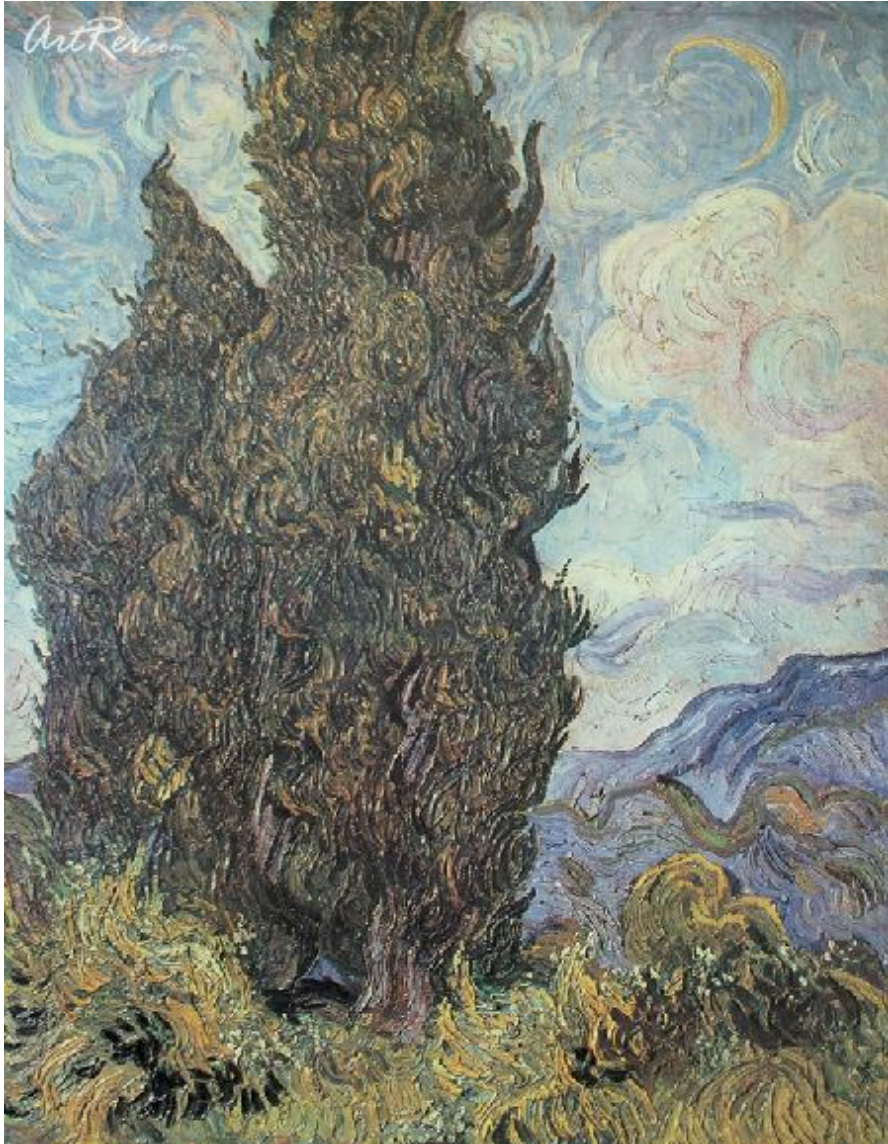

[The Cypresses](#) by [Vincent van Gogh](#)

Original Lithographic Bookplate - Main Subject: Landscape

**Item Number**  
9047383015

**Retail Value**  
\$60

**ArtRev.com Price**  
\$20  
You Save 67% Off [-\$40.00]

**Dimensions (As Shown)**  
8.25W x 10.75H Inches  
20.96W x 27.3H cm

**Medium**  
Original Lithographic Bookplate

**Custom Framing**

- Design-it-yourself and Save!
- Museum-Quality Framing
- Up to 50% off Gallery Prices

**About Vincent van Gogh**

Generally considered the greatest Dutch painter after Rembrandt, van Gogh's striking and exuberant paintings were all produced during a period of only ten years. His Post-Impressionist work hauntingly conveyed through forceful color, aggressive brushwork and contoured forms, the anguish of a mental illness that eventually resulted in suicide.