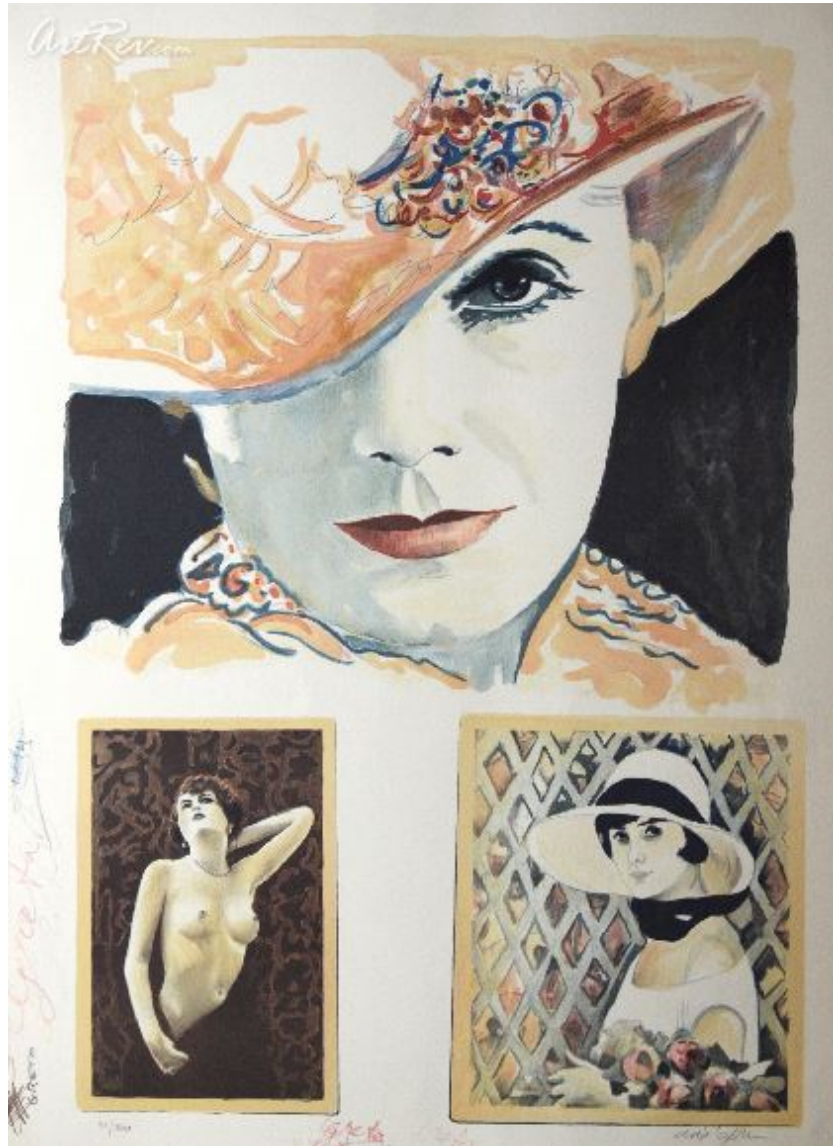

[Greta](#) by [Arie Axohu](#)

Serigraph on Paper - Main Subject: Portrait

Item Number

8881881360

Retail Value

\$650

ArtRev.com Price

\$520

You Save 20% Off [-\$130.00]

Dimensions (As Shown)

21.5W x 29.5H Inches

54.61W x 74.93H cm

Medium

Serigraph on Paper

Edition

- Limited Edition of 200

About Arie Axohu

Sorry, artist biography coming soon!

Serigraph on Paper

Screen printing or Serigraphy is a printing technique that uses a woven mesh to support an ink blocking stencil. The attached stencil forms open areas of mesh that transfer ink as a sharp-edged image onto a substrate. A roller or squeegee is moved across the screen stencil forcing or pumping ink past the threads of the woven mesh in the open areas.

Credit is generally given to the artist Andy Warhol for popularizing screen printing identified as serigraphy, in the United States. Warhol is particularly identified with his 1962 depiction of actress Marilyn Monroe screen printed in garish colors.