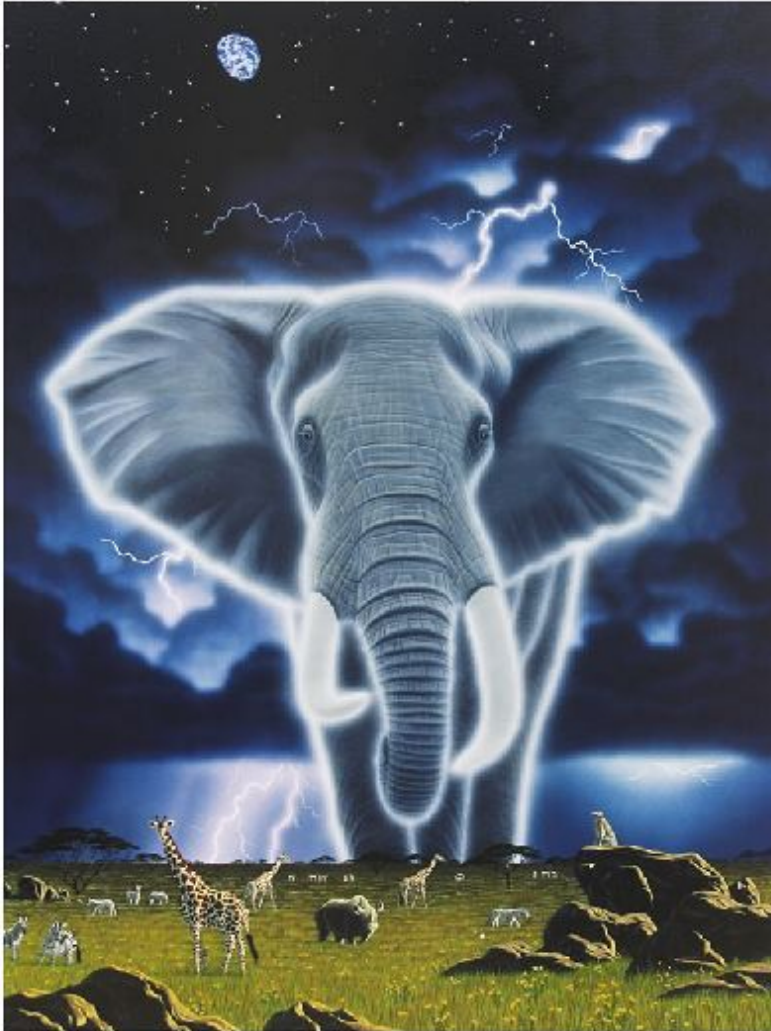

[Spirit of Africa](#) by [Schim Schimmel](#)

Serigraph on Paper - Main Subject: Animals & Birds

ArtRev.com

Schimmel

Item Number

8721079751

Retail Value

\$700

ArtRev.com Price

\$325

You Save 54% Off [-\$375.00]

Dimensions (As Shown)

23.75W x 31H Inches

60.32W x 78.74H cm

Medium

Serigraph on Paper

About Schim Schimmel

"My greatest joy is found in the act of painting and sharing my paintings with others& In the end, it's a shared experience between artist and viewer."

Snow leopards, white tigers, elephants and lions; the earth, the moon, galaxies and nebulas; these are the subjects that leap off a Schimmel canvas and into the hearts of those who see his work. For over twenty years now, Schim Schimmel has been painting in a style uniquely his own, expressing on canvas his love and awe for this incredible planet, its animals, and the universe that brought them into being.