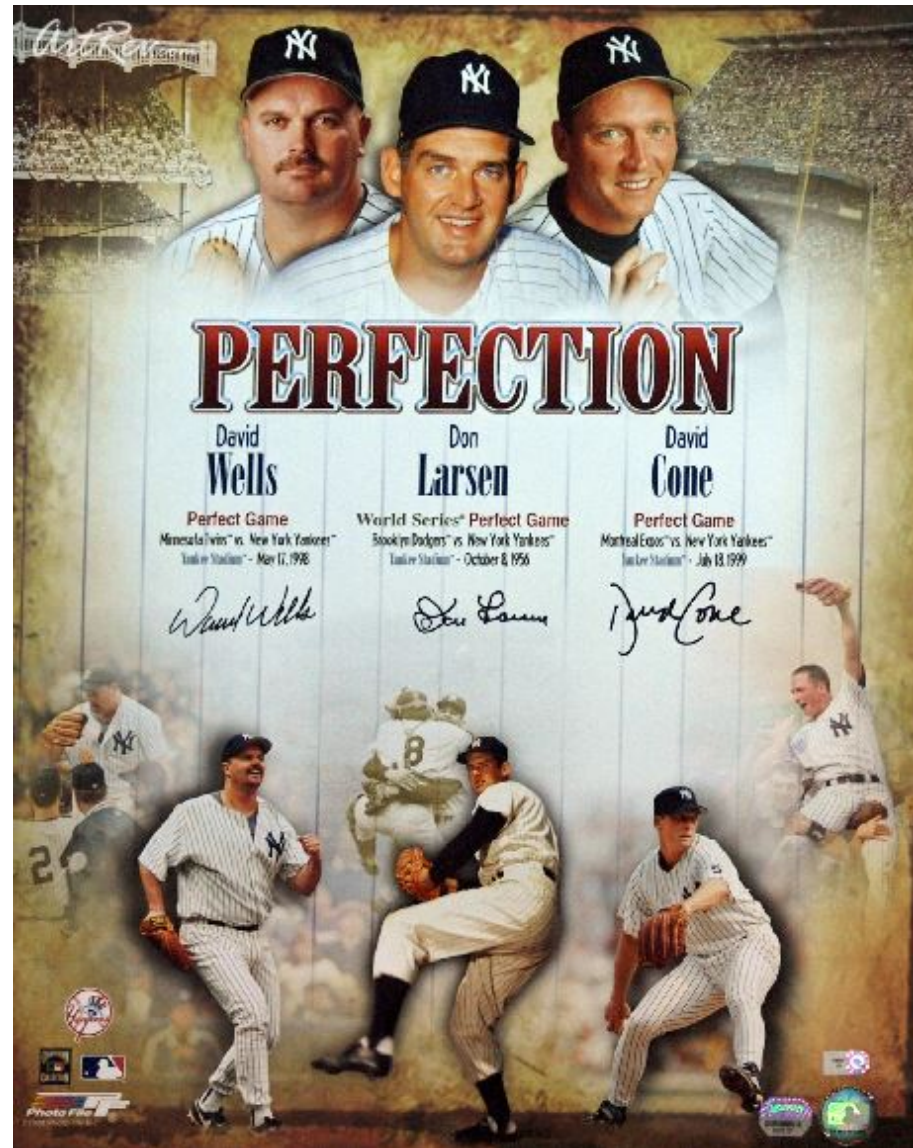

[Yankee Perfection - Larsen, Cone, Wells - Signed](#) by [Mounted Memories](#)

Memorabilia Item - Main Subject: Sports Icons

Item Number
8681579357

Retail Value
\$800

ArtRev.com Price
\$750
You Save 6% Off [-\$50.00]