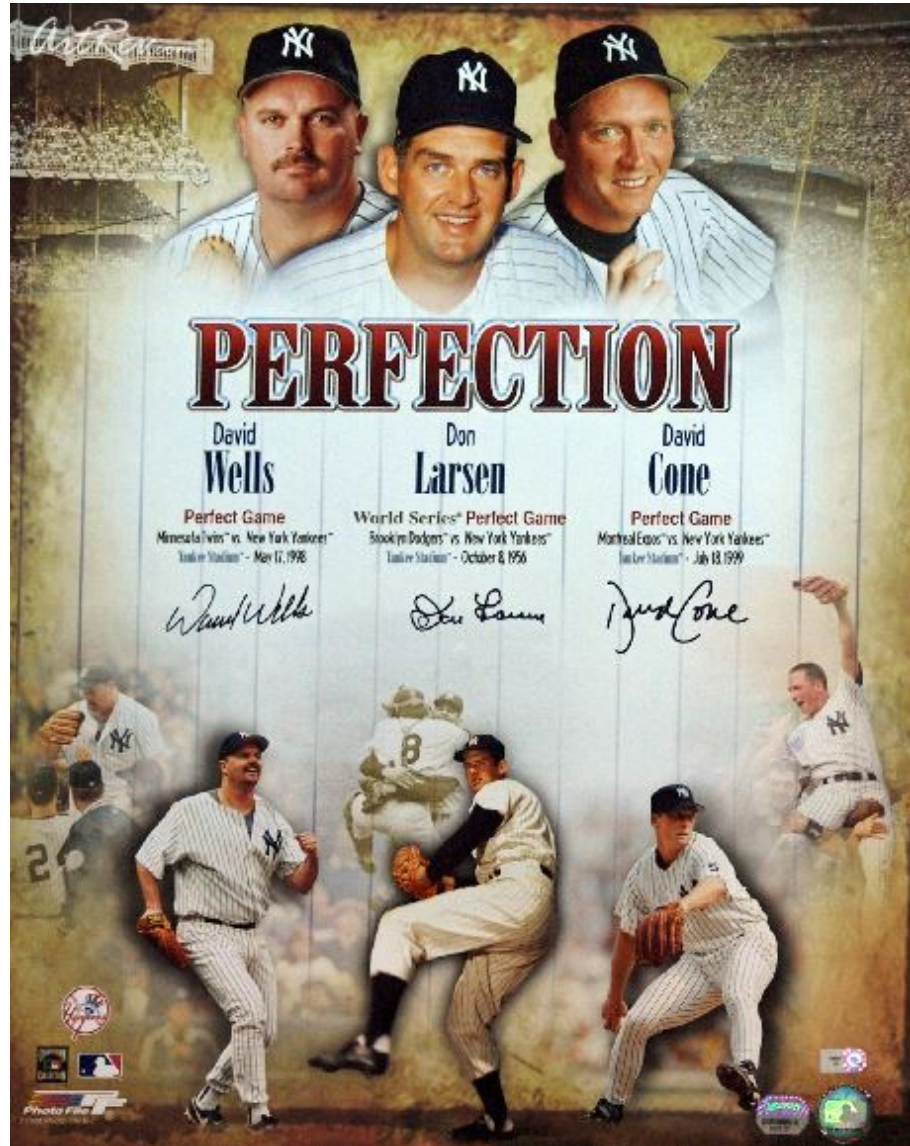

[Yankee Perfection - Larsen, Cone, Wells - Signed](#) by [Mounted Memories](#)

Memorabilia Item - Main Subject: Sports Icons

**Item Number**  
8681579357

**Retail Value**  
\$800

**ArtRev.com Price**  
\$750  
You Save 6% Off [-\$50.00]

**Dimensions (As Shown)**  
15.5W x 19.75H Inches  
39.37W x 50.16H cm

**Medium**  
Memorabilia Item

**Edition**  
- Edition Size is Unknown  
- Autographed 