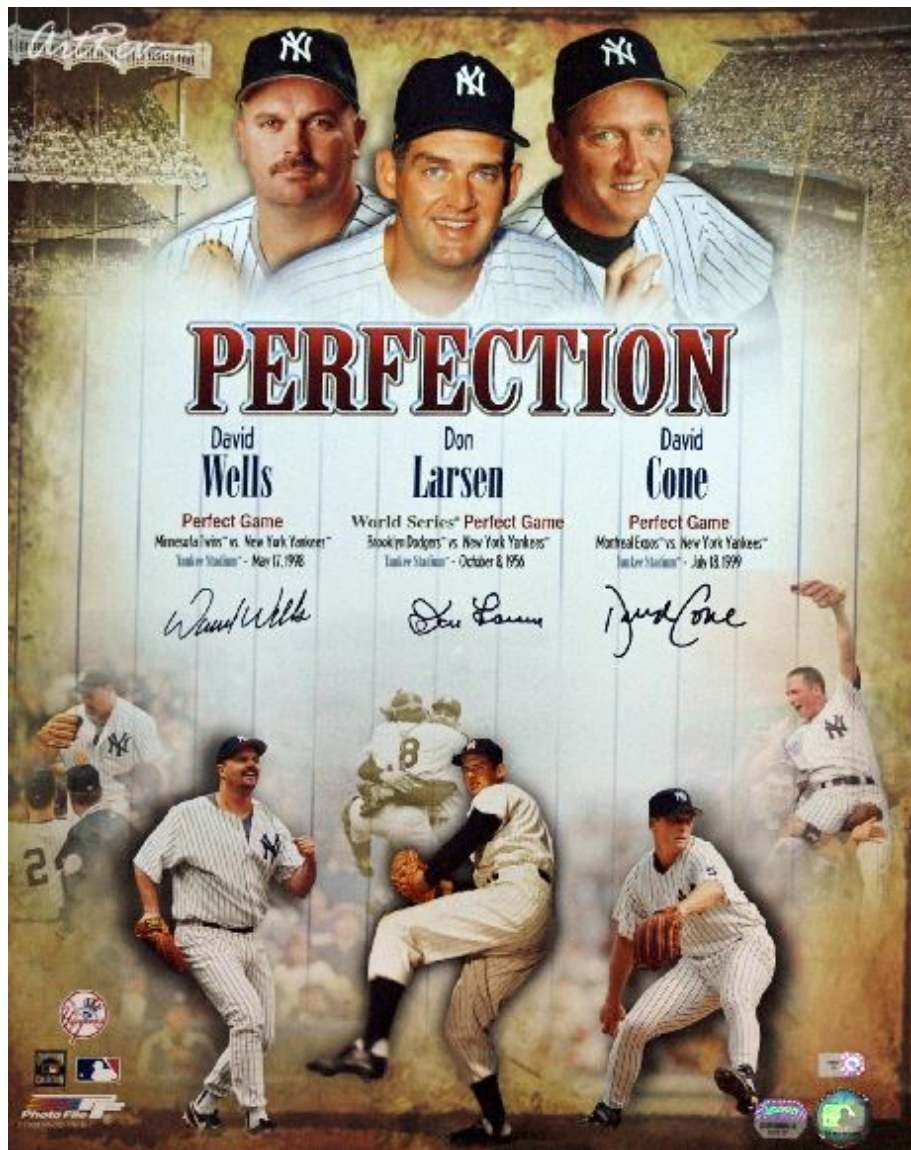

[Yankee Perfection - Larsen, Cone, Wells - Signed](#) by [Mounted Memories](#)

Memorabilia Item - Main Subject: Sports Icons

Item Number

8681579357

Retail Value

\$800

ArtRev.com Price

\$750

You Save 6% Off [-\$50.00]

Dimensions (As Shown)

15.5W x 19.75H Inches

39.37W x 50.16H cm

Medium

Memorabilia Item

Edition

- Edition Size is Unknown