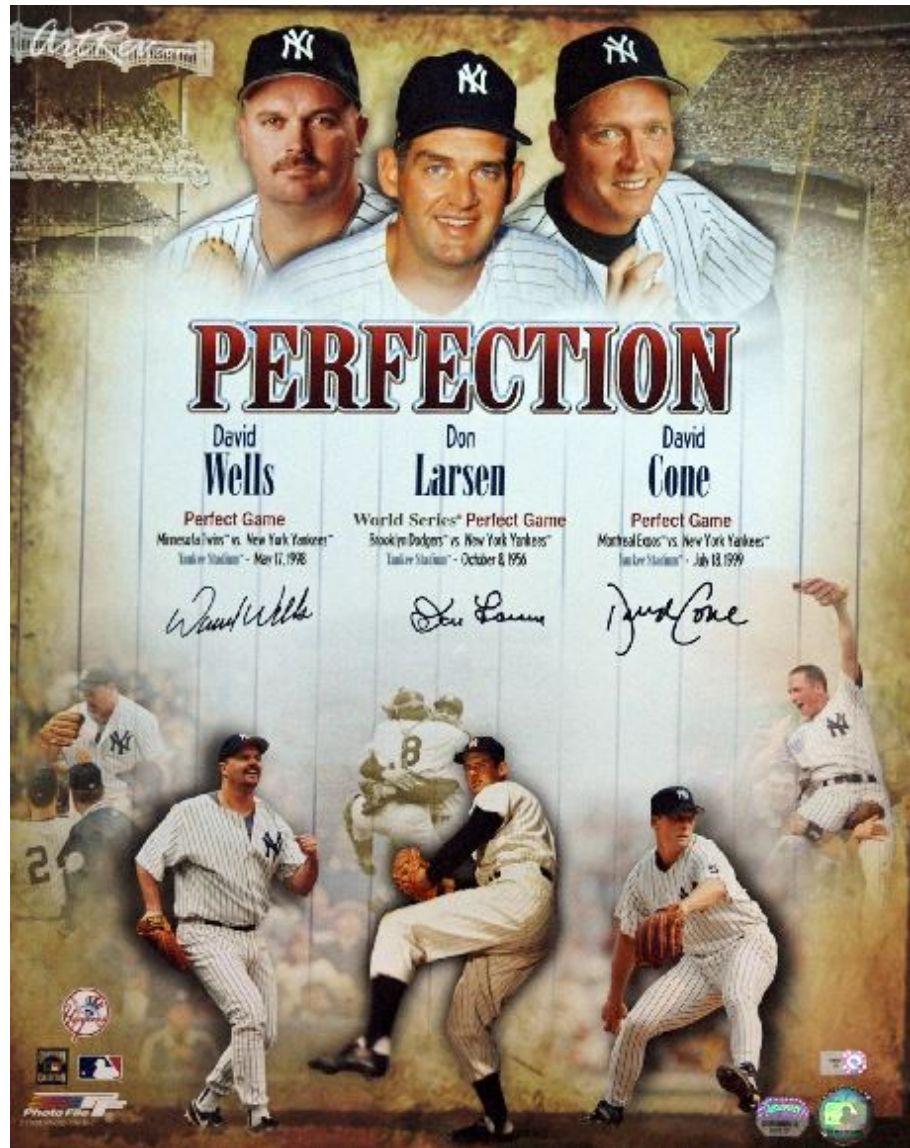

[Yankee Perfection - Larsen, Cone, Wells - Signed](#) by [Mounted Memories](#)

Memorabilia Item - Main Subject: Sports Icons

Item Number
8681579357

Retail Value
\$800

ArtRev.com Price
\$750
You Save 6% Off [-\$50.00]