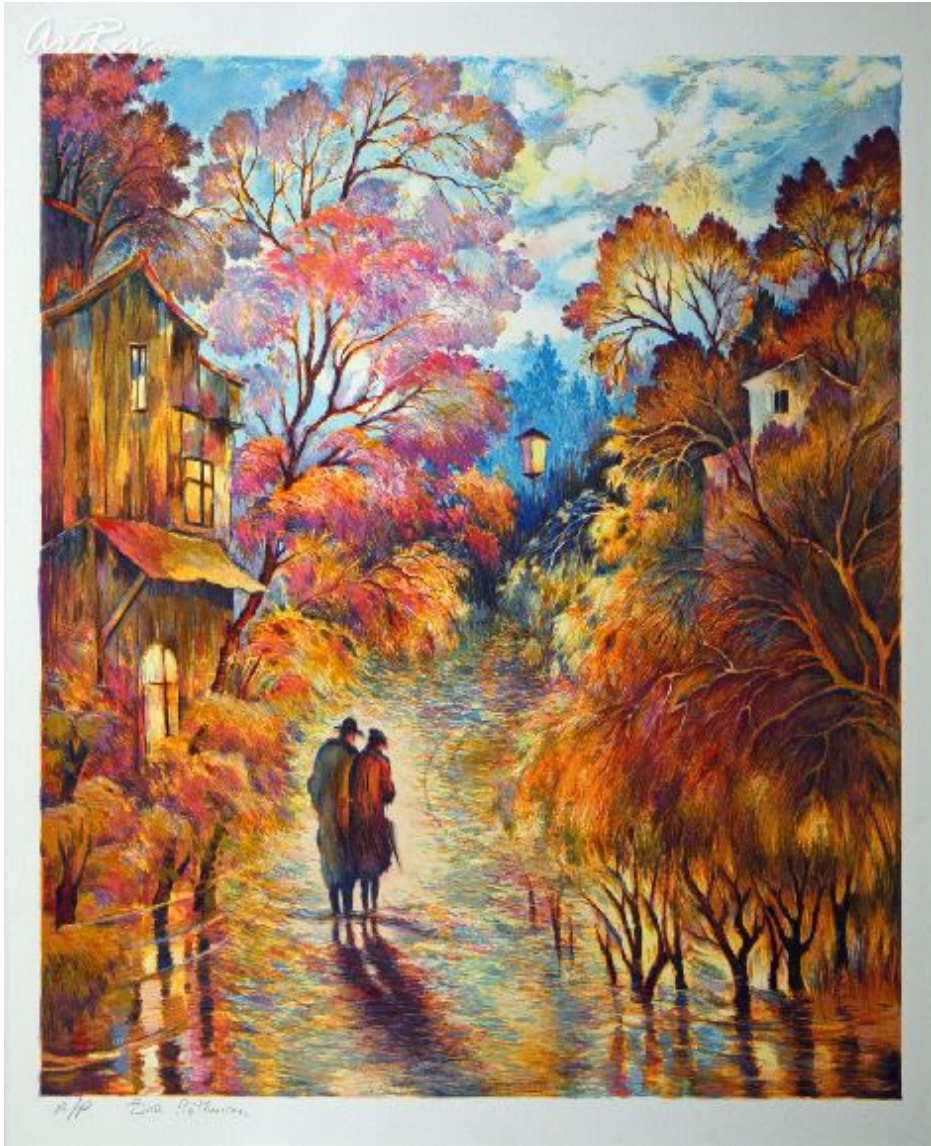

[Autumn Romance](#) by [Zina Roitman](#) (On Sale!)

Serigraph on Paper - Main Subject: Landscape

Item Number

8455677098

Retail Value

\$145

ArtRev.com Price

\$80

You Save 45% Off [-\$65.00]

Dimensions (As Shown)

19.5W x 24H Inches

49.53W x 60.96H cm

Medium

Serigraph on Paper

Edition

- Edition Size is Unknown