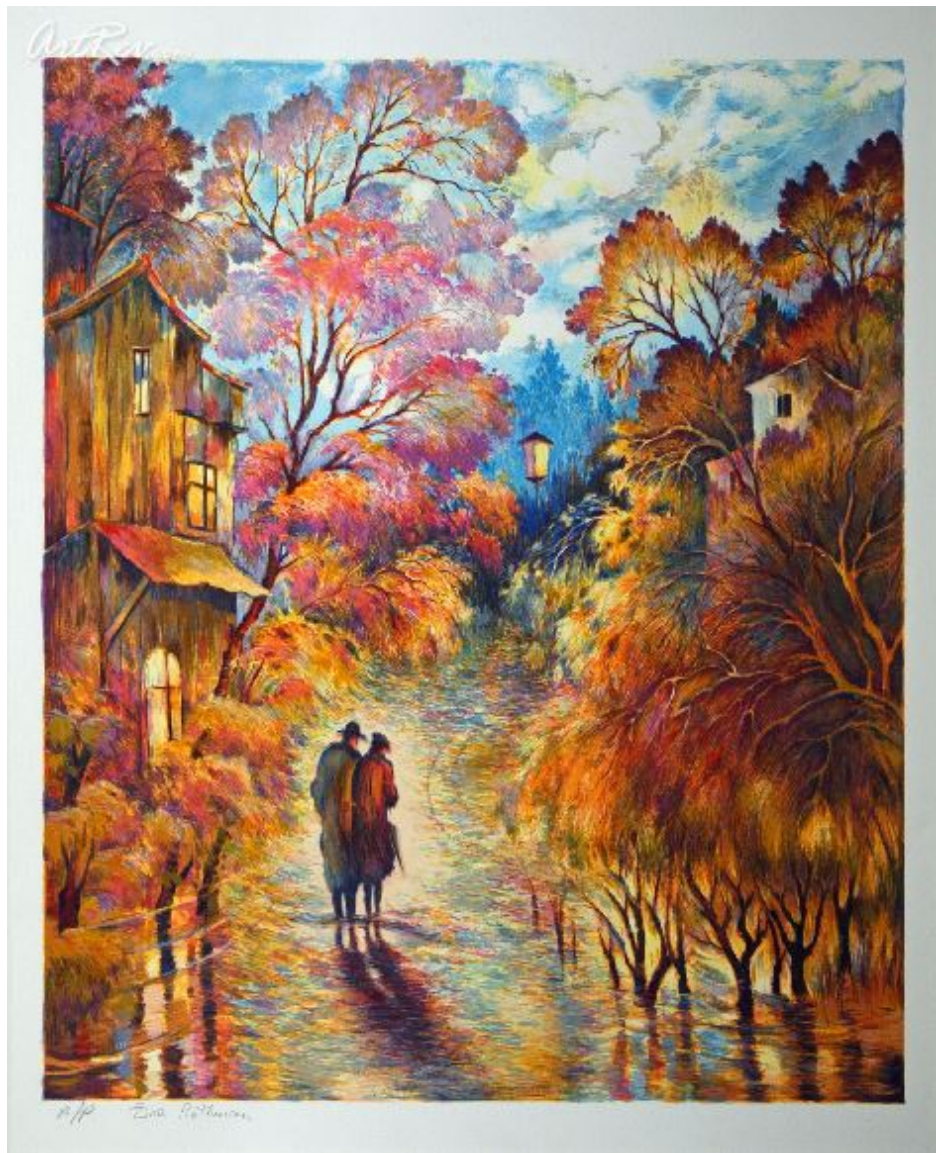

[Autumn Romance](#) by [Zina Roitman](#) (On Sale!)

Serigraph on Paper - Main Subject: Landscape

Item Number

8455677098

Retail Value

\$145

ArtRev.com Price

\$80

You Save 45% Off [-\$65.00]

Dimensions (As Shown)

19.5W x 24H Inches

49.53W x 60.96H cm

Medium

Serigraph on Paper

Edition

- Edition Size is Unknown