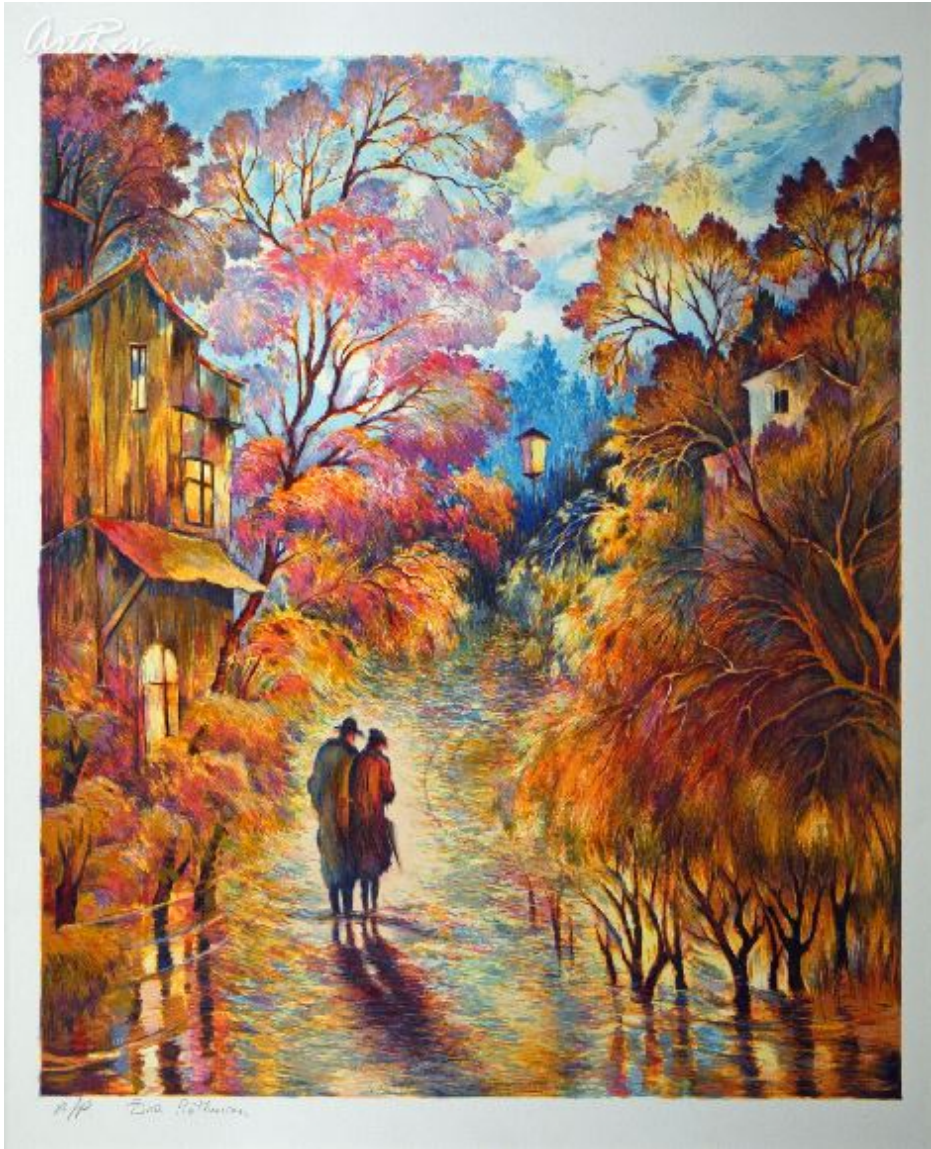

[Autumn Romance](#) by [Zina Roitman](#) (On Sale!)

Serigraph on Paper - Main Subject: Landscape

Item Number

8455677098

Retail Value

$145

ArtRev.com Price

$80

You Save 45% Off [-$65.00]

Dimensions (As Shown)

19.5W x 24H Inches

49.53W x 60.96H cm

Medium

Serigraph on Paper

Edition

- Edition Size is Unknown

- Hand-Signed

- Numbered

Custom Framing

- Design-it-yourself and Save!
- Museum-Quality Framing
- Up to 50% off Gallery Prices

Frame Your Artwork Online & Save!

Did you know that you can custom frame this artwork to your exact taste and specifications. Spark your own creativity and frame your artwork in as little as 2 minutes in three easy steps! Our Online frame shop offers museum quality framing services at prices up to 50% off your local gallery or frame shop. [See art collection](#) .

About Zina Roitman

Zina Roitman was born on December 17, 1944 in the U.S.S.R. She lived in Moldavia where she graduated from high school in 1961. From 1961 to 1965, she studied in the Art Academy of Kishenev, taking courses in classical drawing, painting and graphics.