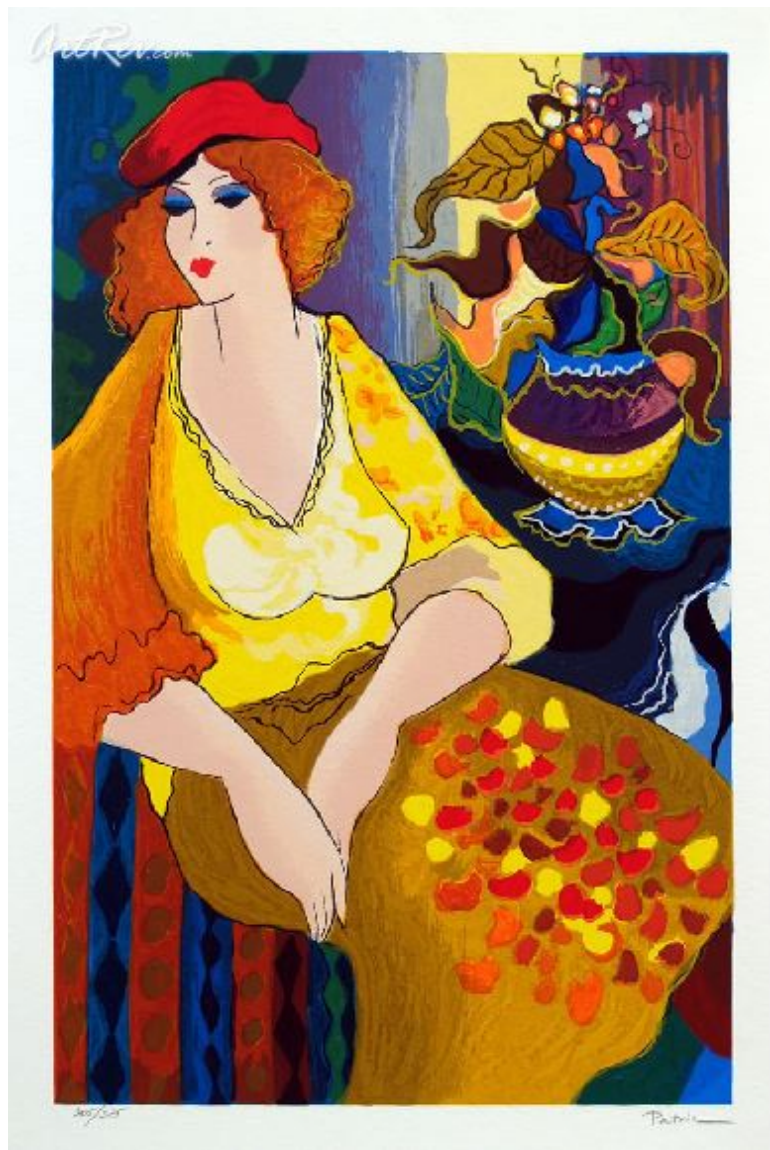

[Betty](#) by [Patricia Govezensky](#)

Serigraph on Paper - Main Subject: Figurative

**Item Number**

8205574597

**Retail Value**

\$650

**ArtRev.com Price**

\$390

You Save 40% Off [-\$260.00]

**Dimensions (As Shown)**

11W x 17H Inches

27.94W x 43.18H cm

**Medium**

Serigraph on Paper

**Edition**

- Edition Size is Unknown
- Hand-Signed 
- Numbered 

**About Patricia Govezensky**

Patricia, a sensitive artist, brings to her canvas the immortal effeminate woman, combining her tender touch and simplicity with magic moments of beauty in delicate domain. She invites us to share the public intimacy of an informal French Cafe and the euphoric mystery of a woman's room. The images, which she presents, are anonymous and therefore transcend all specific consideration of time or place, which places her work in the universal setting and justifies her worldwide success.