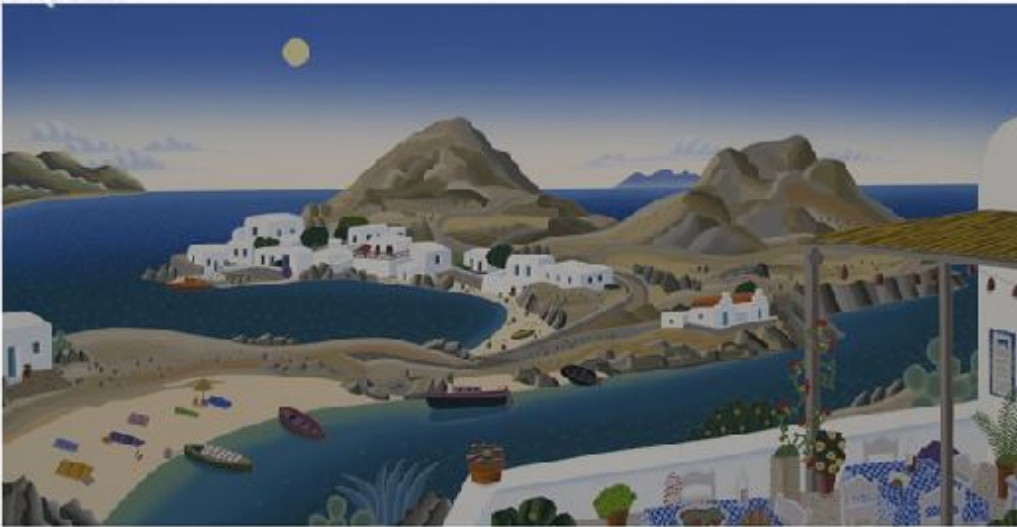

[Kalafati Panorama](#) by [Thomas McKnight](#)  
Serigraph on Paper - Main Subject: Seascape

**Item Number**

8107473616

**Retail Value**

\$2,300

**ArtRev.com Price**

\$799

You Save 65% Off [-\$1,501.00]

**About Thomas McKnight**

Thomas McKnight is one of the most accomplished artists of the 20th century. His instantly recognizable images, phenomenally popular with the public, have placed him in an elite group of contemporary artists. His images have been called Visions of earthly happiness that are almost celestial . McKnight's representations are idealized, yet within the reality of the initial vision. He paints a world both familiar and exotic. Be it a carnival in Venice, a sun flooded sidewalk in Greece, a cozy interior or a mythical landscape, his scenes invite the viewer to experience the unfettered joy of living.