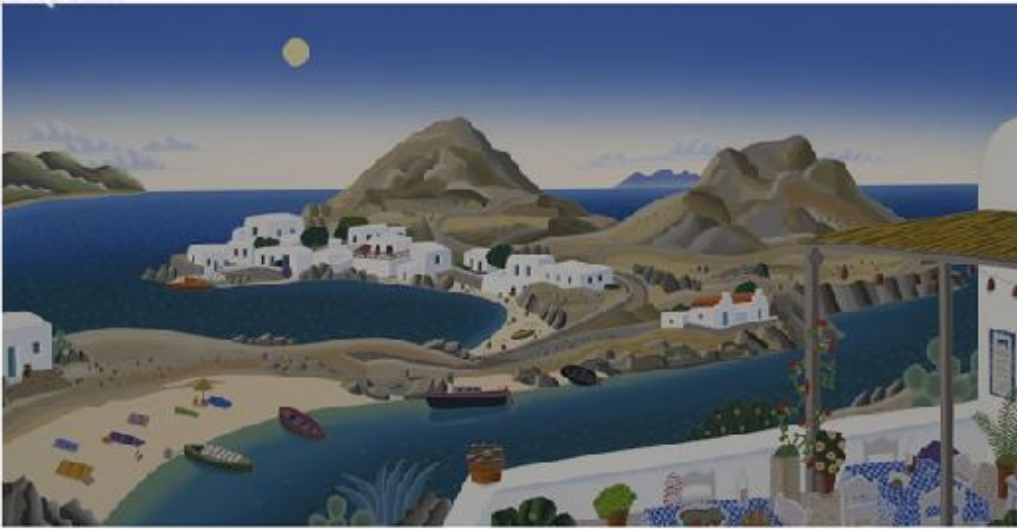

[Kalafati Panorama](#) by [Thomas McKnight](#)  
Serigraph on Paper - Main Subject: Seascape

**Item Number**

8107473616

**Retail Value**

\$2,300

**ArtRev.com Price**

\$799

You Save 65% Off [-\$1,501.00]

**About Thomas McKnight**

Thomas McKnight is one of the most accomplished artists of the 20th century. His instantly recognizable images, phenomenally popular with the public, have placed him in an elite group of contemporary artists. His images have been called 'Visions of earthly happiness that are almost celestial'. McKnight's representations are idealized, yet within the reality of the initial vision. He paints a world both familiar and exotic. Be it a carnival in Venice, a sun flooded sidewalk in Greece, a cozy interior or a mythical landscape, his scenes invite the viewer to experience the unfettered joy of living.