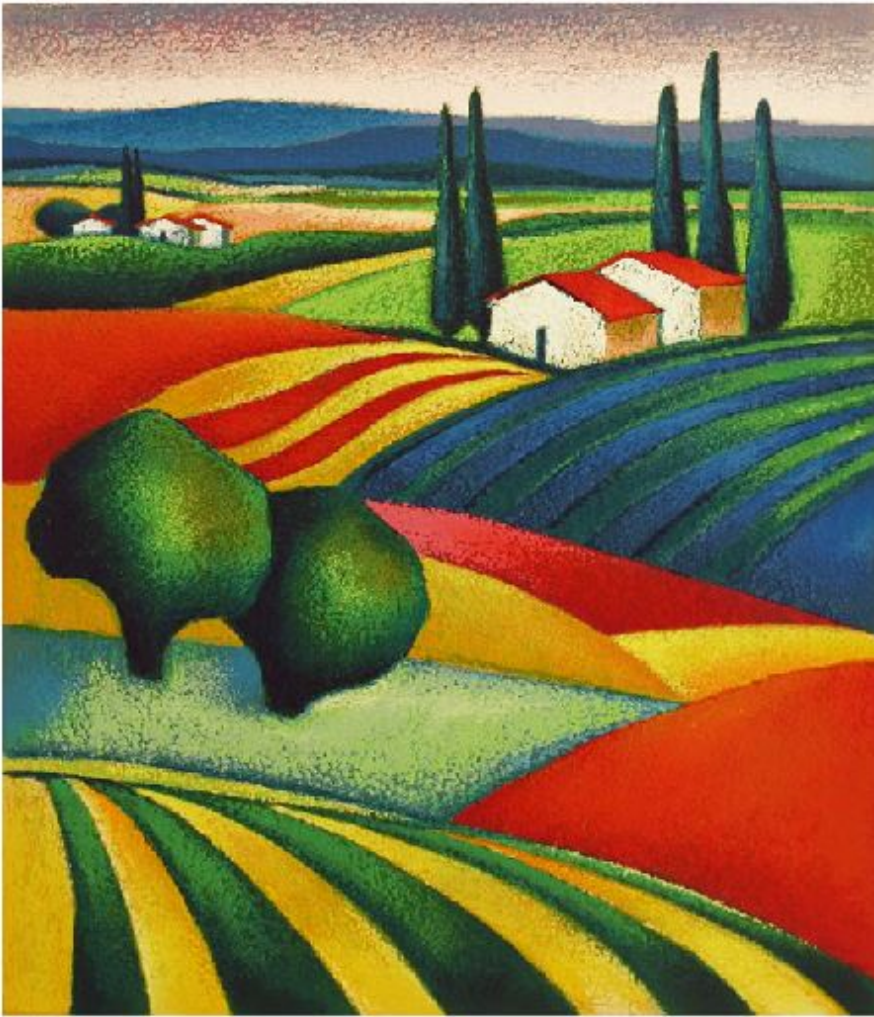

[Morning Light](#) by [Sveta Esser](#)

Serigraph on Paper - Main Subject: Abstract

ArtRev.com

Item Number

8035372895

Retail Value

\$550

ArtRev.com Price

About Sveta Esser

A mountain is not just a mountain when seen through the stylized gaze of Sveta Esser. A hillside, a house, the most ordinary things in the world take on a magical, ethereal, quality that cannot be duplicated. Embracing Esser's art is like stepping into another world, where, thankfully, someone has already opened the door for us.