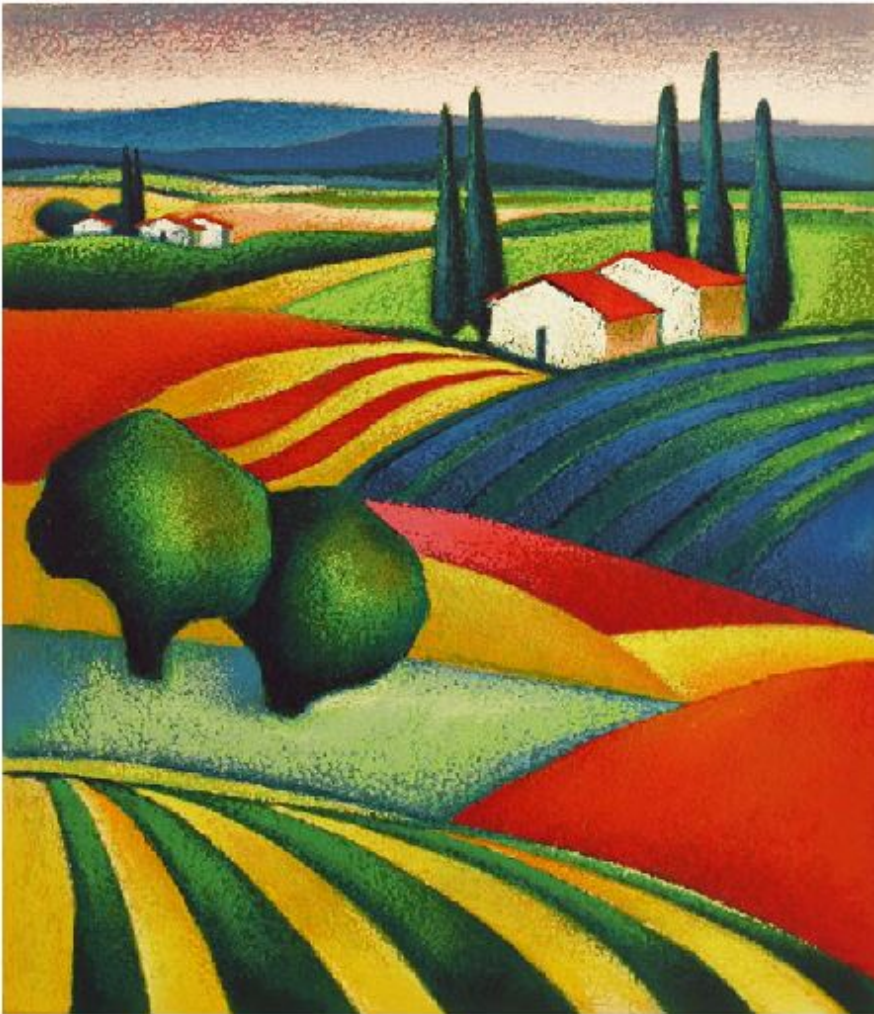

[Morning Light](#) by [Sveta Esser](#)

Serigraph on Paper - Main Subject: Abstract

ArtRev.com

Item Number

8035372895

Retail Value

\$550

ArtRev.com Price

About Sveta Esser

A mountain is not just a mountain when seen through the stylized gaze of Sveta Esser. A hillside, a house, the most ordinary things in the world take on a magical, ethereal, quality that cannot be duplicated. Embracing Esser's art is like stepping into another world, where, thankfully, someone has already opened the door for us.