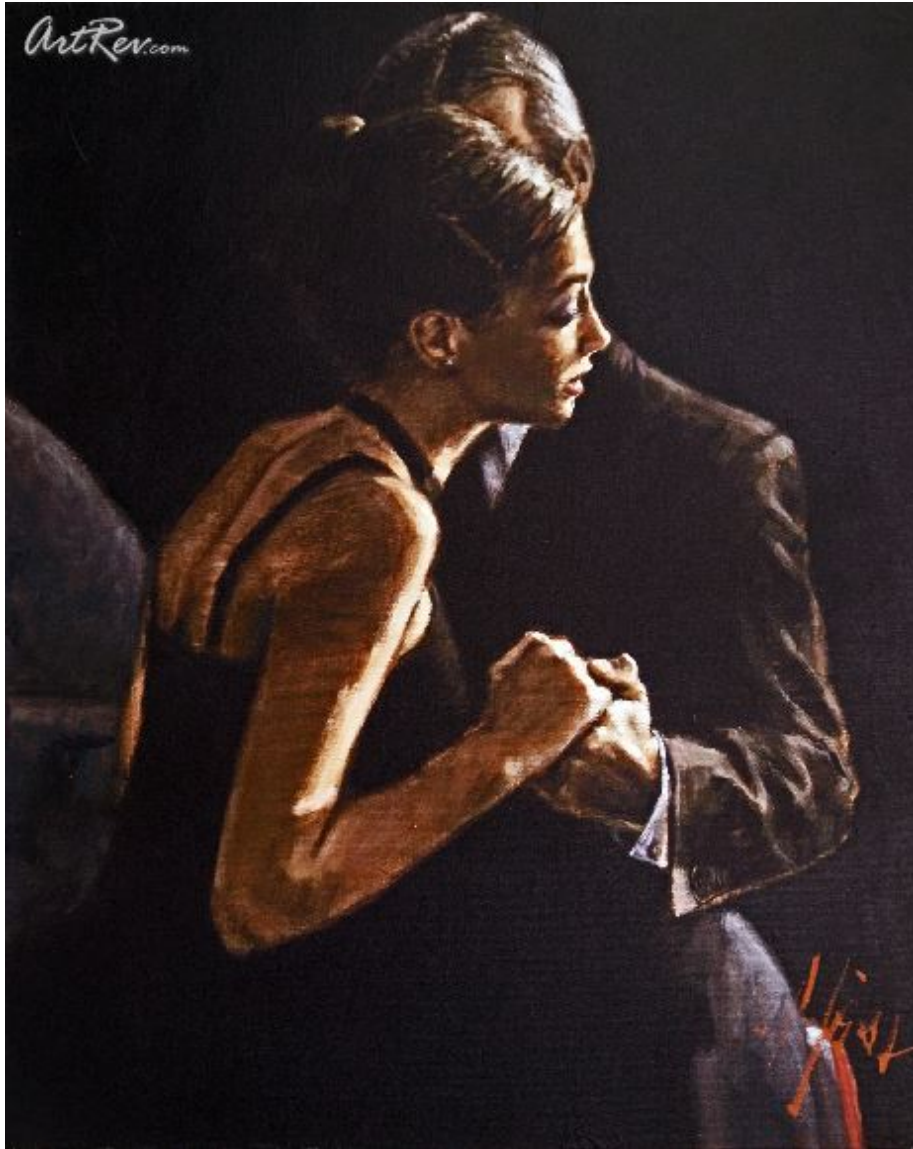

[The Proposal](#) by [Fabian Perez](#) (On Sale!)  
Hand Embellished Giclee on Canvas - Main Subject: Love and Romance

**Item Number**  
7897771519

**Retail Value**  
\$900

**ArtRev.com Price**  
\$650  
You Save 28% Off [-\$250.00]

**Dimensions (As Shown)**  
20W x 25H x 0.75D Inches  
50.8W x 63.5H x 1.9D cm

**Medium**  
Hand Embellished Giclee on Canvas

**Edition**  
- Limited Edition of 150  
- Hand-Signed   
- Numbered 