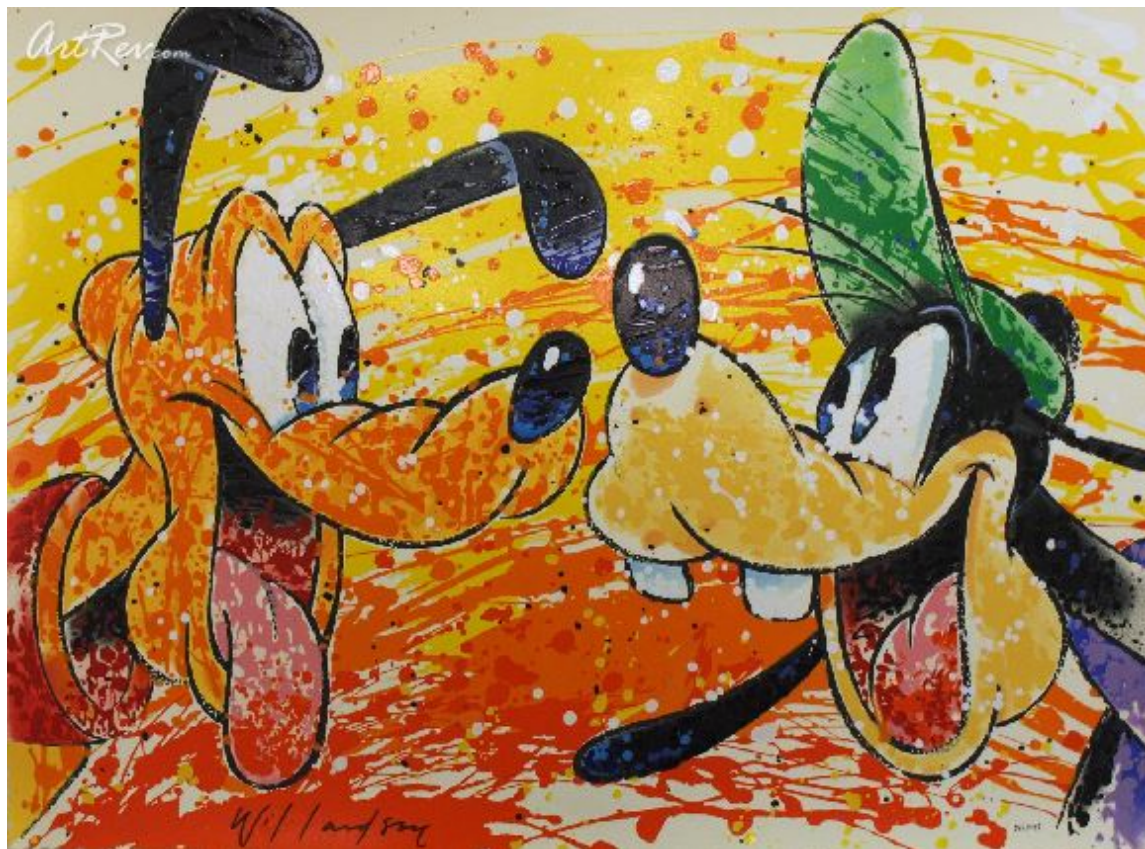

[Twosome](#) by [David Willardson](#)

Serigraph on Paper - Main Subject: Animation & Cartoon

**Item Number**

7788570427

**Retail Value**

\$795

**ArtRev.com Price**

\$325

You Save 59% Off [-\$470.00]

**Dimensions (As Shown)**

24W x 18H Inches

60.96W x 45.72H cm

**Medium**

Serigraph on Paper

**Edition**

- Limited Edition of 495

Willardson's journey continued in the fields of animation as he could create images that portrayed the essence of a story. Disney needed an artist that understood and was passionate about Disney characters. They needed an artist that could uphold the integrity of Disney's original drawings. They needed someone who could capture the personalities and emotions of the Disney

While painting the characters in the traditional way, Willardson also developed an energetic, stylized, dynamic, graphic painting style that is filled with color; he captures the spirit and moods of these characters, and fills the canvas with so much life that they truly come alive.