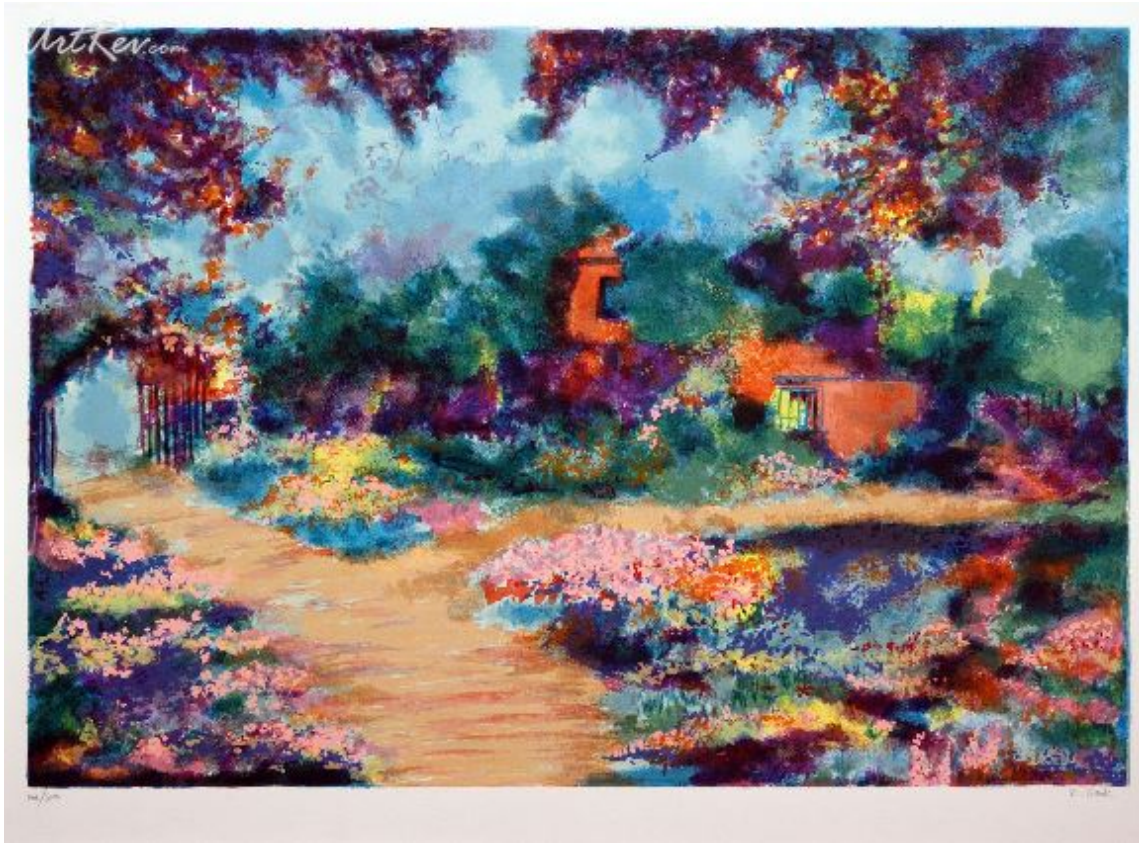

[Blossom II](#) by [Roseanne Brook](#) (On Sale!)

Serigraph on Paper - Main Subject: Landscape

Item Number

7780370344

Retail Value

\$150

ArtRev.com Price

\$85

You Save 43% Off [-\$65.00]

Dimensions (As Shown)

28W x 20H Inches

71.12W x 50.8H cm

Medium

Serigraph on Paper

Edition

- Limited Edition of 300

About Roseanne Brook

Sorry, artist biography coming soon!

Serigraph on Paper

Screen printing or Serigraphy is a printing technique that uses a woven mesh to support an ink blocking stencil. The attached stencil forms open areas of mesh that transfer ink as a sharp-edged image onto a substrate. A roller or squeegee is moved across the screen stencil forcing or pumping ink past the threads of the woven mesh in the open areas.

Credit is generally given to the artist Andy Warhol for popularizing screen printing identified as serigraphy, in the United States. Warhol is particularly identified with his 1962 depiction of actress Marilyn Monroe screen printed in garish colors.