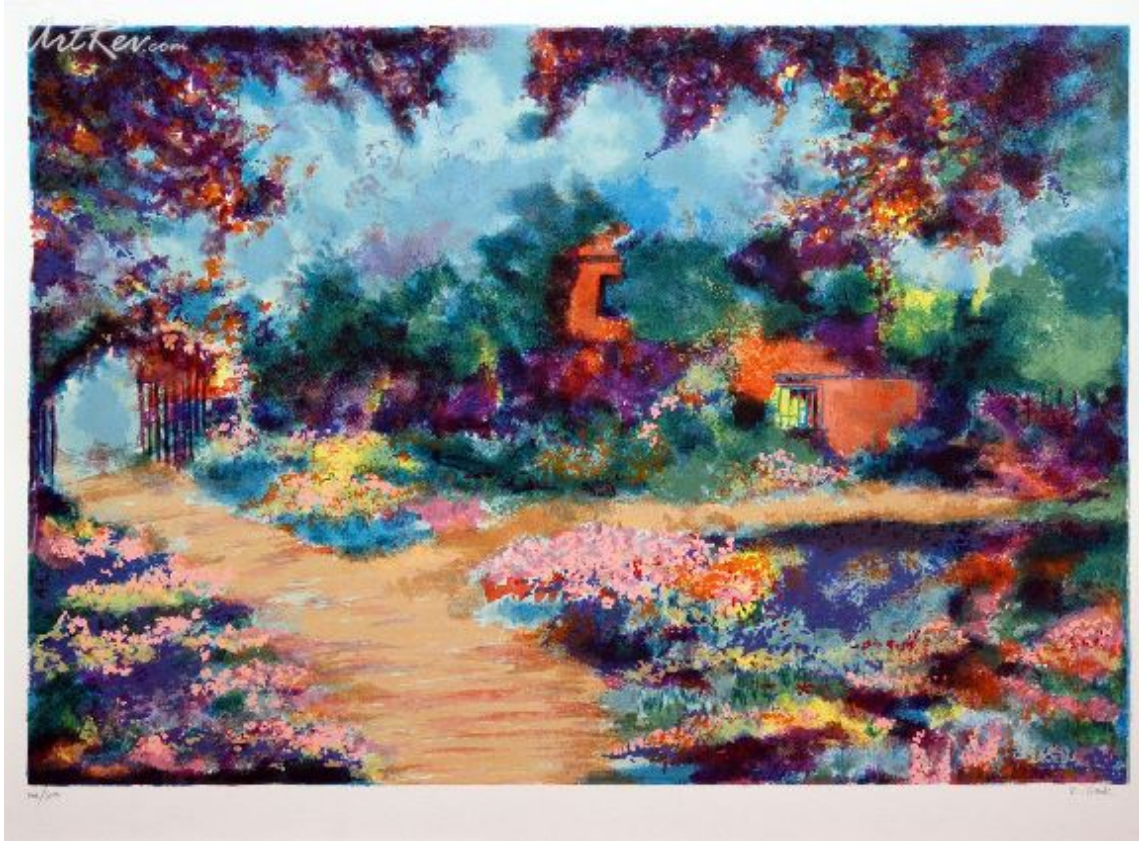

[Blossom II](#) by [Roseanne Brook](#) (On Sale!)

Serigraph on Paper - Main Subject: Landscape

**Item Number**

7780370344

Retail Value

\$150

ArtRev.com Price

\$85

You Save 43% Off [-\$65.00]

Dimensions (As Shown)

28W x 20H Inches

71.12W x 50.8H cm

Medium

Serigraph on Paper

Edition

- Limited Edition of 300

About Roseanne Brook

Sorry, artist biography coming soon!

Serigraph on Paper

Screen printing or Serigraphy is a printing technique that uses a woven mesh to support an ink blocking stencil. The attached stencil forms open areas of mesh that transfer ink as a sharp-edged image onto a substrate. A roller or squeegee is moved across the screen stencil forcing or pumping ink past the threads of the woven mesh in the open areas.