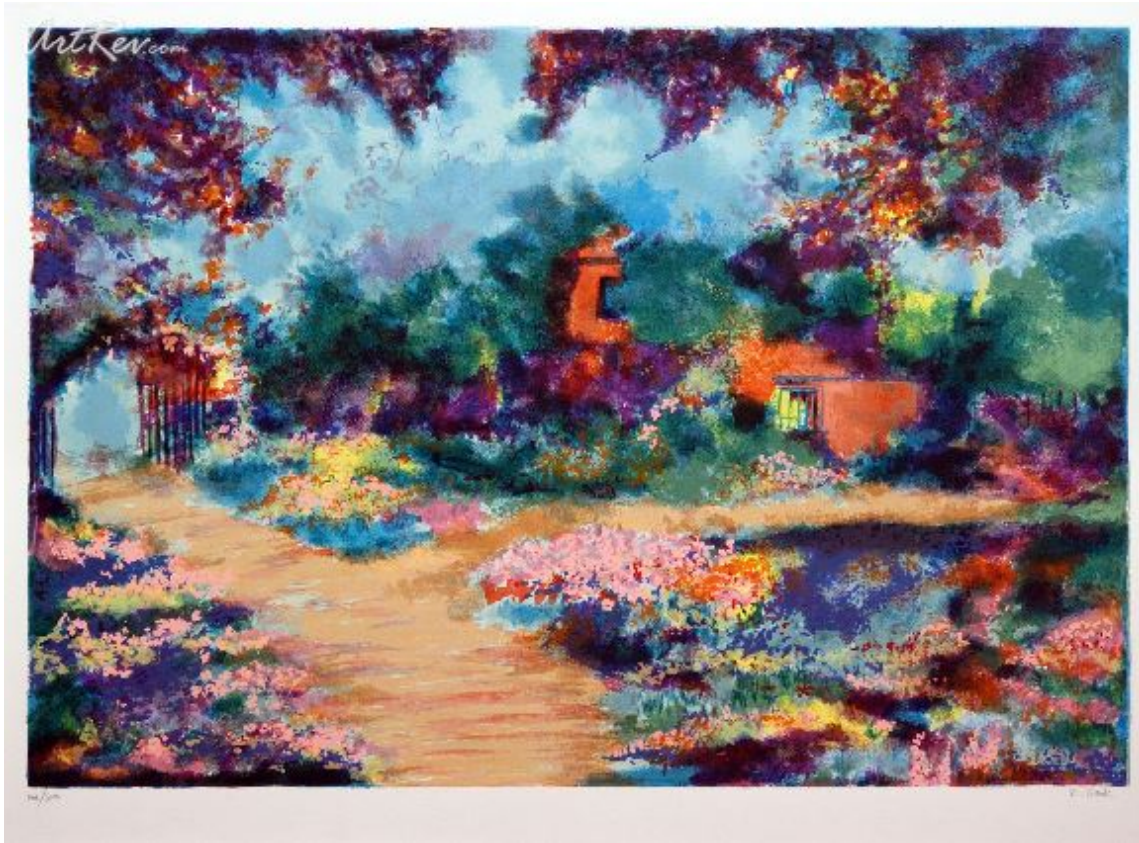

[Blossom II](#) by [Roseanne Brook](#) (On Sale!)

Serigraph on Paper - Main Subject: Landscape

**Item Number**

7780370344

Retail Value

\$150

ArtRev.com Price

\$85

You Save 43% Off [-\$65.00]

Dimensions (As Shown)

28W x 20H Inches

71.12W x 50.8H cm

Medium

Serigraph on Paper

Edition

- Limited Edition of 300

About Roseanne Brook

Sorry, artist biography coming soon!

Serigraph on Paper

Screen printing or Serigraphy is a printing technique that uses a woven mesh to support an ink blocking stencil. The attached stencil forms open areas of mesh that transfer ink as a sharp-edged image onto a substrate. A roller or squeegee is moved across the screen stencil forcing or pumping ink past the threads of the woven mesh in the open areas.

Credit is generally given to the artist Andy Warhol for popularizing screen printing identified as serigraphy, in the United States. Warhol is particularly identified with his 1962 depiction of actress Marilyn Monroe screen printed in garish colors.