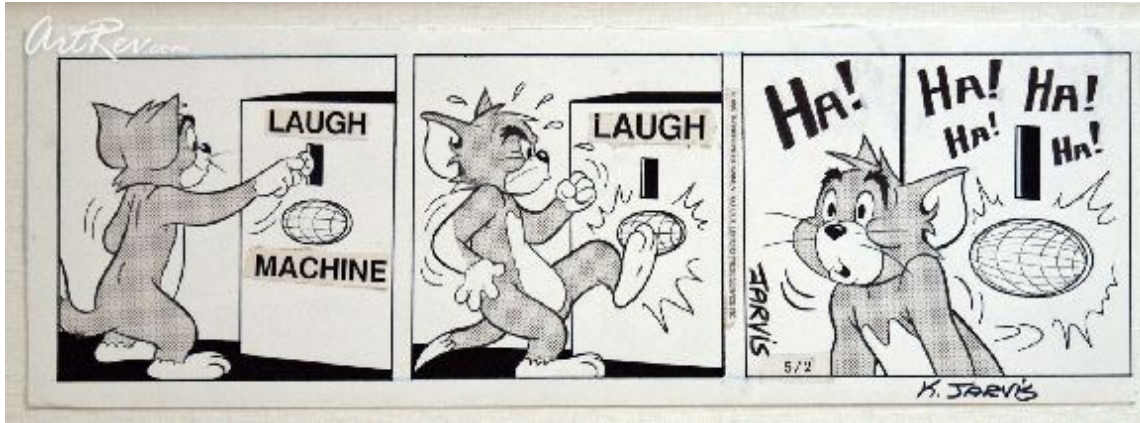

[Untitled](#) , (circa 2008) by [Kelley Jarvis](#) (On Sale!)

Original Drawing - Main Subject: Animation & Cartoon

Item Number
7772370265

Retail Value
$400

ArtRev.com Price
$175
You Save 56% Off [-$225.00]

Dimensions (As Shown)
19W x 6.35H Inches
48.26W x 16.13H cm

Medium
Original Drawing

Custom Framing

- Design-it-yourself and Save!
- Museum-Quality Framing
- Up to 50% off Gallery Prices

Frame Your Artwork Online & Save!

Did you know that you can custom frame this artwork to your exact taste and specifications. Spark your own creativity and frame your artwork in as little as 2 minutes in three easy steps! Our Online frame shop offers museum quality framing services at prices up to 50% off your local gallery or frame shop. [See art collection](#) .

About Kelley Jarvis

Kelley Jarvis, a professional self taught Illustrator- Animator- Cartoonist was born in Danbury, CT in 1968. As a young child, while most kids were outside playing, Ms. Jarvis was inside with pencil and paper in hand creating images and giving life to animals and creatures only alive in her imagination. Inspired by the likes of animators, Chuck Jones, Hanna-Barbera, and Disney's Nine Old Men.

As time progressed, she continued to feed her passion of art, animation and animals and for the last 15+ years, Ms. Jarvis has been director and senior illustrator for her company called Jarvis Arts!

Jarvis Arts! has been a leading provider of licensing illustration and graphic design for long standing clients like Warner Brothers, Dreamworks SKG, Turner Entertainment, Hasbro, Cartoon Network, and many others. Illustrating her favorite characters like Bugs Bunny, Daffy Duck, and the many other great animated characters we all love from our childhood.

Kelly Jarvis drew the 'Tom & Jerry' newspaper strip in the 1990s. The strip was distributed by Editors Press Service. Jarvis has also worked as a penciller on DC's 'Animaniacs' title.

After 10 successful years, 32 children's books, 41+ Coloring/activity books, 8 education book series, numerous packaging designs, a USPS stamp program, comic books and more, it was time to take a break.

After a hiatus from the industry for 6 years, to start a family, Ms. Jarvis is back with JARVIS ARTS!, a design studio focusing again on the licensing industry but also some creator owned ideas and promotions.