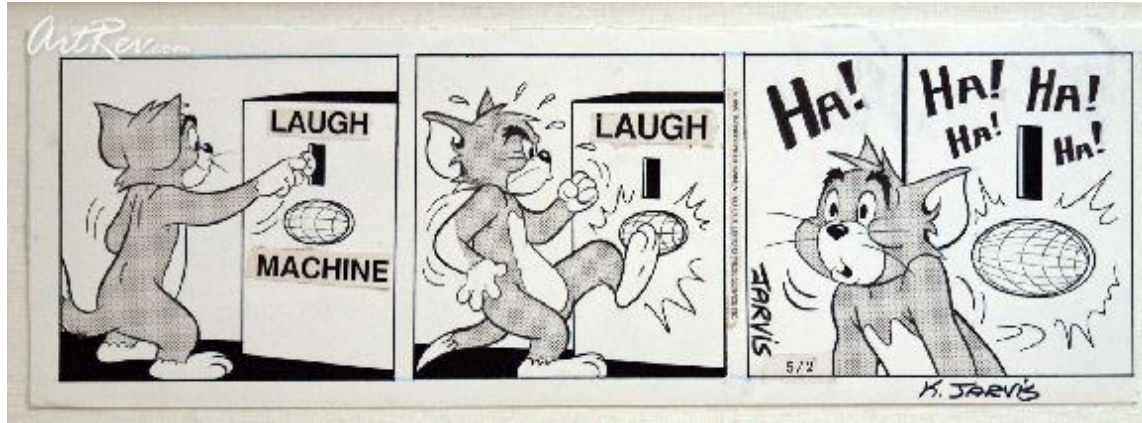

[Untitled](#) , (circa 2008) by [Kelley Jarvis](#) (On Sale!)

Original Drawing - Main Subject: Animation & Cartoon

Item Number

7772370265

Retail Value

$400

ArtRev.com Price

$175

You Save 56% Off [-$225.00]

Dimensions (As Shown)

19W x 6.35H Inches

48.26W x 16.13H cm

Medium

Original Drawing

Custom Framing

- Design-it-yourself and Save!
- Museum-Quality Framing
- Up to 50% off Gallery Prices

Frame Your Artwork Online & Save!

Did you know that you can custom frame this artwork to your exact taste and specifications. Spark your own creativity and frame your artwork in as little as 2 minutes in three easy steps! Our Online frame shop offers museum quality framing services at prices up to 50% off your local gallery or frame shop. [See art collection](#) .

About Kelley Jarvis

Kelley Jarvis, a professional self taught Illustrator- Animator- Cartoonist was born in Danbury, CT in 1968. As a young child, while most kids where outside playing, Ms. Jarvis was inside with pencil and paper in hand creating images and giving life to animals and creatures only alive in her imagination. Inspired by the likes of animators, Chuck Jones, Hanna-Barbera, and Disney's Nine Old Men.

As time progressed, she continued to feed her passion of art, animation and animals and for the last 15+ years, Ms. Jarvis has been director and senior illustrator for her company called Jarvis Arts!

Jarvis Arts! has been a leading provider of licensing illustration and graphic design for long standing clients like Warner Brothers, Dreamworks SKG, Turner Entertainment, Hasbro, Cartoon Network, and many others. Illustrating her favorite characters like Bugs Bunny, Daffy Duck, and the many other great animated characters we all love from our childhood.

Kelly Jarvis drew the 'Tom & Jerry' newspaper strip in the 1990s. The strip was distributed by Editors Press Service. Jarvis has also worked as a penciller on DC's 'Animaniacs' title.

After 10 successful years, 32 children s books, 41+ Coloring/activity books, 8 education book series, numerous packaging designs, a USPS stamp program, comic books and more, it was time to take a break.

After a hiatus from the industry for 6 years, to start a family, Ms. Jarvis is back with JARVIS ARTS!, a design studio focusing again on the licensing industry but also some creator owned ideas and promotions.