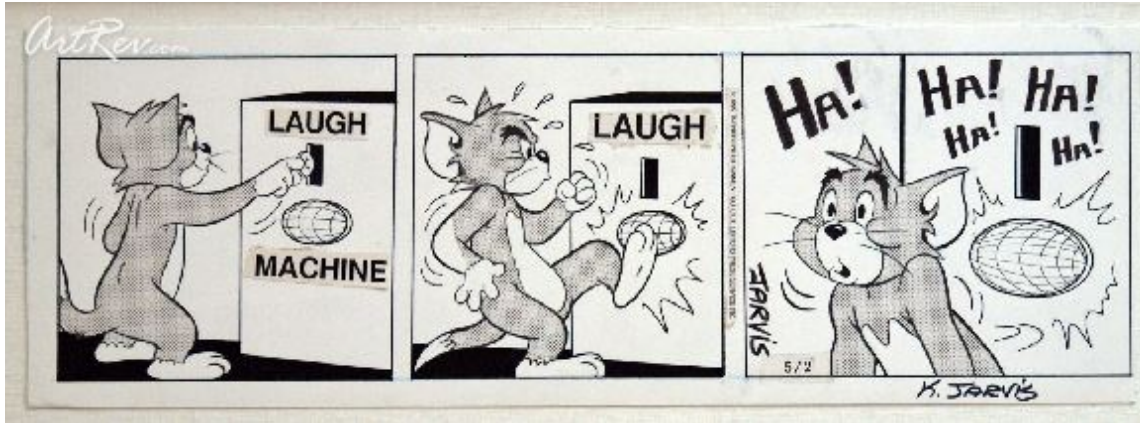

[Untitled](#) , (circa 2008) by [Kelley Jarvis](#) (On Sale!)

Original Drawing - Main Subject: Animation & Cartoon

Item Number

7772370265

Retail Value

$400

ArtRev.com Price

$175

You Save 56% Off [-$225.00]

Dimensions (As Shown)

19W x 6.35H Inches

48.26W x 16.13H cm

Medium

Original Drawing

Custom Framing

- Design-it-yourself and Save!
- Museum-Quality Framing
- Up to 50% off Gallery Prices

Frame Your Artwork Online & Save!

Did you know that you can custom frame this artwork to your exact taste and specifications. Spark your own creativity and frame your artwork in as little as 2 minutes in three easy steps! Our Online frame shop offers museum quality framing services at prices up to 50% off your local gallery or frame shop. [See art collection](#) .

About Kelley Jarvis

Kelley Jarvis, a professional self taught Illustrator- Animator- Cartoonist was born in Danbury, CT in 1968. As a young child, while most kids were outside playing, Ms. Jarvis was inside with pencil and paper in hand creating images and giving life to animals and creatures only alive in her imagination. Inspired by the likes of animators, Chuck Jones, Hanna-Barbera, and Disney's Nine Old Men.

As time progressed, she continued to feed her passion of art, animation and animals and for the last 15+ years, Ms. Jarvis has been director and senior illustrator for her company called Jarvis Arts!

Jarvis Arts! has been a leading provider of licensing illustration and graphic design for long standing clients like Warner Brothers, Dreamworks SKG, Turner Entertainment, Hasbro, Cartoon Network, and many others. Illustrating her favorite characters like Bugs Bunny, Daffy Duck, and the many other great animated characters we all love from our childhood.

Kelly Jarvis drew the 'Tom & Jerry' newspaper strip in the 1990s. The strip was distributed by Editors Press Service. Jarvis has also worked as a penciller on DC's 'Animaniacs' title.

After 10 successful years, 32 children's books, 41+ Coloring/activity books, 8 education book series, numerous packaging designs, a USPS stamp program, comic books and more, it was time to take a break.

After a hiatus from the industry for 6 years, to start a family, Ms. Jarvis is back with JARVIS ARTS!, a design studio focusing again on the licensing industry but also some creator owned ideas and promotions.