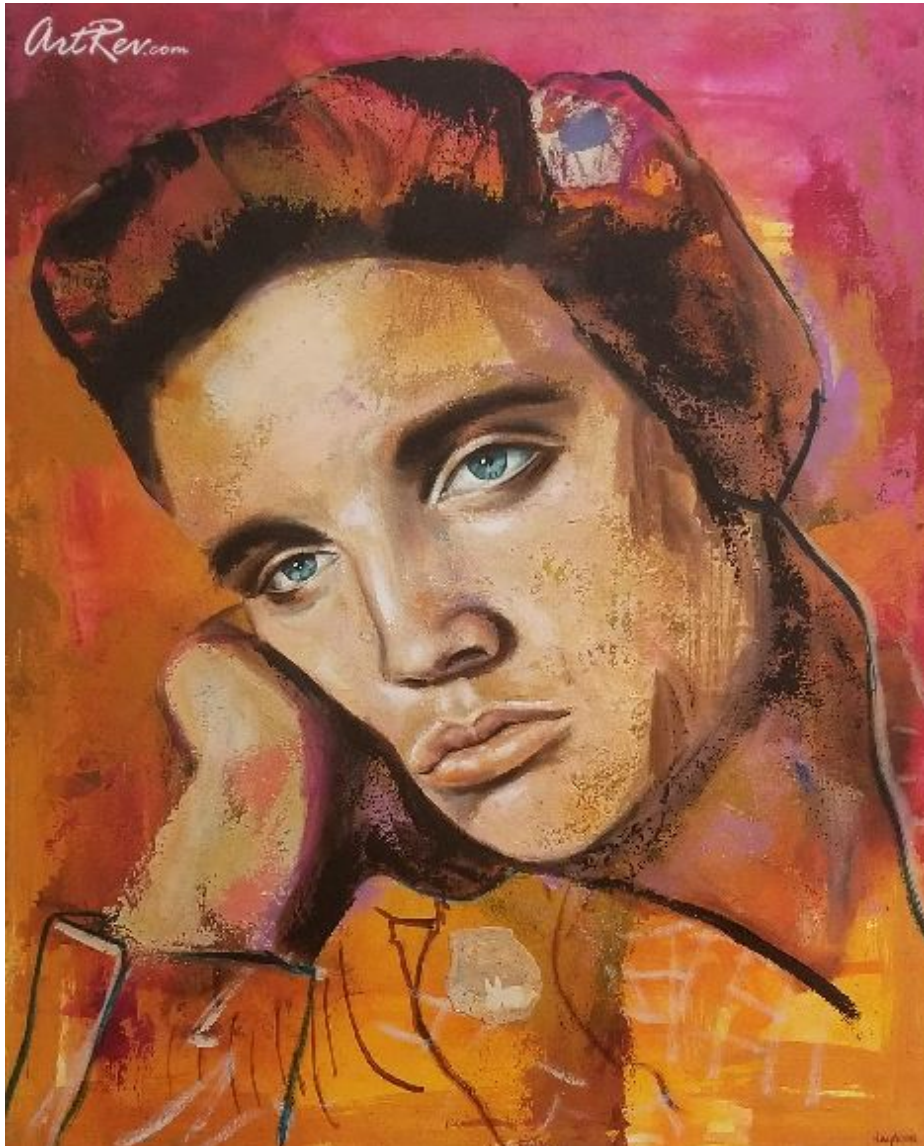

[Elvis](#) , (circa 2017) by [Naydene Gonnella](#)

Original Mixed Media - Main Subject: Celebrities & Movie Stars

**Item Number**

7719069732

**Retail Value**

\$4,000

**ArtRev.com Price**

\$2,950

You Save 26% Off [-\$1,050.00]

**Dimensions (As Shown)**

24W x 30H x 1D Inches

60.96W x 76.2H x 2.54D cm

**Medium**

Original Mixed Media

**Custom Framing**

- Design-it-yourself and Save!
- Museum-Quality Framing
- Up to 50% off Gallery Prices

**About Naydene Gonnella**

Naydene has been transitioning her theme, as reflected in her current exhibition. Having started this series three years ago with an in depth focus on people who've succumbed to their weakness, depressions and addictions, she flipped the melancholy aspect on its head and added some comic relief. Punchy headlines and carefully incorporated text draw in and intrigue the viewer. Hidden symbols crop up unexpectedly. Yet, may go unnoticed by those who are naive to their meaning. Many of her subjects are iconic celebrities. Some living. Others having met tragic deaths. Some of her artwork portrays local characters who have inspired the artist; faces created by merging several anonymous personalities, some recognizable, some not.

The artist's intention arouses emotion. Whether it be happiness, sadness, humor or a mixture of all. The late Heath Ledger as the "Joker" is a particularly ominous portrait with sinister floating skulls embellishing the background. Yet its tag line. "Why so serious"... brings a sense of relief to the viewer and pretty much sums up the show in general.