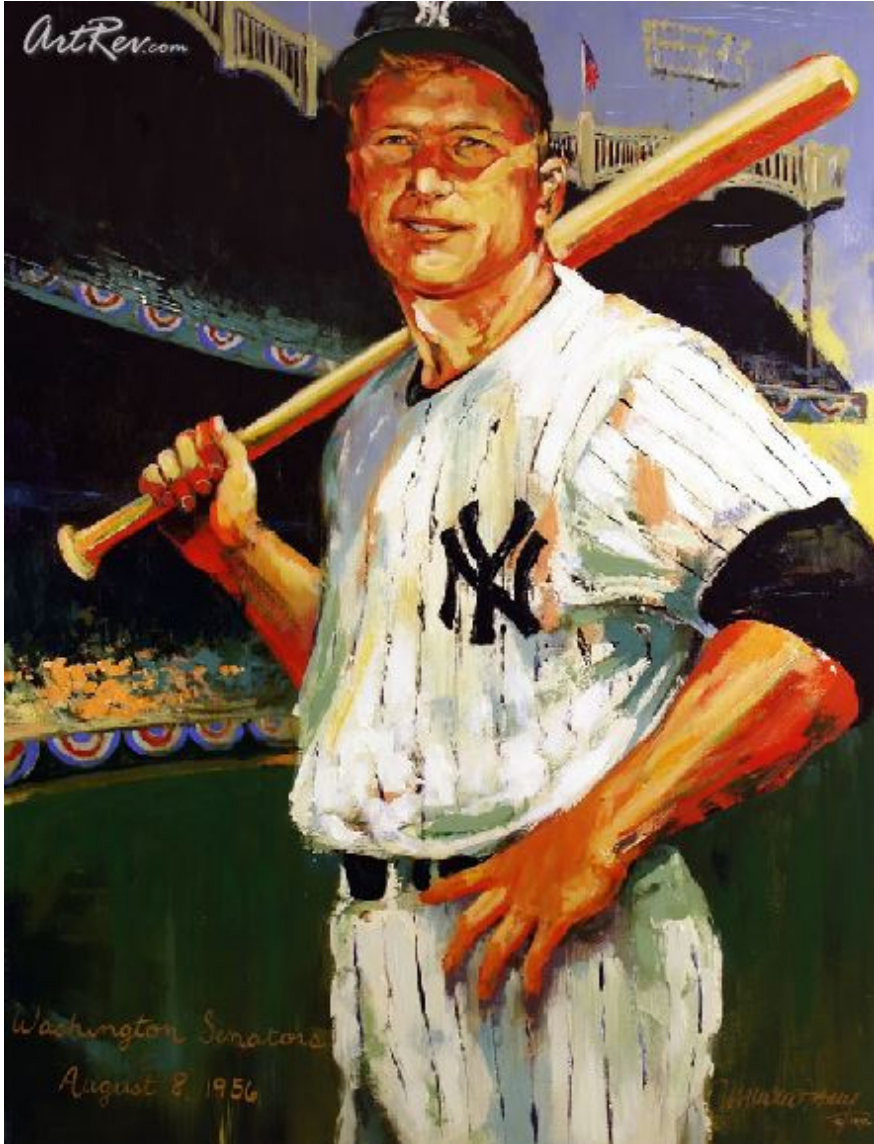

[Mickey Mantle](#) by [Malcolm Farley](#)  
Giclee on Canvas - Main Subject: Sports

**Item Number**  
7131263853

**Retail Value**  
\$2,400

**ArtRev.com Price**  
\$1,900  
You Save 21% Off [-\$500.00]

**Dimensions (As Shown)**  
30W x 40H Inches  
76.2W x 101.6H cm

**Medium**  
Giclee on Canvas

**Edition**  
- Edition Size is Unknown  
- Hand-Signed   
- Numbered 