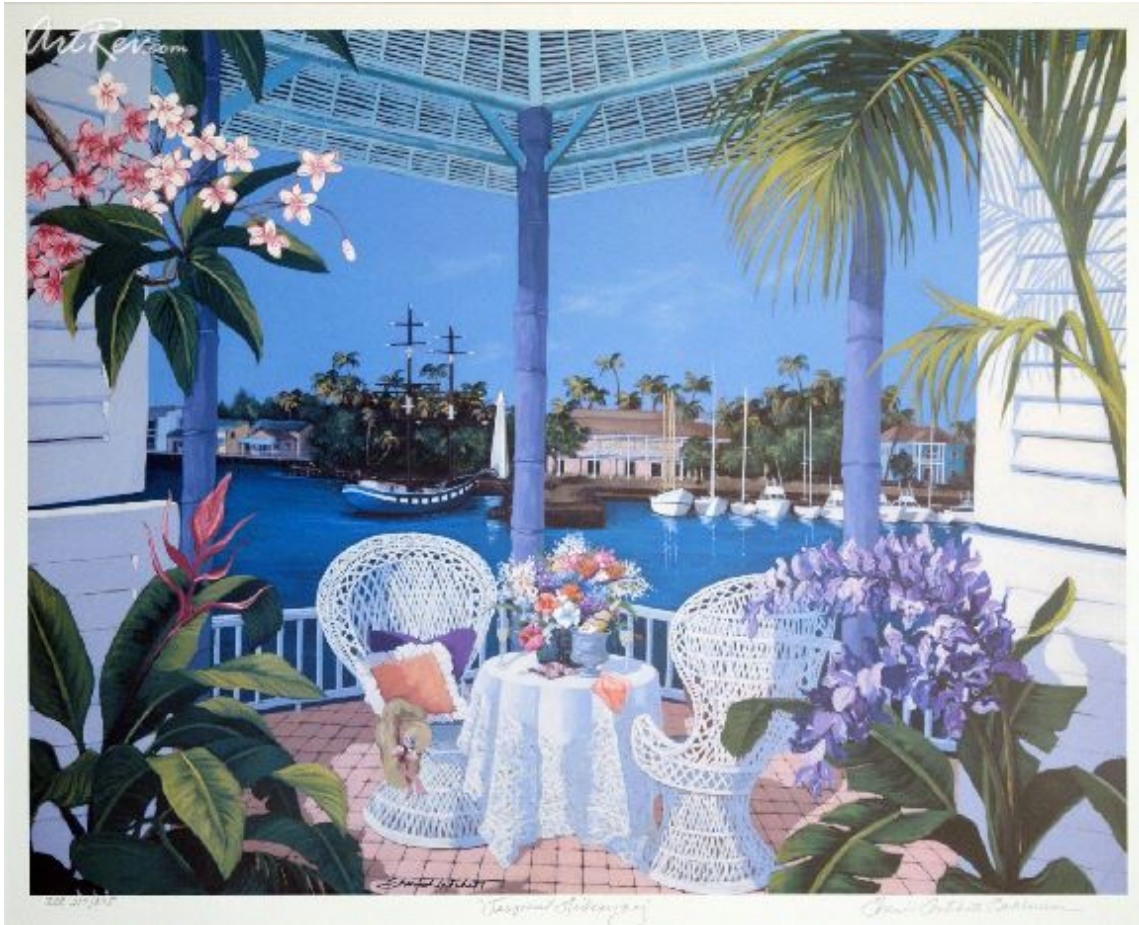

## [Tropical Hideaway](#) by [Sharie Hatchett Bohlmann](#) (On Sale!)

Lithograph on Paper - Main Subject: Plants & Flowers

**Item Number**

7128263823

**Retail Value**

\$150

**ArtRev.com Price**

\$75

You Save 50% Off [-\$75.00]

**Dimensions (As Shown)**

30W x 24H Inches

76.2W x 60.96H cm

**Medium**

Lithograph on Paper

**Edition**

- Limited Edition of 375