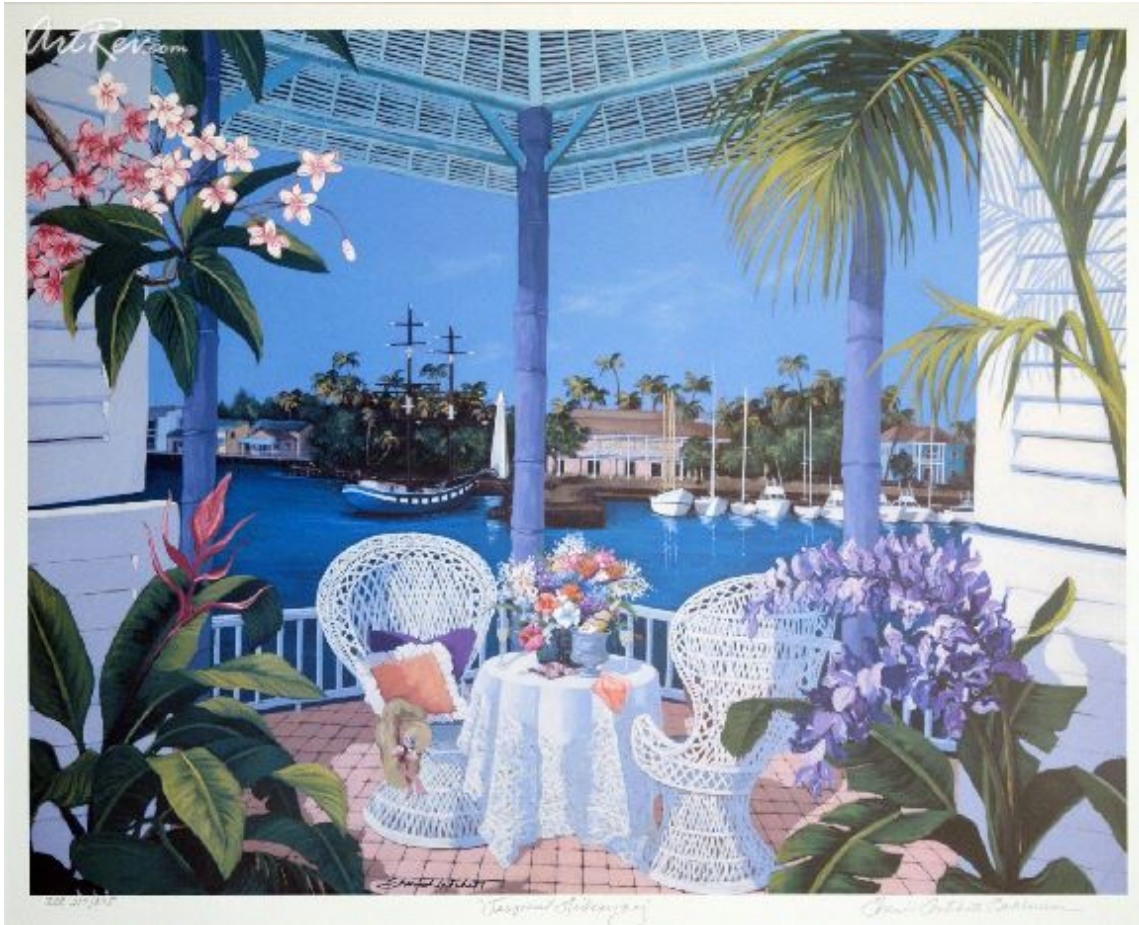

## Tropical Hideaway by Sharie Hatchett Bohlmann (On Sale!)

Lithograph on Paper - Main Subject: Plants & Flowers

**Item Number**

7128263823

**Retail Value**

\$150

**ArtRev.com Price**

\$75

You Save 50% Off [-\$75.00]

**Dimensions (As Shown)**

30W x 24H Inches

76.2W x 60.96H cm

**Medium**

Lithograph on Paper

**Edition**

- Limited Edition of 375