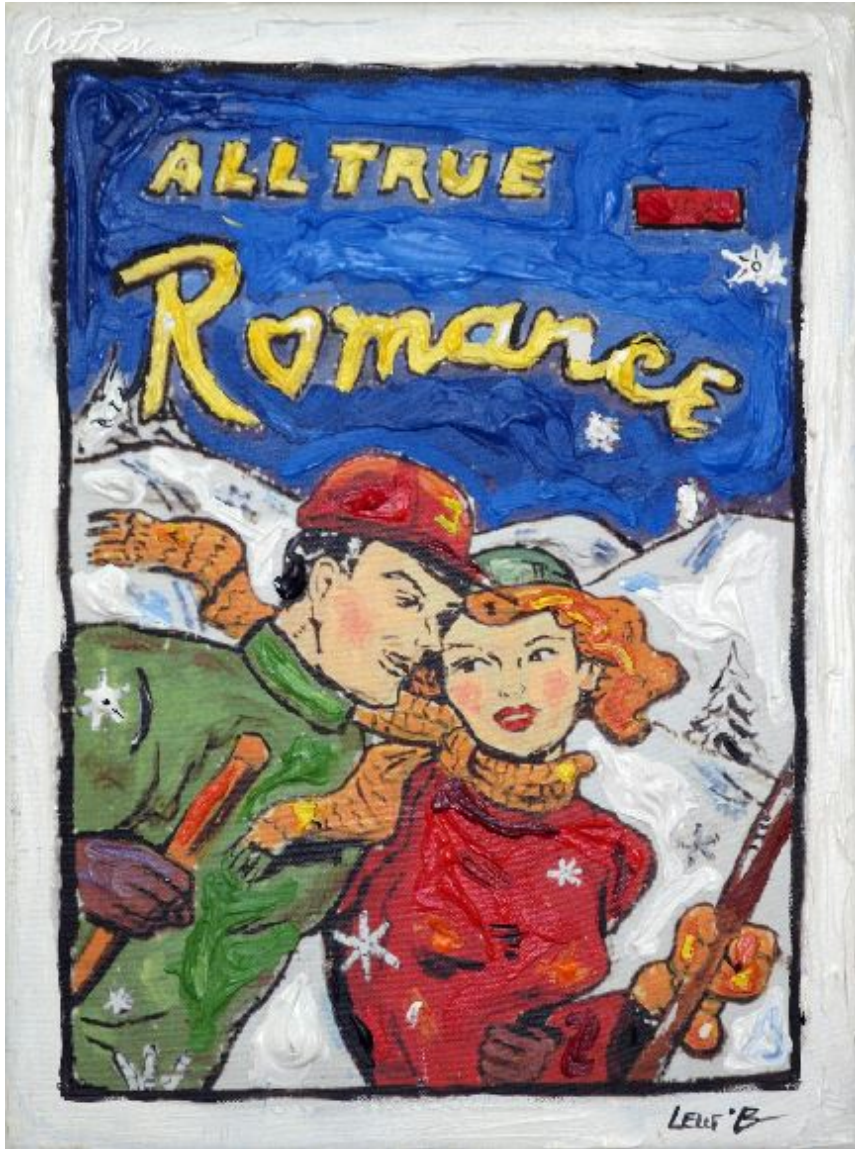

[Ski Romance](#) , (circa 2011) by [Leslie Lew](#) (On Sale!)

Mixed Media - Main Subject: Love and Romance

Item Number

7069263234

Retail Value

\$1,100

ArtRev.com Price

\$425

You Save 61% Off [-\$675.00]

Dimensions (As Shown)

12W x 16H Inches

30.48W x 40.64H cm

Medium

Mixed Media

Custom Framing

- Design-it-yourself and Save!
- Museum-Quality Framing
- Up to 50% off Gallery Prices