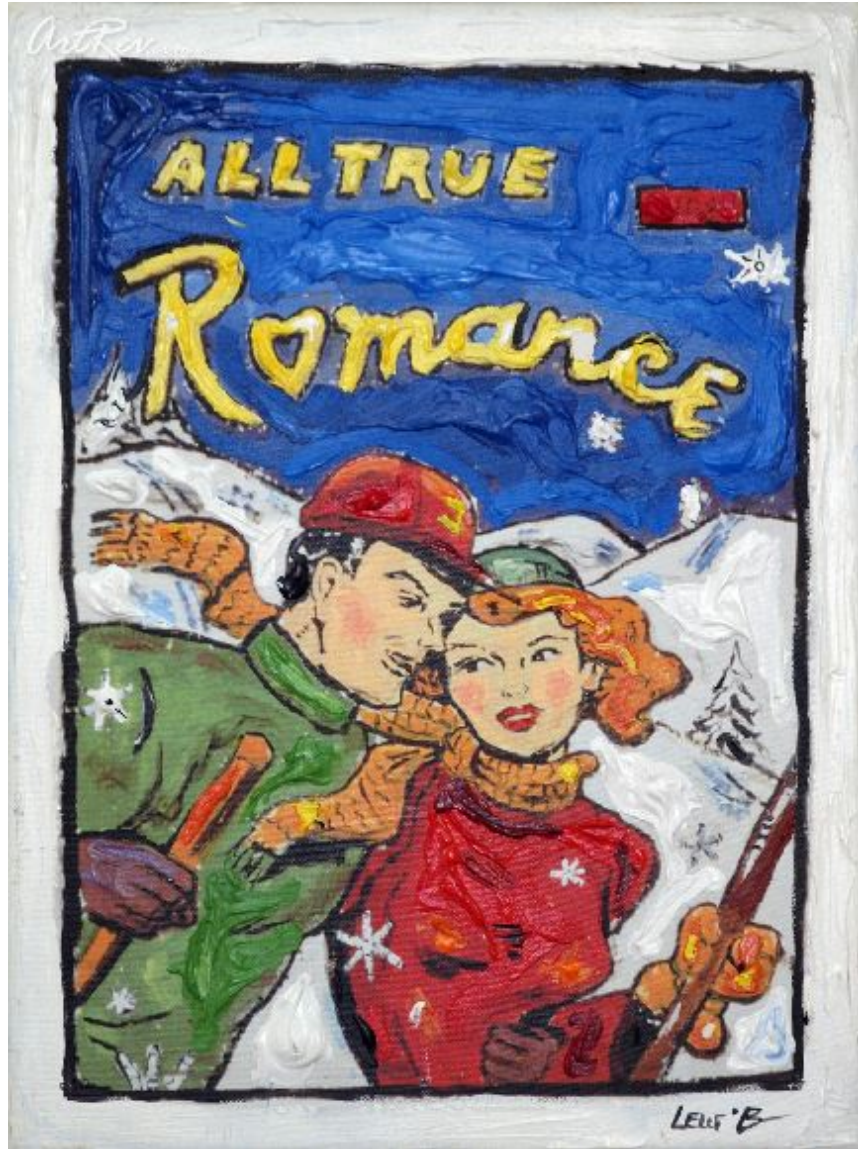

[Ski Romance](#) , (circa 2011) by [Leslie Lew](#) (On Sale!)

Mixed Media - Main Subject: Love and Romance

Item Number

7069263234

Retail Value

\$1,100

ArtRev.com Price

\$805

You Save 27% Off [-\$295.00]

Dimensions (As Shown)

12W x 16H Inches

30.48W x 40.64H cm

Medium

Mixed Media

Custom Framing

- Design-it-yourself and Save!
- Museum-Quality Framing
- Up to 50% off Gallery Prices