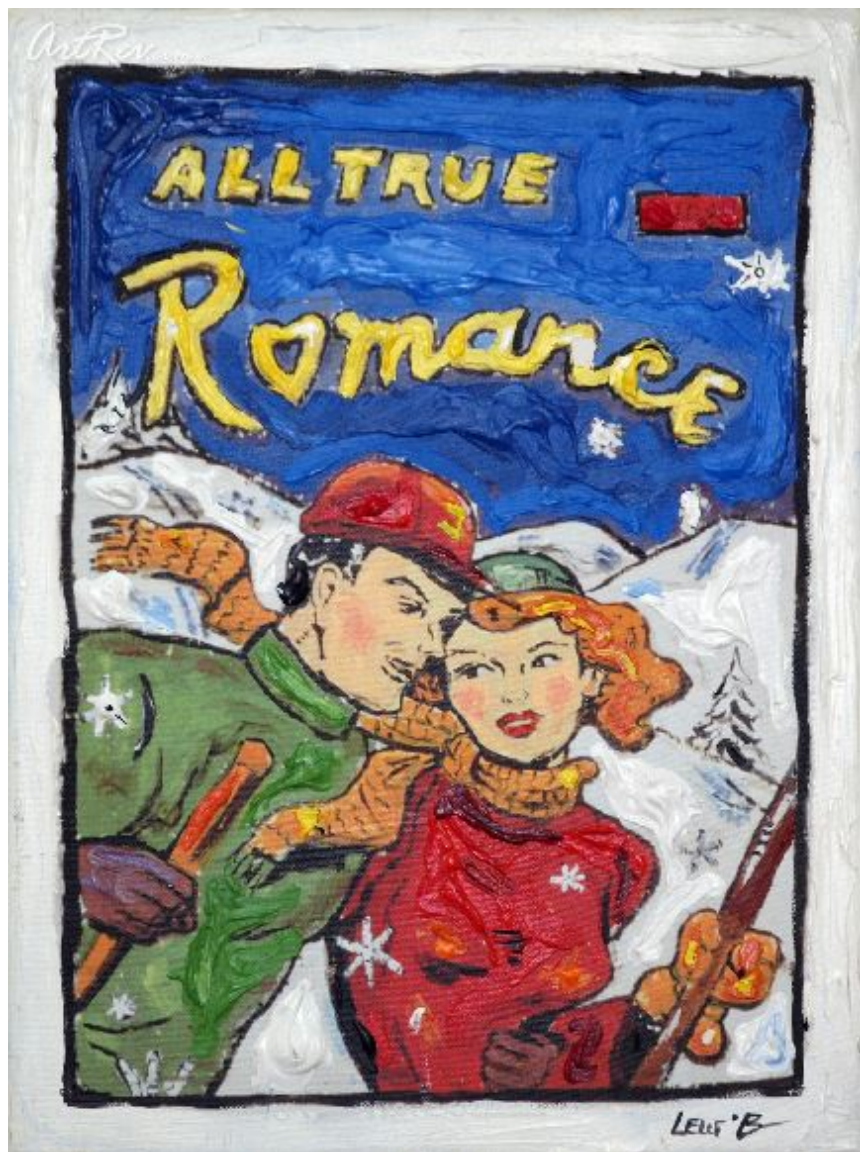

[Ski Romance](#) , (circa 2011) by [Leslie Lew](#) (On Sale!)

Mixed Media - Main Subject: Love and Romance

Item Number

7069263234

Retail Value

\$1,100

ArtRev.com Price

\$805

You Save 27% Off [-\$295.00]

Dimensions (As Shown)

12W x 16H Inches

30.48W x 40.64H cm

Medium

Mixed Media

Custom Framing

- Design-it-yourself and Save!
- Museum-Quality Framing
- Up to 50% off Gallery Prices