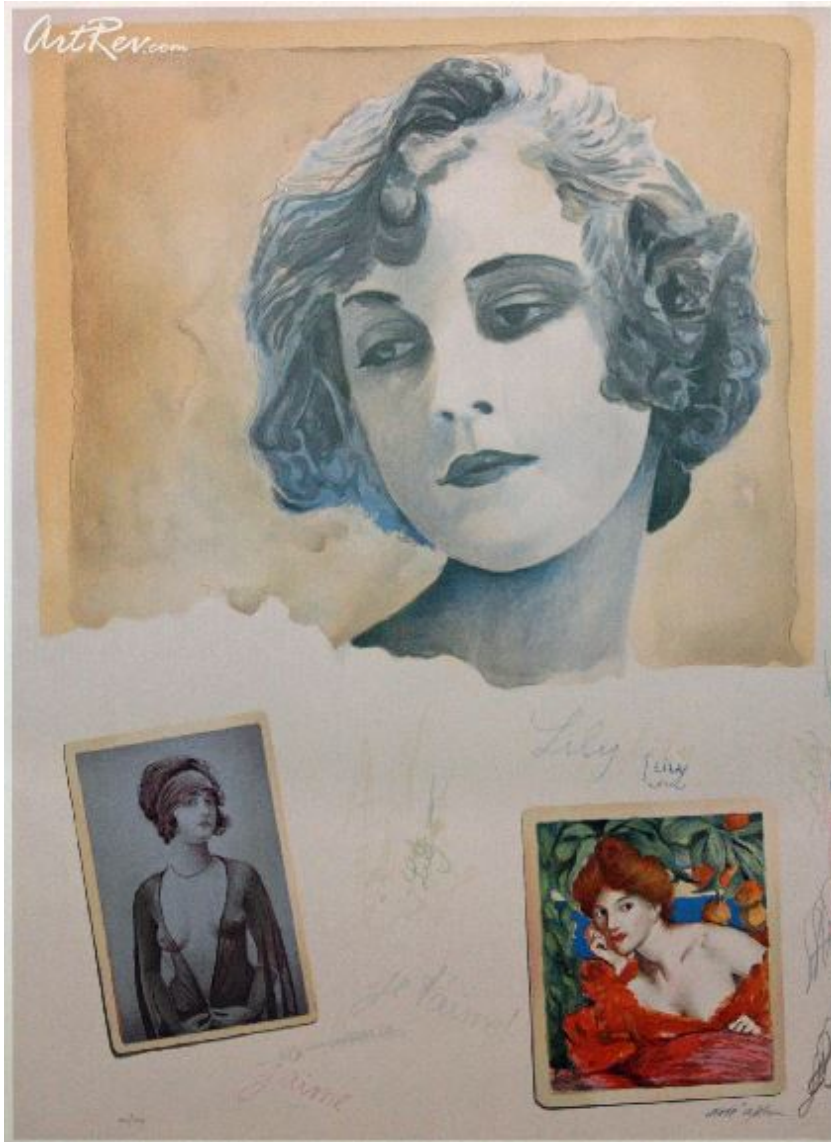

[Lily](#) by [Arie Axohu](#)

Serigraph on Paper - Main Subject: Portrait

Item Number

6792360465

Retail Value

\$650

ArtRev.com Price

\$520

You Save 20% Off [-\$130.00]

Dimensions (As Shown)

21.5W x 29.5H Inches

54.61W x 74.93H cm

Medium

Serigraph on Paper

Edition

- Edition Size is Unknown

About Arie Axohu

Sorry, artist biography coming soon!

Serigraph on Paper

Screen printing or Serigraphy is a printing technique that uses a woven mesh to support an ink blocking stencil. The attached stencil forms open areas of mesh that transfer ink as a sharp-edged image onto a substrate. A roller or squeegee is moved across the screen stencil forcing or pumping ink past the threads of the woven mesh in the open areas.

Credit is generally given to the artist Andy Warhol for popularizing screen printing identified as serigraphy, in the United States. Warhol is particularly identified with his 1962 depiction of actress Marilyn Monroe screen printed in garish colors.