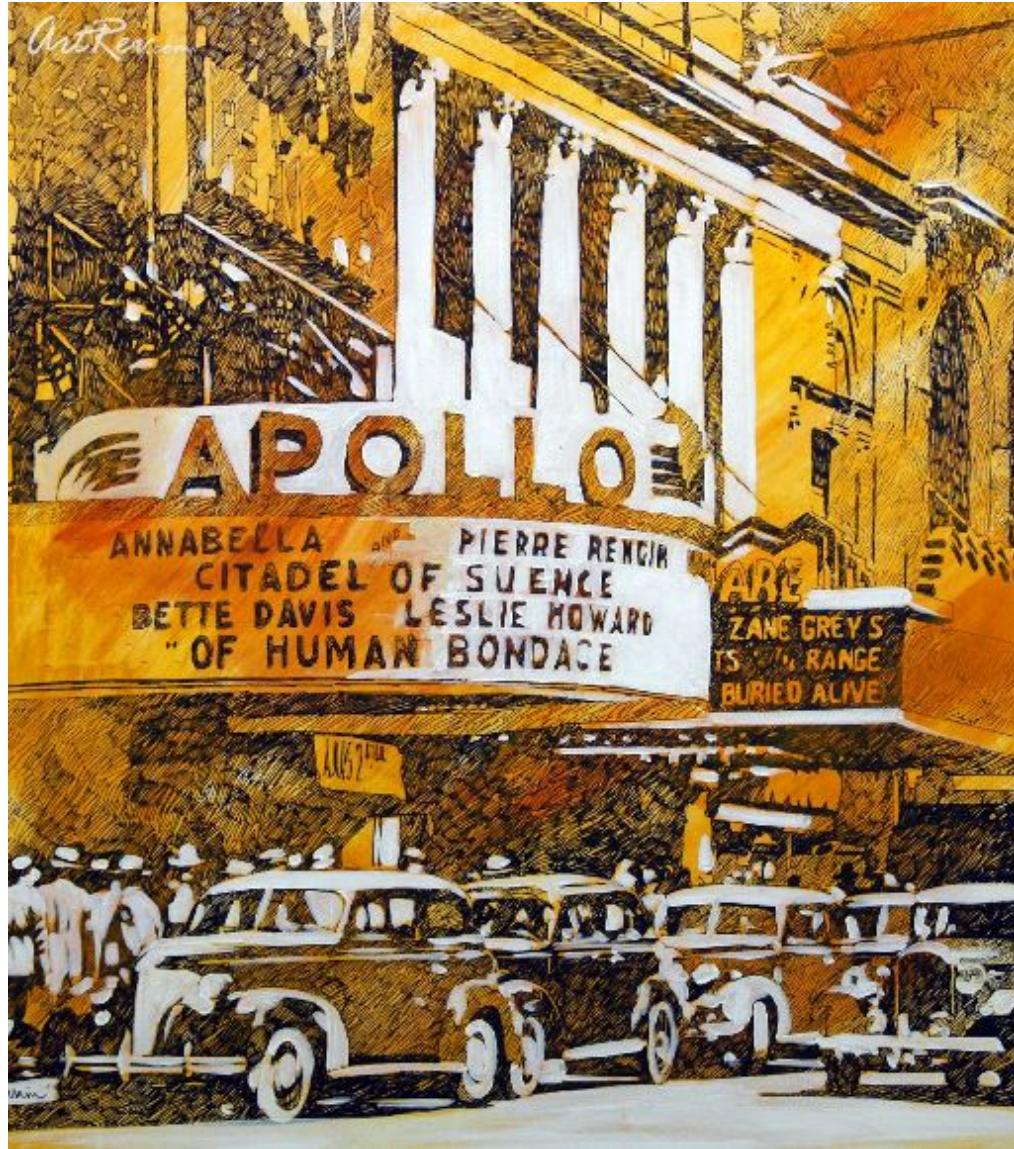

[Apollo](#) , (circa 2011) by [Ilkin Deniz](#) (On Sale!)

Mixed Media - Main Subject: Scenic

Item Number

6691759458

Retail Value

\$400

ArtRev.com Price

\$150

You Save 62% Off [-\$250.00]

Dimensions (As Shown)

15W x 17H Inches

38.1W x 43.18H cm

Medium

Mixed Media

Custom Framing

- Design-it-yourself and Save!
- Museum-Quality Framing
- Up to 50% off Gallery Prices