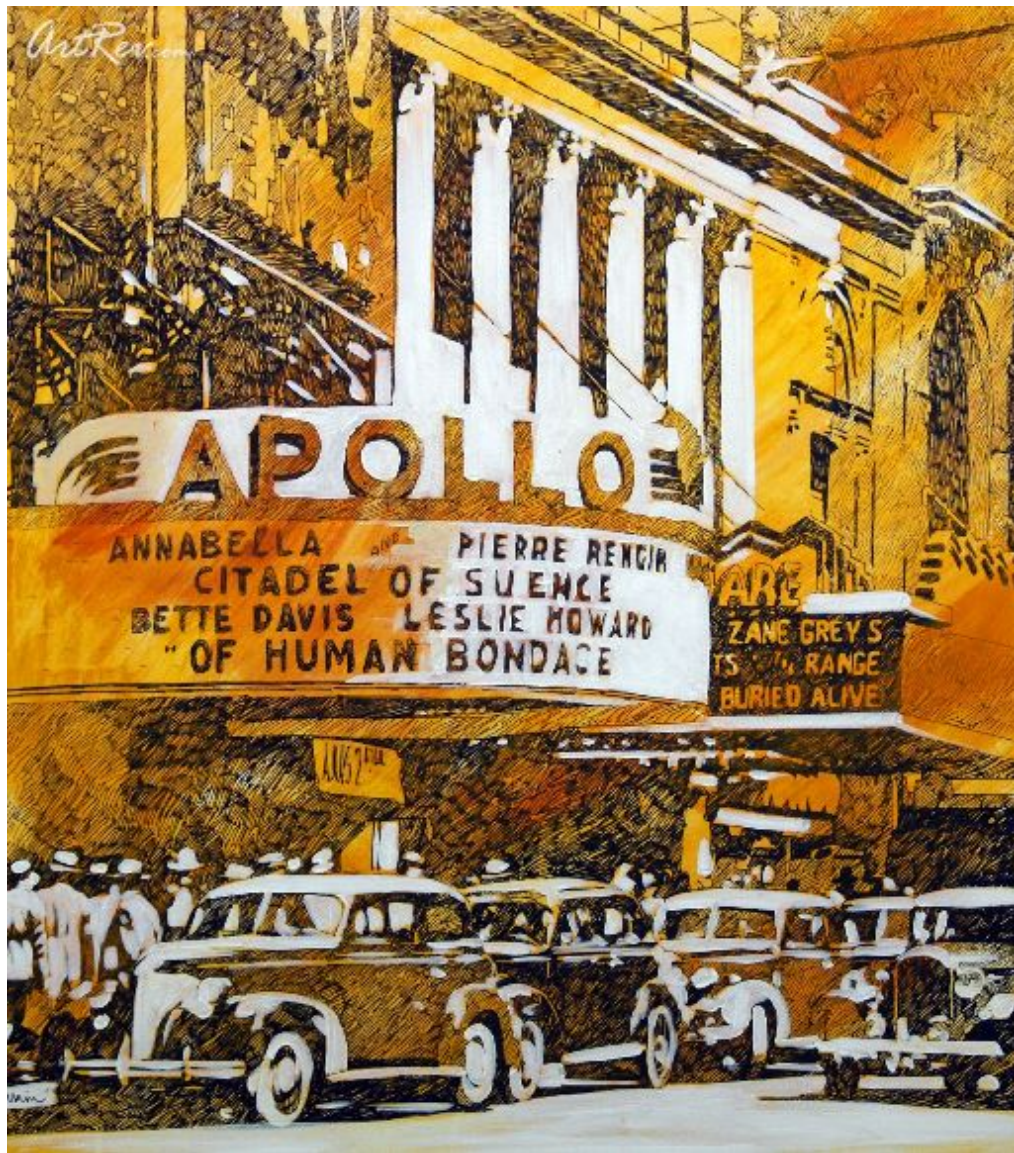

[Apollo](#) , (circa 2011) by [Ilkin Deniz](#) (On Sale!)

Mixed Media - Main Subject: Scenic

Item Number

6691759458

Retail Value

\$400

ArtRev.com Price

\$150

You Save 62% Off [-\$250.00]

Dimensions (As Shown)

15W x 17H Inches

38.1W x 43.18H cm

Medium

Mixed Media

Custom Framing

- Design-it-yourself and Save!
- Museum-Quality Framing
- Up to 50% off Gallery Prices