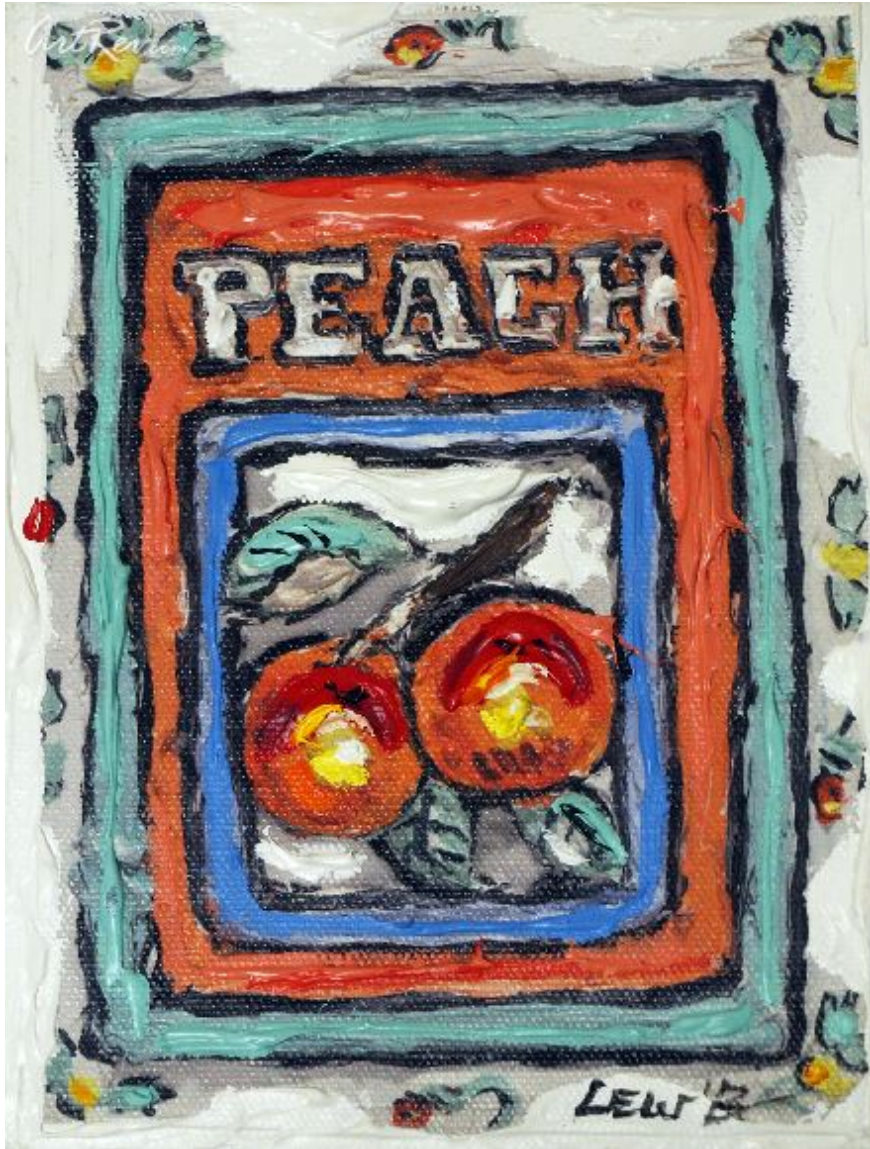

[Peach](#) , (circa 2013) by [Leslie Lew](#) (On Sale!)

Mixed Media - Main Subject: Food & Drink

Item Number

6625958801

Retail Value

\$600

ArtRev.com Price

\$299

You Save 50% Off [-\$301.00]

Dimensions (As Shown)

5W x 7H x 0.5D Inches

12.7W x 17.78H x 1.27D cm

Medium

Mixed Media

Custom Framing

- Design-it-yourself and Save!
- Museum-Quality Framing
- Up to 50% off Gallery Prices