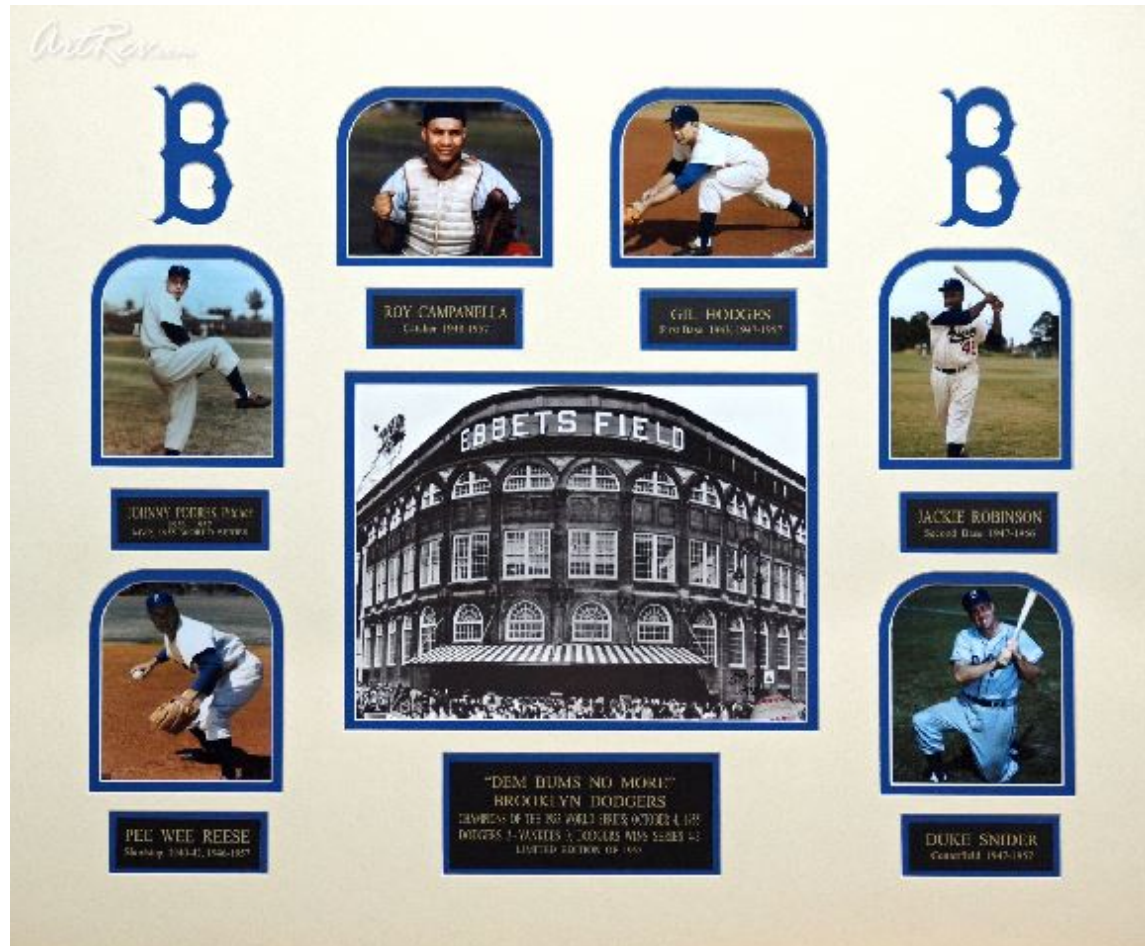

[Brooklyn Dodgers Multi Photo Collage](#) by [Mounted Memories](#)
Memorabilia Item - Main Subject: Sports

Item Number
6612658667

Retail Value
\$180

ArtRev.com Price
\$150
You Save 17% Off [-\$30.00]

Dimensions (As Shown)
24W x 20H Inches
60.96W x 50.8H cm

Medium
Memorabilia Item

Edition
- Limited Edition of 1955
- Numbered 

About Mounted Memories

Mounted Memories, Inc. began operations in 1989. During this time we have grown from a 500 square foot area in the back of a baseball card shop to a 50,000 square foot facility in Sunrise, Florida with satellite offices in Denver, Colorado and Northbrook, IL to help service our customers across the country. In 1998, Mounted Memories merged with Dreams, Inc, a publicly traded company. In April 2007, Dreams Inc began trading on the American Stock Exchange under the symbol DRJ.