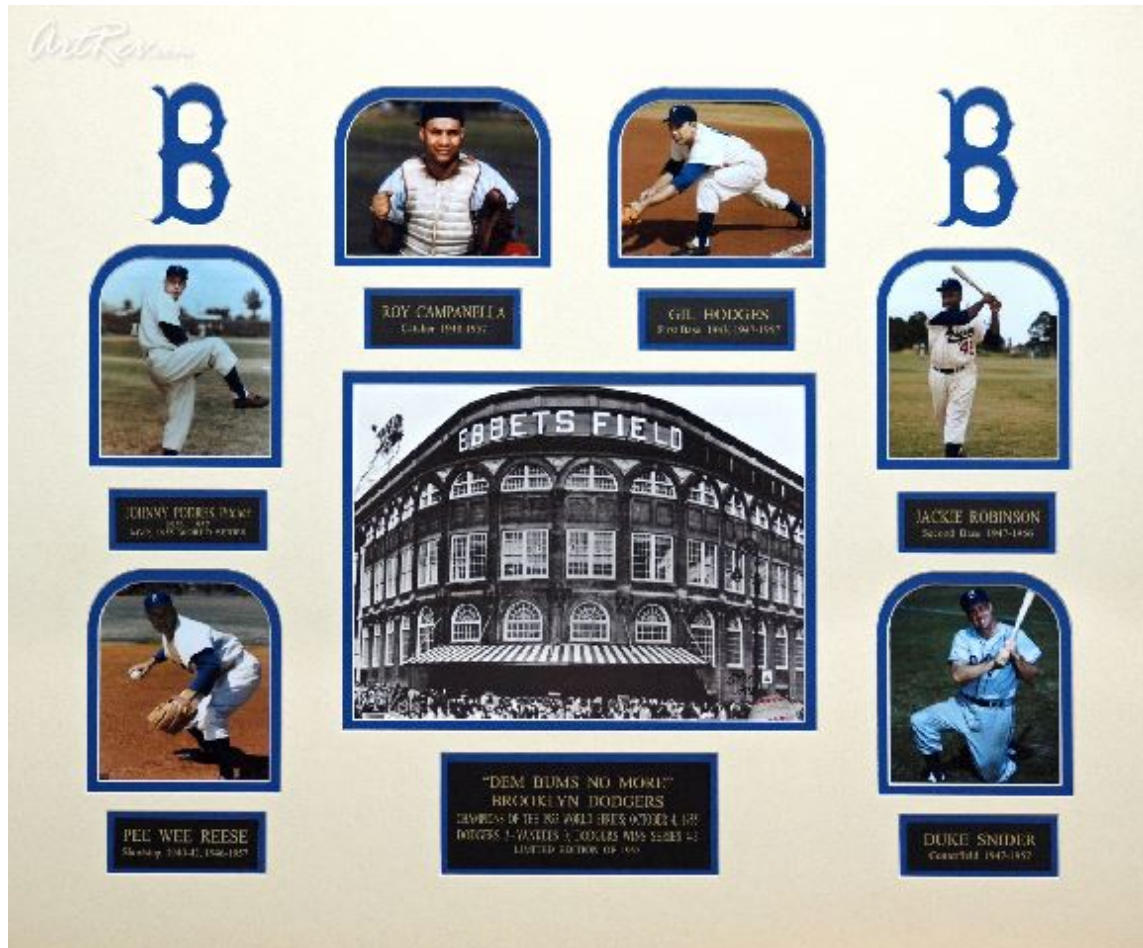

[Brooklyn Dodgers Multi Photo Collage](#) by [Mounted Memories](#)

Memorabilia Item - Main Subject: Sports

Item Number
6612658667

Retail Value
\$180

ArtRev.com Price
\$150
You Save 17% Off [-\$30.00]

Dimensions (As Shown)
24W x 20H Inches
60.96W x 50.8H cm

Medium
Memorabilia Item

Edition
- Limited Edition of 1955
- Numbered 

About Mounted Memories

Mounted Memories, Inc. began operations in 1989. During this time we have grown from a 500 square foot area in the back of a baseball card shop to a 50,000 square foot facility in Sunrise, Florida with satellite offices in Denver, Colorado and Northbrook, IL to help service our customers across the country. In 1998, Mounted Memories merged with Dreams, Inc, a publicly traded company. In April 2007, Dreams Inc began trading on the American Stock Exchange under the symbol DRJ.