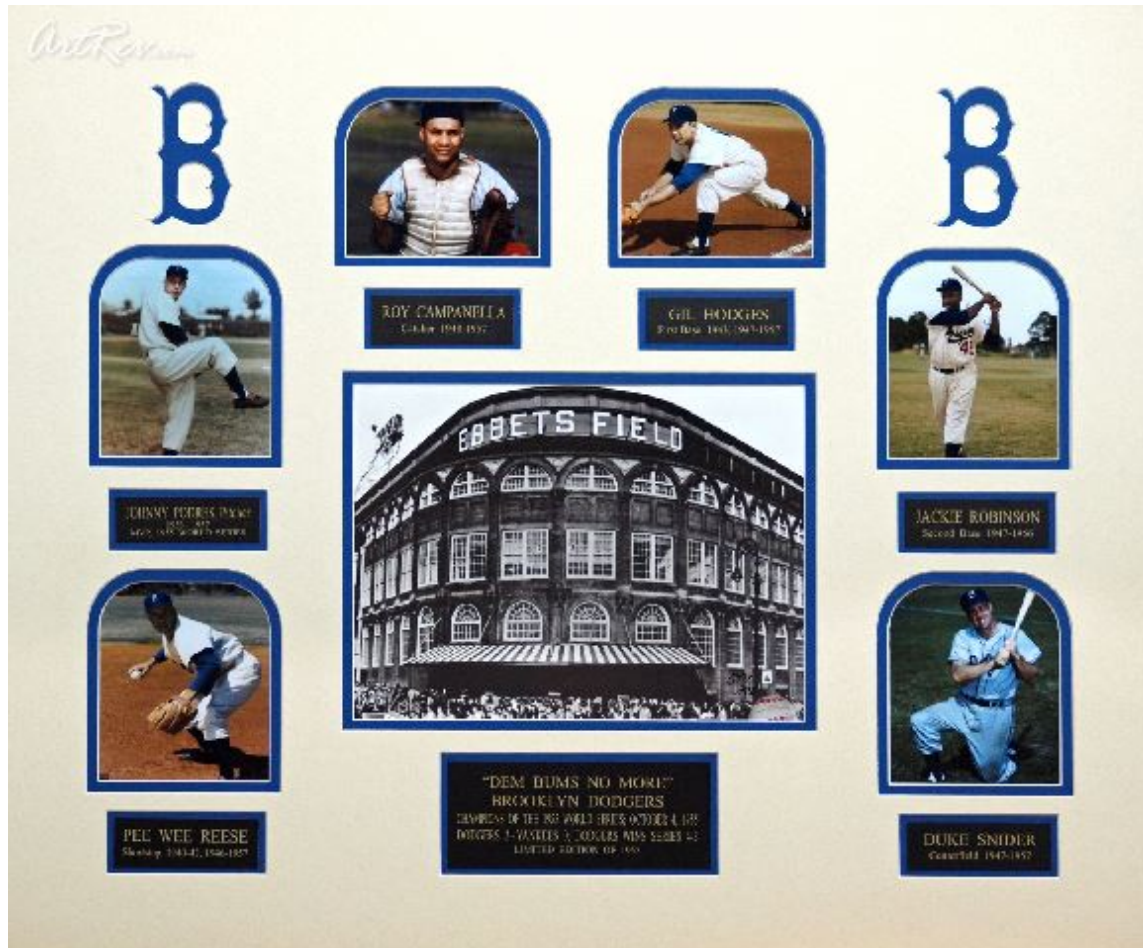

[Brooklyn Dodgers Multi Photo Collage](#) by [Mounted Memories](#)
Memorabilia Item - Main Subject: Sports

Item Number
6612658667

Retail Value
\$180

ArtRev.com Price
\$150
You Save 17% Off [-\$30.00]

Dimensions (As Shown)
24W x 20H Inches
60.96W x 50.8H cm

Medium
Memorabilia Item

Edition
- Limited Edition of 1955
- Numbered 

About Mounted Memories

Mounted Memories, Inc. began operations in 1989. During this time we have grown from a 500 square foot area in the back of a baseball card shop to a 50,000 square foot facility in Sunrise, Florida with satellite offices in Denver, Colorado and Northbrook, IL to help service our customers across the country. In 1998, Mounted Memories merged with Dreams, Inc, a publicly traded company. In April 2007, Dreams Inc began trading on the American Stock Exchange under the symbol DRJ.