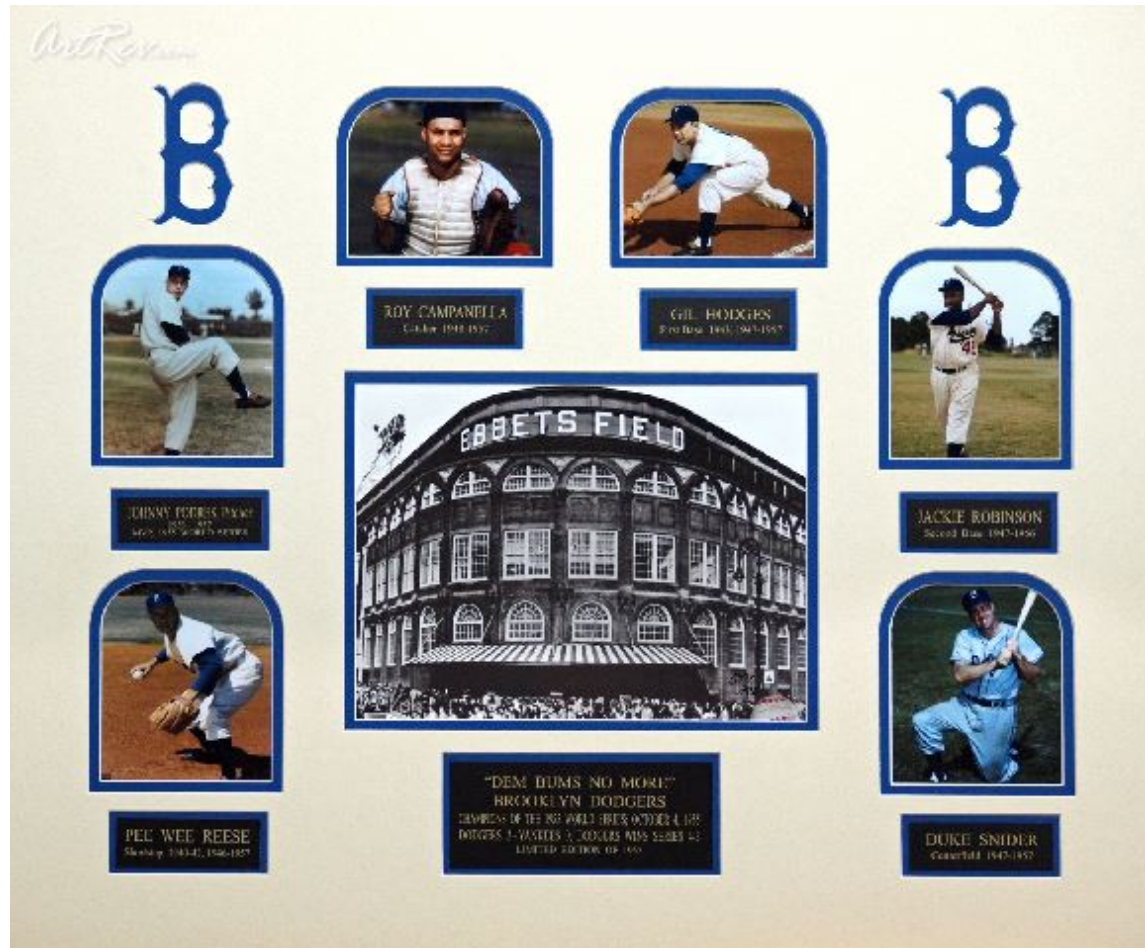

[Brooklyn Dodgers Multi Photo Collage](#) by [Mounted Memories](#)
Memorabilia Item - Main Subject: Sports

Item Number
6612658667

Retail Value
\$180

ArtRev.com Price
\$150
You Save 17% Off [-\$30.00]

Dimensions (As Shown)
24W x 20H Inches
60.96W x 50.8H cm

Medium
Memorabilia Item

Edition
- Limited Edition of 1955
- Numbered 

About Mounted Memories

Mounted Memories, Inc. began operations in 1989. During this time we have grown from a 500 square foot area in the back of a baseball card shop to a 50,000 square foot facility in Sunrise, Florida with satellite offices in Denver, Colorado and Northbrook, IL to help service our customers across the country. In 1998, Mounted Memories merged with Dreams, Inc, a publicly traded company. In April 2007, Dreams Inc began trading on the American Stock Exchange under the symbol DRJ.