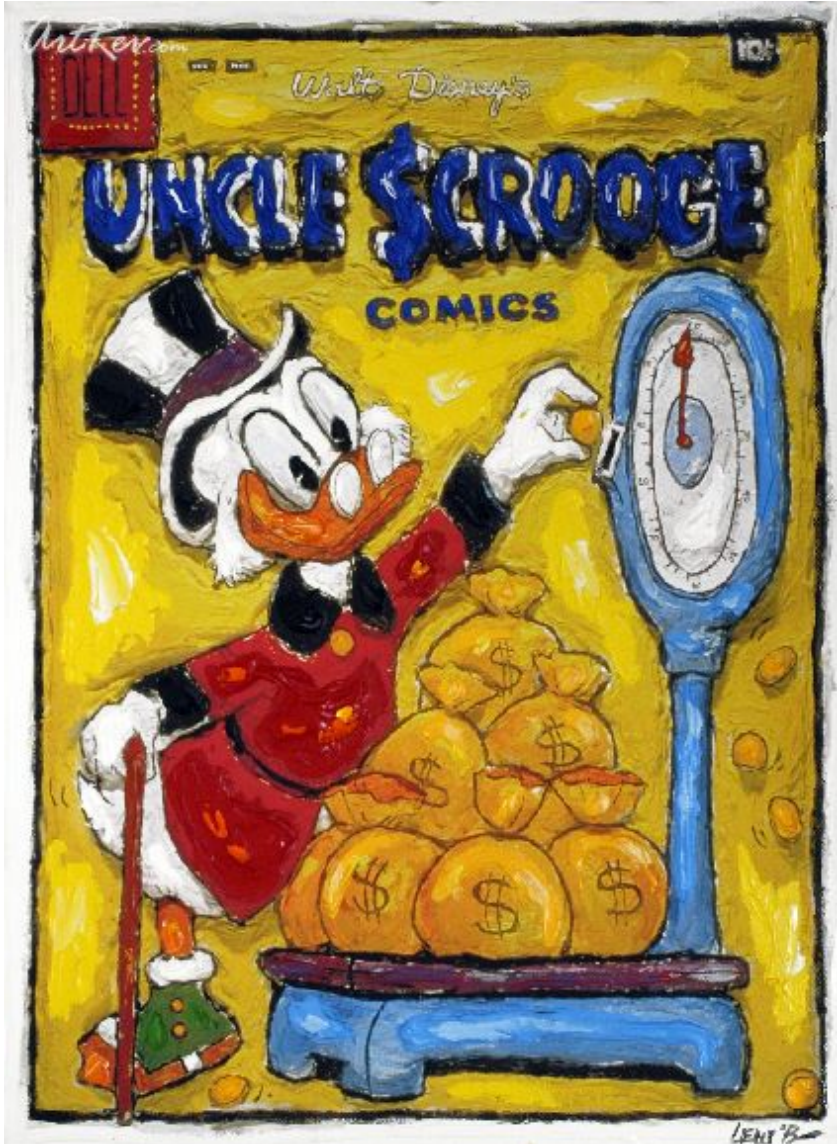

[Uncle Scrooge](#), (circa 2013) by [Leslie Lew](#)
Mixed Media - Main Subject: Animation & Cartoon

Item Number
6581758358

Retail Value
\$1,300

ArtRev.com Price
\$550
You Save 58% Off [-\$750.00]

Dimensions (As Shown)
14W x 18H x 0.5D Inches
35.56W x 45.72H x 1.27D cm