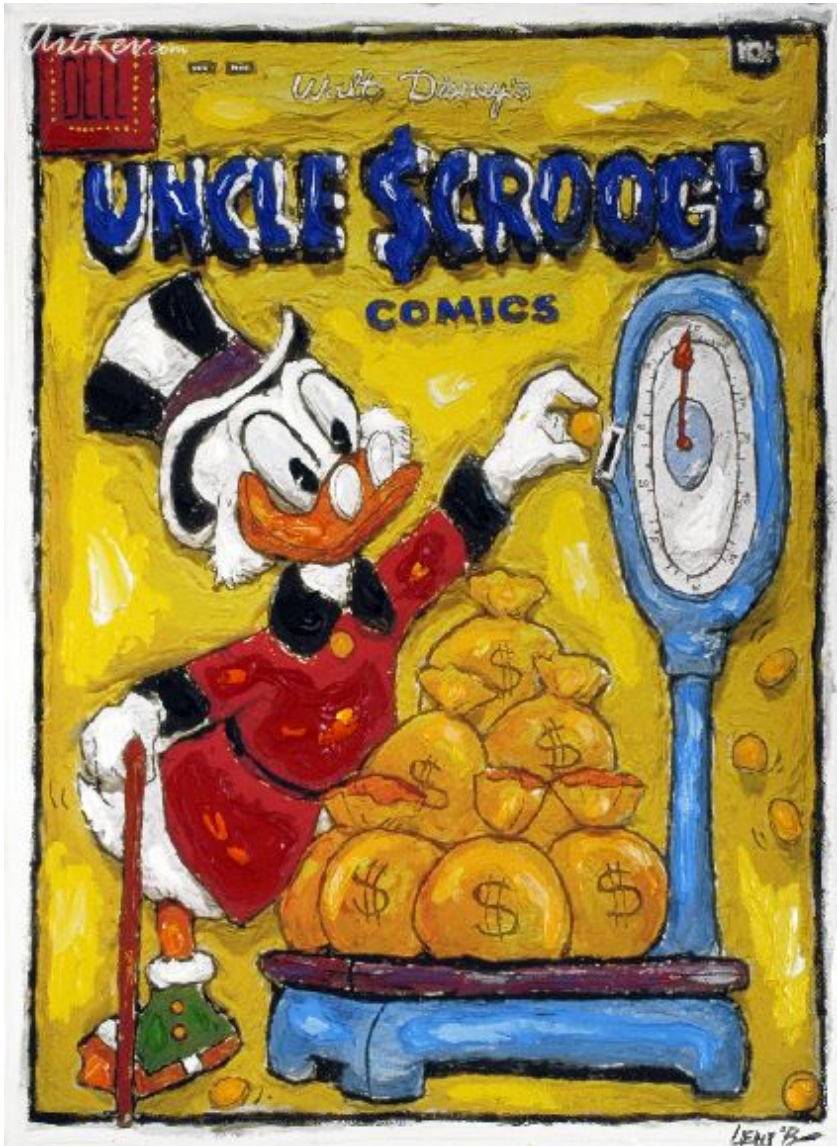

[Uncle Scrooge](#), (circa 2013) by [Leslie Lew](#)
Mixed Media - Main Subject: Animation & Cartoon

Item Number
6581758358

Retail Value
\$1,300

ArtRev.com Price
\$550
You Save 58% Off [-\$750.00]

Dimensions (As Shown)
14W x 18H x 0.5D Inches
35.56W x 45.72H x 1.27D cm

Medium
Mixed Media

Custom Framing

- Design-it-yourself and Save!
- Museum-Quality Framing
- Up to 50% off Gallery Prices

Frame Your Artwork Online & Save!

Did you know that you can custom frame this artwork to your exact taste and specifications. Spark your own creativity and frame your artwork in as little as 2 minutes in three easy steps! Our Online frame shop offers museum quality framing services at prices up to 50% off your local gallery or frame shop. [See art collection](#) .