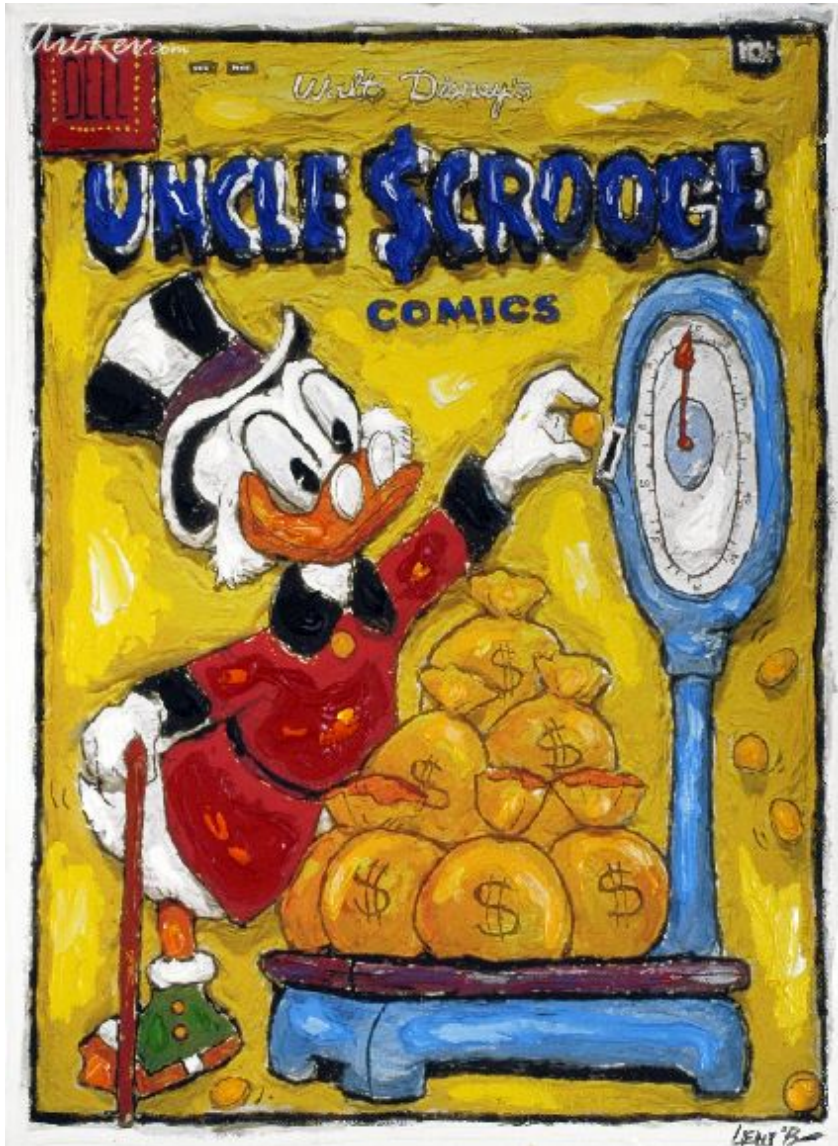

[Uncle Scrooge](#), (circa 2013) by [Leslie Lew](#)
Mixed Media - Main Subject: Animation & Cartoon

Item Number
6581758358

Retail Value
\$1,300

ArtRev.com Price
\$550
You Save 58% Off [-\$750.00]

Dimensions (As Shown)
14W x 18H x 0.5D Inches
35.56W x 45.72H x 1.27D cm

Medium
Mixed Media

Custom Framing

- Design-it-yourself and Save!
- Museum-Quality Framing
- Up to 50% off Gallery Prices

Frame Your Artwork Online & Save!

Did you know that you can custom frame this artwork to your exact taste and specifications. Spark your own creativity and frame your artwork in as little as 2 minutes in three easy steps! Our Online frame shop offers museum quality framing services at prices up to 50% off your local gallery or frame shop. [See art collection](#) .