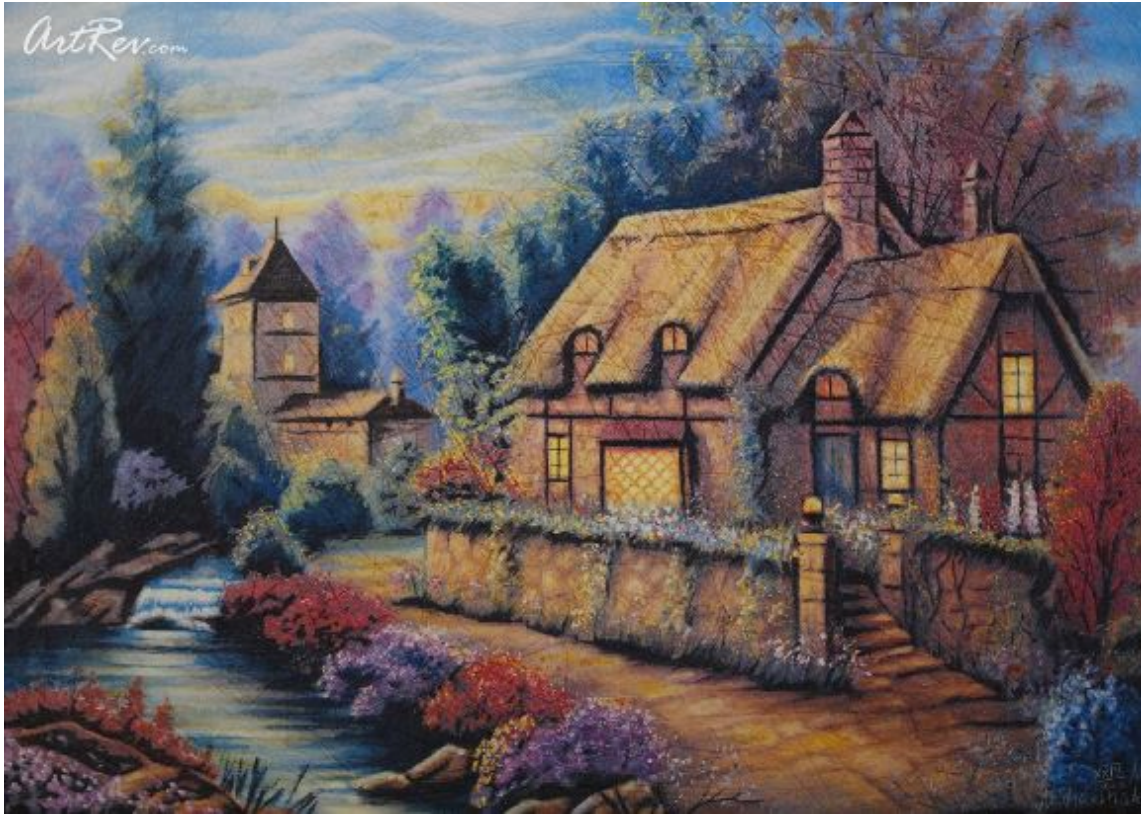

## Dot's Cottage by Michael Sharinski (On Sale!)

Serolithograph On Paper - Main Subject: Landscape

**Item Number**

6435456896

**Retail Value**

\$125

**ArtRev.com Price**

\$75

You Save 40% Off [-\$50.00]

**Dimensions (As Shown)**

26W x 19.25H Inches

66.04W x 48.9H cm

**Medium**

Serolithograph On Paper

**Edition**

- Limited Edition of 195