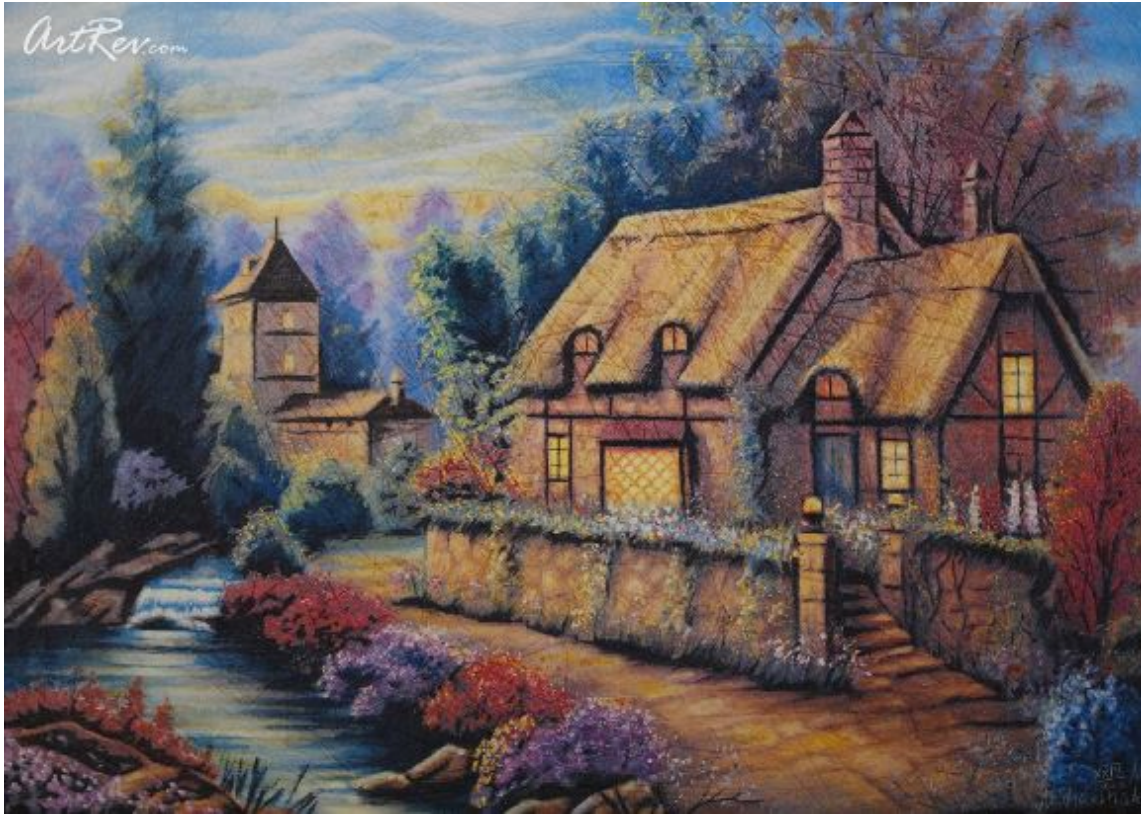

## [Dot's Cottage](#) by [Michael Sharinski](#) (On Sale!)

Serolithograph On Paper - Main Subject: Landscape

**Item Number**

6435456896

**Retail Value**

\$125

**ArtRev.com Price**

\$75

You Save 40% Off [-\$50.00]

**Dimensions (As Shown)**

26W x 19.25H Inches

66.04W x 48.9H cm

**Medium**

Serolithograph On Paper

**Edition**

- Limited Edition of 195