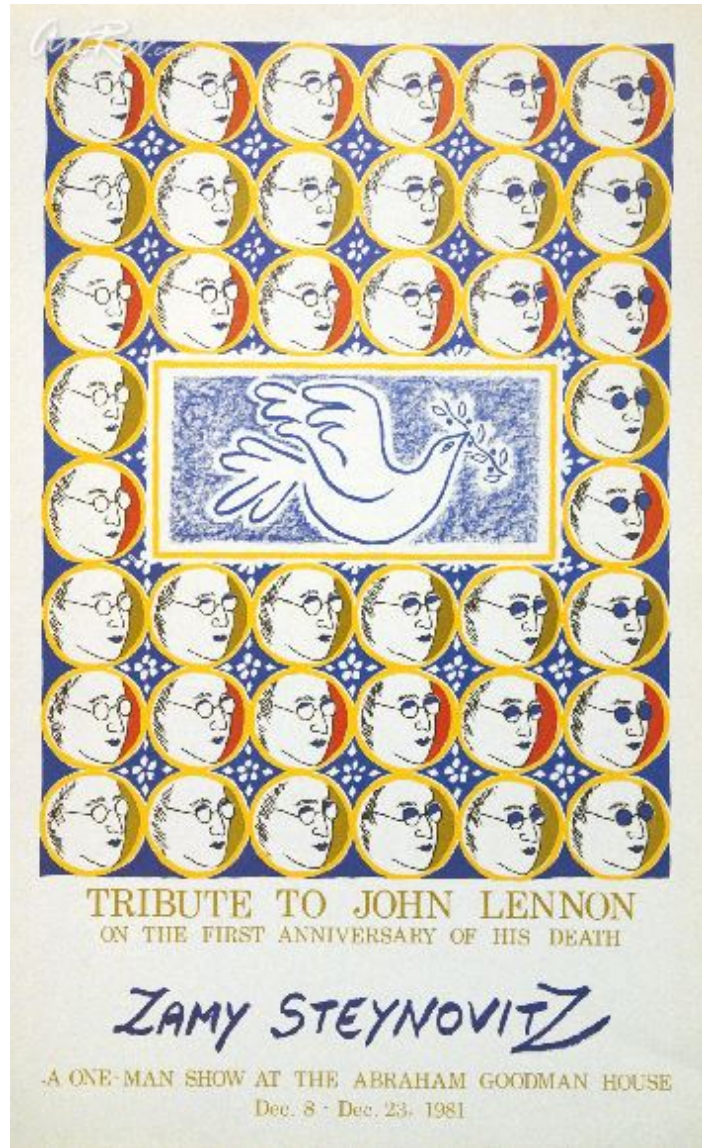

[Tribute to John Lennon](#) by [Zamy Steynovitz](#) (On Sale!)

Fine Art Print - Main Subject: Illustration

**Item Number**  
6396556507

**Retail Value**  
\$120

**ArtRev.com Price**  
\$39  
You Save 68% Off [-\$81.00]

**Dimensions (As Shown)**  
17.25W x 28H Inches  
43.82W x 71.12H cm

**Medium**  
Fine Art Print

**Edition**  
- Edition Size is Unknown

**Custom Framing**

- Design-it-yourself and Save!
- Museum-Quality Framing
- Up to 50% off Gallery Prices