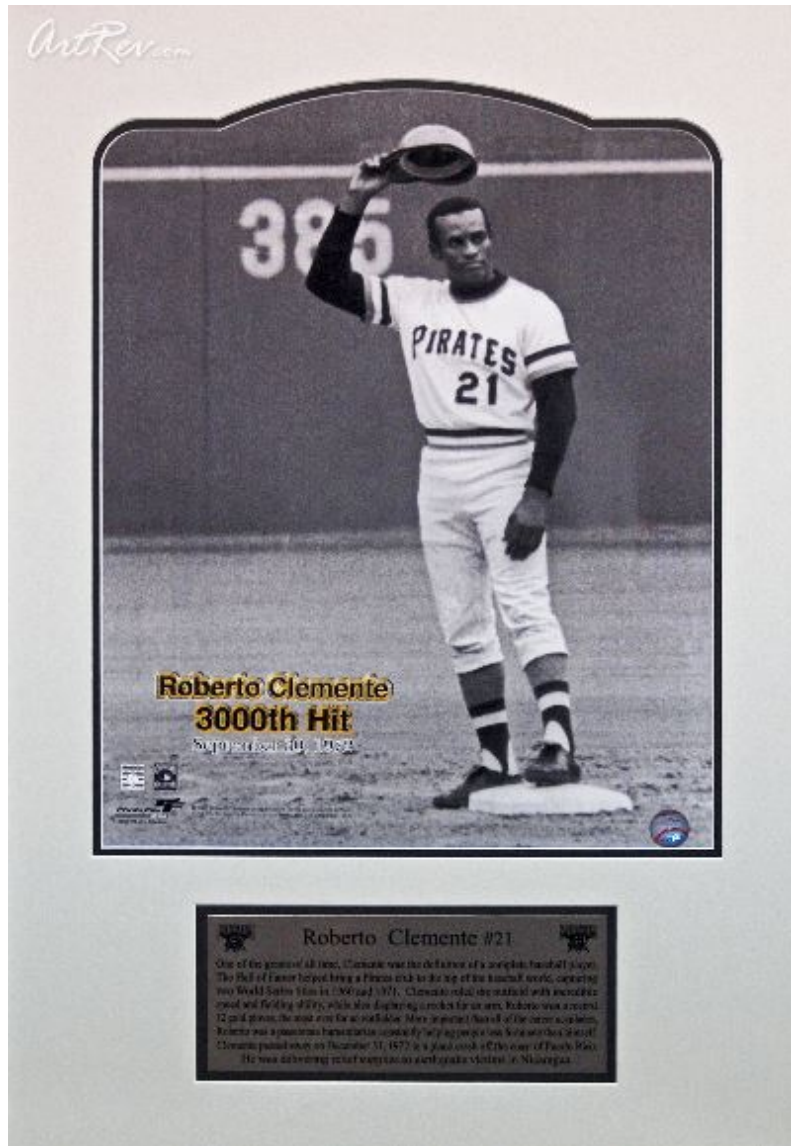

[Roberto Clemente 3000 Hit Photo](#) by [Mounted Memories](#)

Memorabilia Item - Main Subject: Sports

**Item Number**

6286155403

**Retail Value**

\$200

**ArtRev.com Price**

\$140

You Save 30% Off [-\$60.00]

**Dimensions (As Shown)**

20.25W x 29.75H Inches

51.44W x 75.56H cm

**Medium**

Memorabilia Item

**Edition**

- Edition Size is Unknown