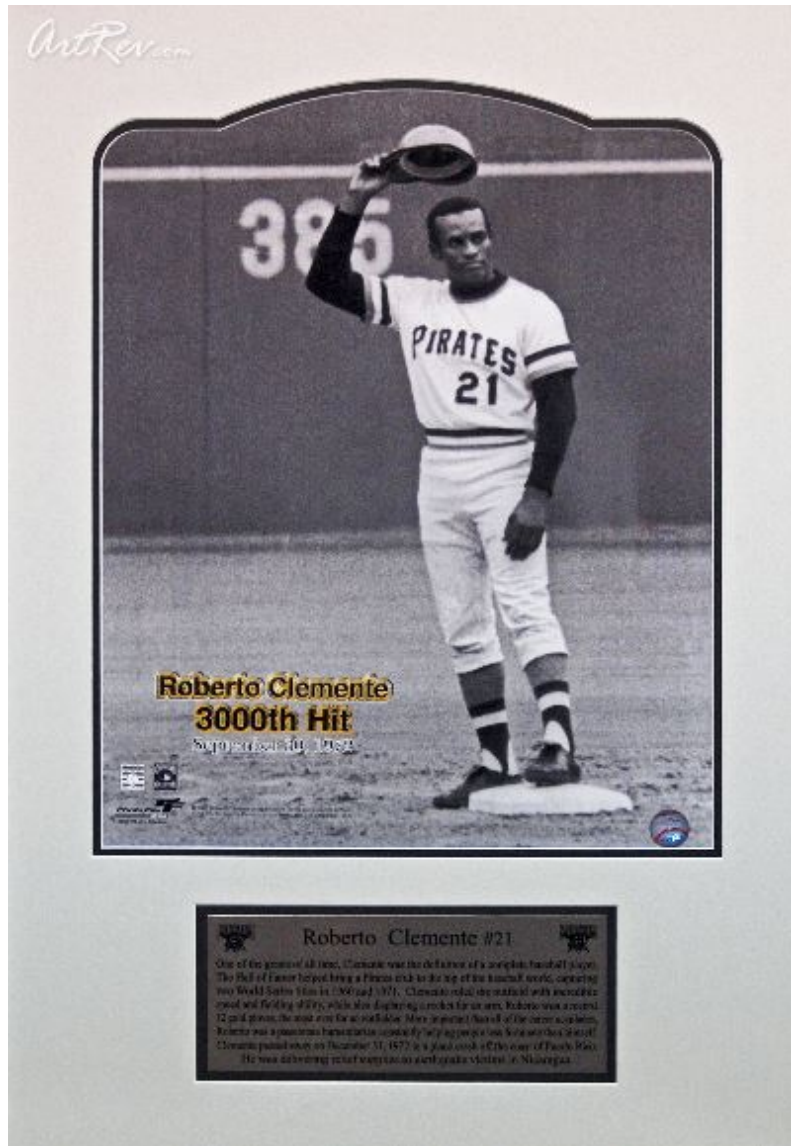

[Roberto Clemente 3000 Hit Photo](#) by [Mounted Memories](#)

Memorabilia Item - Main Subject: Sports

Item Number

6286155403

Retail Value

\$200

ArtRev.com Price

\$140

You Save 30% Off [-\$60.00]

Dimensions (As Shown)

20.25W x 29.75H Inches

51.44W x 75.56H cm

Medium

Memorabilia Item

Edition

- Edition Size is Unknown