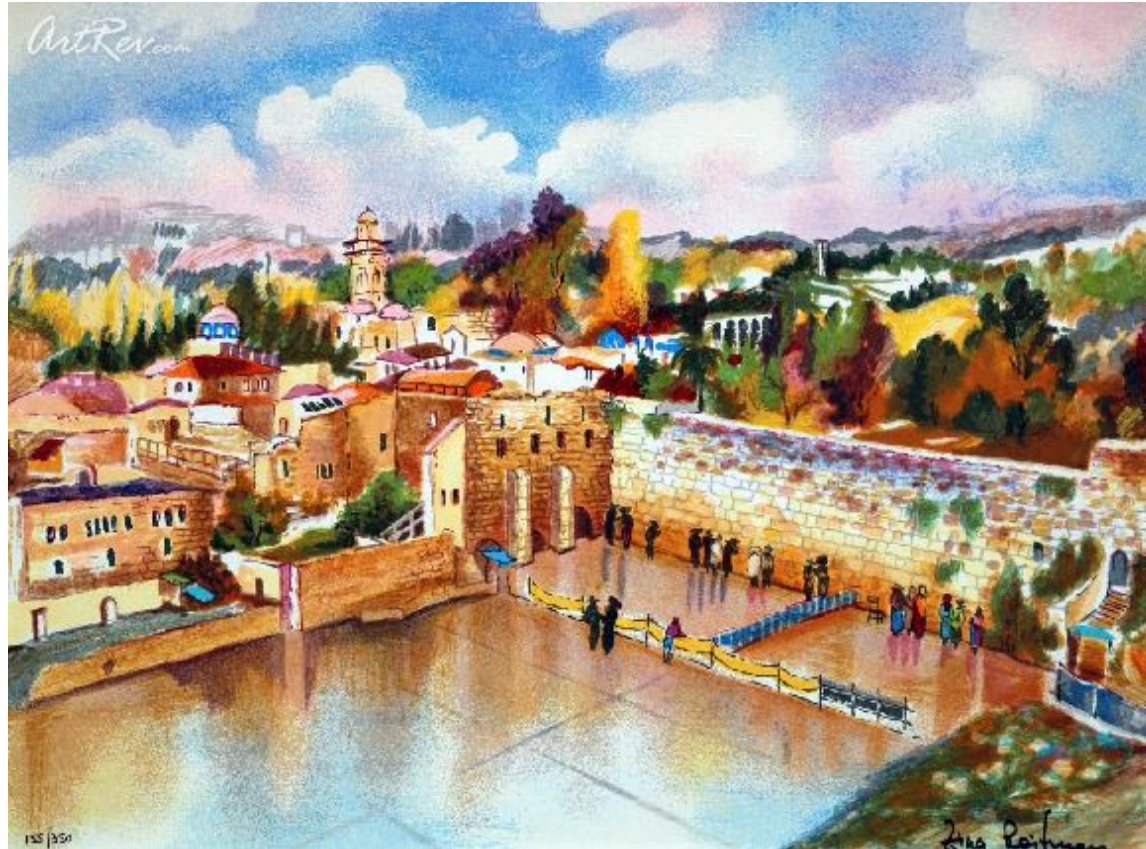

Jerusalem by Zina Roitman (On Sale!)

Serigraph on Paper - Main Subject: Landscape

Item Number

6257055111

Retail Value

$130

ArtRev.com Price

$70

You Save 46% Off [-$60.00]

Dimensions (As Shown)

15.5W x 11.5H Inches

39.37W x 29.21H cm

Medium

Serigraph on Paper

Edition

- Limited Edition of 350

- Hand-Signed

- Numbered

Custom Framing

- Design-it-yourself and Save!
- Museum-Quality Framing
- Up to 50% off Gallery Prices

Frame Your Artwork Online & Save!

Did you know that you can custom frame this artwork to your exact taste and specifications. Spark your own creativity and frame your artwork in as little as 2 minutes in three easy steps! Our Online frame shop offers museum quality framing services at prices up to 50% off your local gallery or frame shop. [See art collection](#) .

About Zina Roitman

Zina Roitman was born on December 17, 1944 in the U.S.S.R. She lived in Moldavia where she graduated from high school in 1961. From 1961 to 1965, she studied in the Art Academy of Kishenev, taking courses in classical drawing, painting and graphics.

Such artists as Vasarely, Matisse, Picasso, Chagall and many Japanese's artists influenced the young student's approach to art .In 1974, Zina Roitman immigrated to Israel. Her twelve years in the country were spent mastering aquarelle techniques and searching for new ways to express herself. One finds Zina Roitman's aquarelles painted in "dry" and "wet", in bright and pastel tones at numerous exhibitions in different Israeli galleries. From painting landscapes from life in the classical style, Zina turns to associative images mixed with lyrical dreams and mysticism.

The artist achieves harmony and aesthetic beauty through the wonderful feeling on the material she works with and the transparent clarity of her colors.