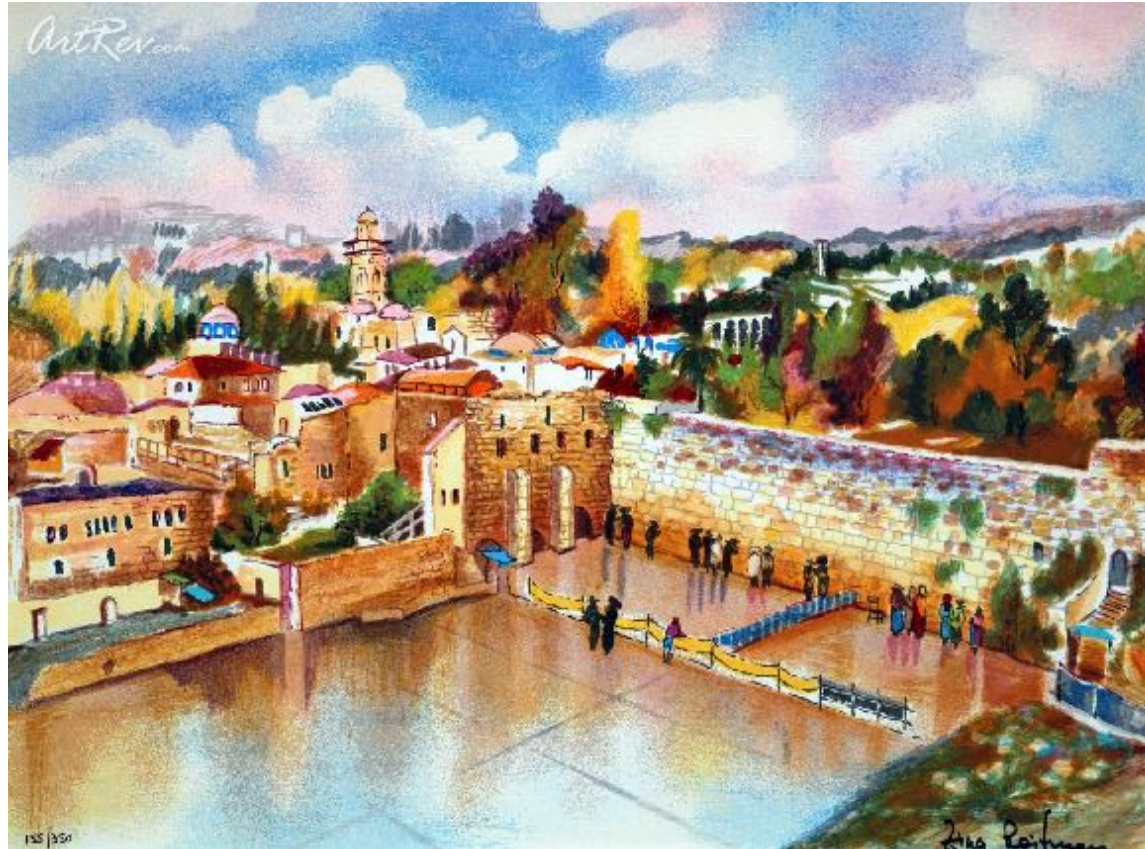

[Jerusalem](#) by [Zina Roitman](#) (On Sale!)

Serigraph on Paper - Main Subject: Landscape

Item Number

6257055111

Retail Value

$130

ArtRev.com Price

$70

You Save 46% Off [-$60.00]

Dimensions (As Shown)

15.5W x 11.5H Inches

39.37W x 29.21H cm

Medium

Serigraph on Paper

Edition

- Limited Edition of 350

- Hand-Signed

- Numbered

Custom Framing

- Design-it-yourself and Save!
- Museum-Quality Framing
- Up to 50% off Gallery Prices

Frame Your Artwork Online & Save!

Did you know that you can custom frame this artwork to your exact taste and specifications. Spark your own creativity and frame your artwork in as little as 2 minutes in three easy steps! Our Online frame shop offers museum quality framing services at prices up to 50% off your local gallery or frame shop. [See art collection](#) .

About Zina Roitman

Zina Roitman was born on December 17, 1944 in the U.S.S.R. She lived in Moldavia where she graduated from high school in 1961. From 1961 to 1965, she studied in the Art Academy of Kishenev, taking courses in classical drawing, painting and graphics.

Such artists as Vasarely, Matisse, Picasso, Chagall and many Japanese's artists influenced the young student's approach to art .In 1974, Zina Roitman immigrated to Israel. Her twelve years in the country were spent mastering aquarelle techniques and searching for new ways to express herself. One finds Zina Roitman's aquarelles painted in "dry" and "wet", in bright and pastel tones at numerous exhibitions in different Israeli galleries. From painting landscapes from life in the classical style, Zina turns to associative images mixed with lyrical dreams and mysticism.

The artist achieves harmony and aesthetic beauty through the wonderful feeling on the material she works with and the transparent clarity of her colors.