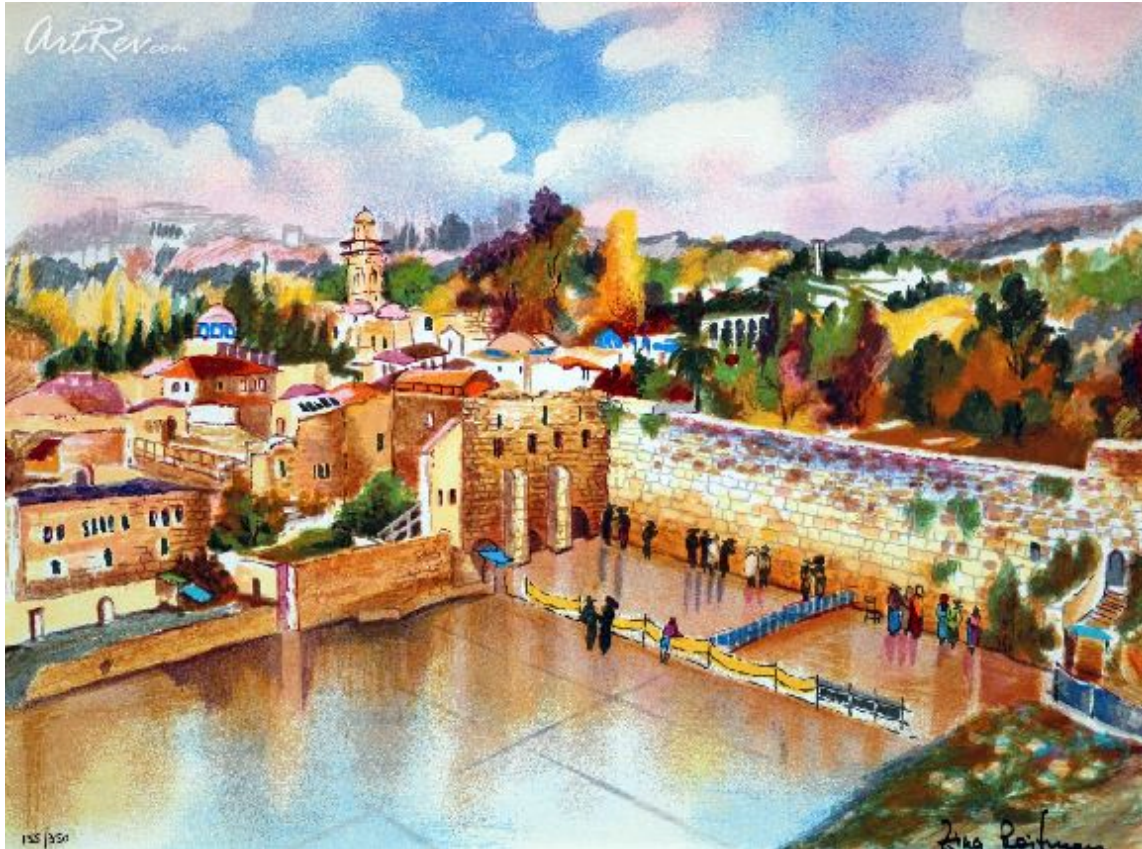

Jerusalem by Zina Roitman (On Sale!)

Serigraph on Paper - Main Subject: Landscape

Item Number

6257055111

Retail Value

$130

ArtRev.com Price

$70

You Save 46% Off [-$60.00]

Dimensions (As Shown)

15.5W x 11.5H Inches

39.37W x 29.21H cm

Medium

Serigraph on Paper

Edition

- Limited Edition of 350

- Hand-Signed

- Numbered

Custom Framing

- Design-it-yourself and Save!
- Museum-Quality Framing
- Up to 50% off Gallery Prices

Frame Your Artwork Online & Save!

Did you know that you can custom frame this artwork to your exact taste and specifications. Spark your own creativity and frame your artwork in as little as 2 minutes in three easy steps! Our Online frame shop offers museum quality framing services at prices up to 50% off your local gallery or frame shop. [See art collection](#) .

About Zina Roitman

Zina Roitman was born on December 17, 1944 in the U.S.S.R. She lived in Moldavia where she graduated from high school in 1961. From 1961 to 1965, she studied in the Art Academy of Kishenev, taking courses in classical drawing, painting and graphics.

Such artists as Vasarely, Matisse, Picasso, Chagall and many Japanese's artists influenced the young student's approach to art .In 1974, Zina Roitman immigrated to Israel. Her twelve years in the country were spent mastering aquarelle techniques and searching for new ways to express herself. One finds Zina Roitman's aquarelles painted in "dry" and "wet", in bright and pastel tones at numerous exhibitions in different Israeli galleries. From painting landscapes from life in the classical style, Zina turns to associative images mixed with lyrical dreams and mysticism.

The artist achieves harmony and aesthetic beauty through the wonderful feeling on the material she works with and the transparent clarity of her colors.