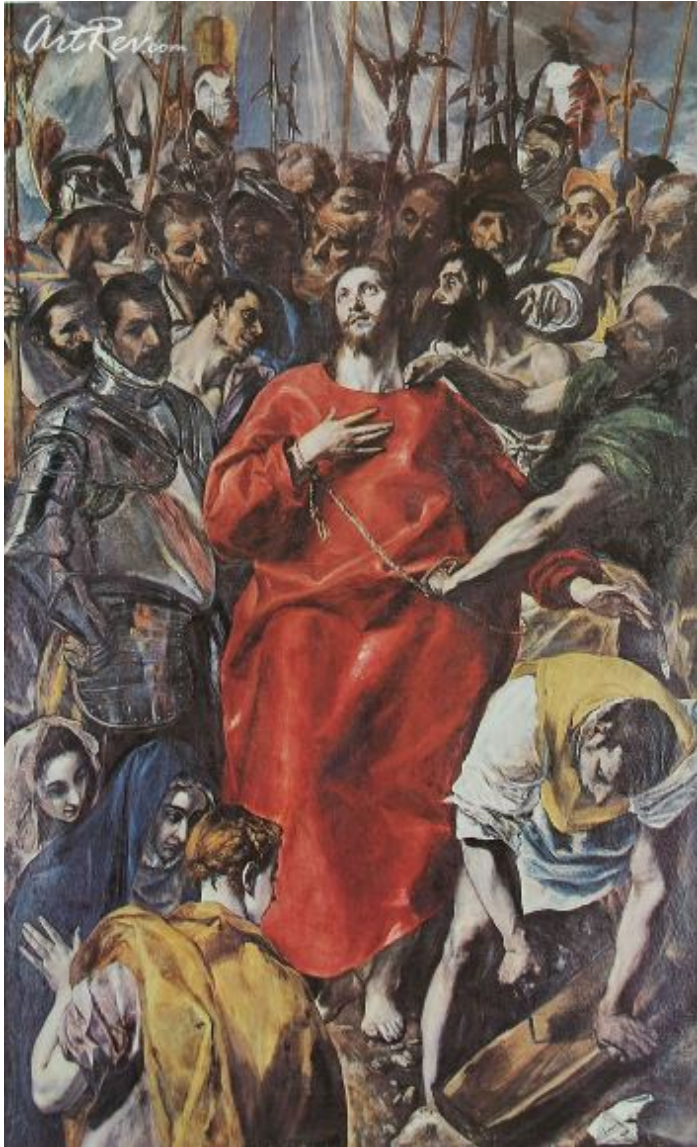

[Espolio \(The Disrobing of Christ\)](#) by [El Greco](#)

Original Lithographic Bookplate - Main Subject: Religion & Belief

**Item Number**

6011952661

**Retail Value**

\$110

**ArtRev.com Price**

\$75

You Save 32% Off [-\$35.00]

**Dimensions (As Shown)**

7.25W x 12.25H Inches

18.42W x 31.12H cm

**Medium**

Original Lithographic Bookplate

**Custom Framing**

- Design-it-yourself and Save!
- Museum-Quality Framing
- Up to 50% off Gallery Prices

In 1577 he emigrated to Toled in Spain where he lived and worked until the end of his life. El Greco is the best-known Greek-born painter in the world. His highly individual dramatic and expressionistic style met with the puzzlement of his contemporaries but gained newfound appreciation in the 20th century.

He is best known for tortuously elongated figures and often fantastic or phantasmagorical pigmentation; traits of an art which for certain intellectuals provides an ideal combination of the Eastern tradition of Byzantium and Western civilization.