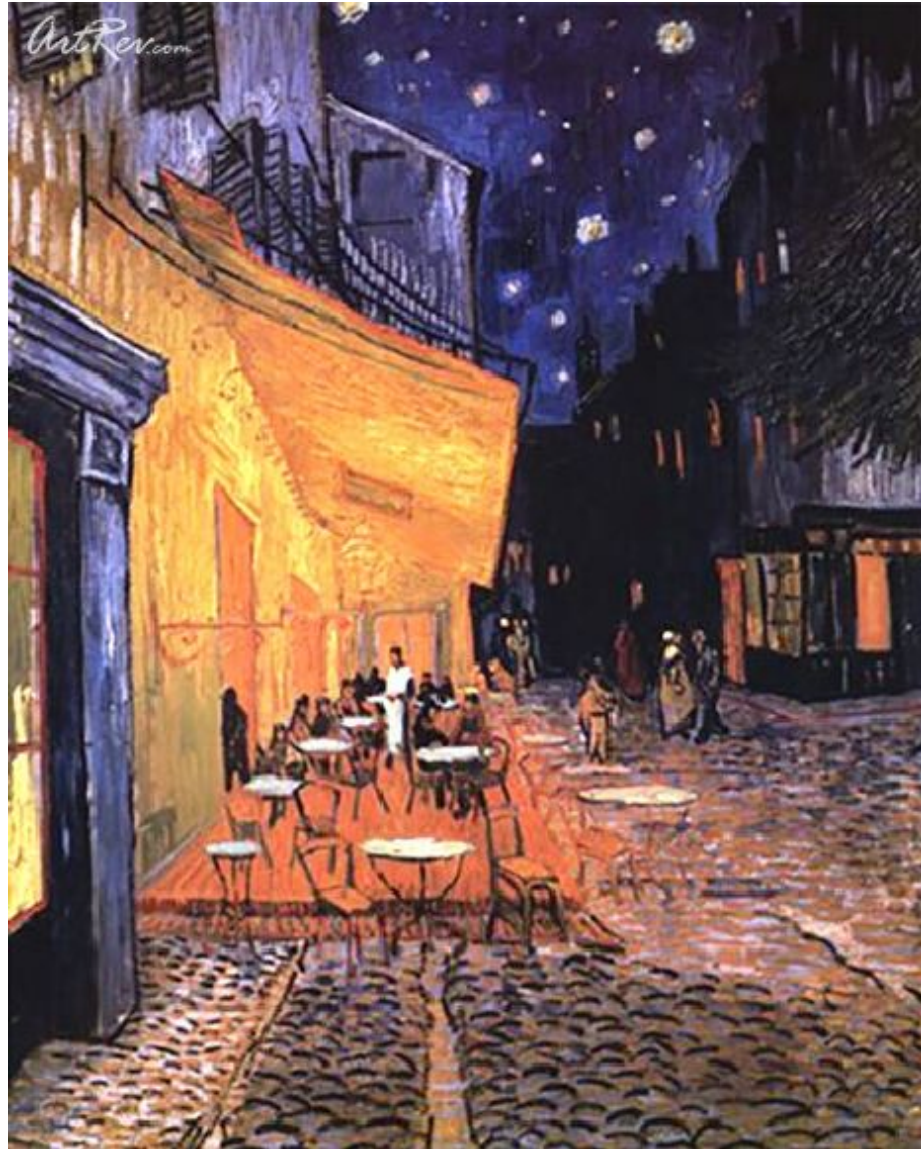

[The Cafe Terrace on the Place du Forum](#) by [Vincent van Gogh](#) (On Sale!)

Fine Art Print - Main Subject: Impressionism

**Item Number**  
5685749399

**Retail Value**  
\$10

**ArtRev.com Price**  
\$7  
You Save 30% Off [-\$3.01]

**Dimensions (As Shown)**  
8W x 10H Inches  
20.32W x 25.4H cm

**Medium**  
Fine Art Print

**Custom Framing**

- Design-it-yourself and Save!
- Museum-Quality Framing
- Up to 50% off Gallery Prices

**Frame Your Artwork Online & Save!**

and contoured forms, the anguish of a mental illness that eventually resulted in suicide.

After failing in both his career and love life, van Gogh turned inward, pursuing a position in the ministry. In 1880, disenchanted with priesthood, he discovered art as his new mission. The artist's earliest works were scenes of peasant life, but after a trip to Paris in 1886, where he encountered the works of the Impressionists and the Japanese prints en vogue at the time, he dramatically transformed his style from darkly colored realism to vibrant expressionism.