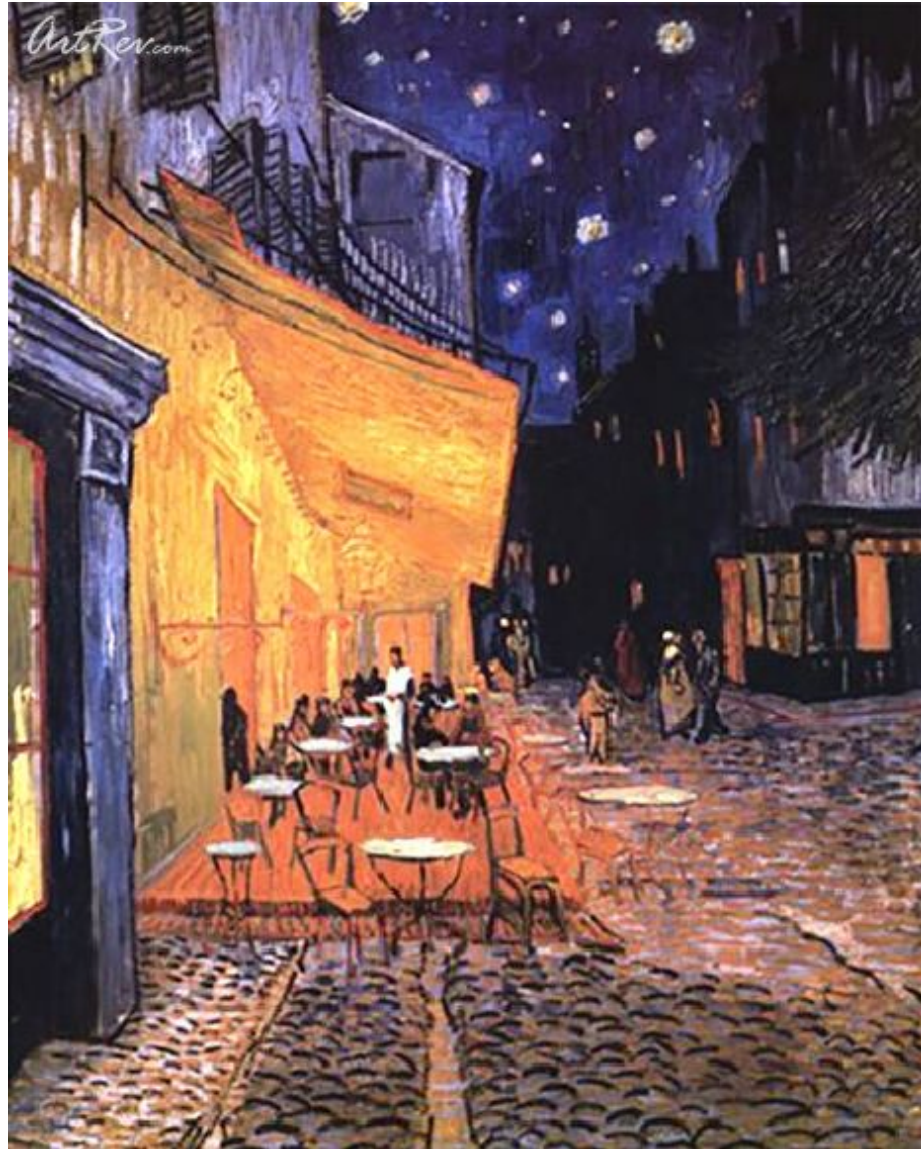

[The Cafe Terrace on the Place du Forum](#) by [Vincent van Gogh](#) (On Sale!)

Fine Art Print - Main Subject: Impressionism

**Item Number**

5685749399

**Retail Value**

\$10

**ArtRev.com Price**

\$7

You Save 30% Off [-\$3.01]

**Dimensions (As Shown)**

8W x 10H Inches

20.32W x 25.4H cm

**Medium**

Fine Art Print

**Custom Framing**

- Design-it-yourself and Save!
- Museum-Quality Framing
- Up to 50% off Gallery Prices

and contoured forms, the anguish of a mental illness that eventually resulted in suicide.

After failing in both his career and love life, van Gogh turned inward, pursuing a position in the ministry. In 1880, disenchanted with priesthood, he discovered art as his new mission. The artist's earliest works were scenes of peasant life, but after a trip to Paris in 1886, where he encountered the works of the Impressionists and the Japanese prints en vogue at the time, he dramatically transformed his style from darkly colored realism to vibrant expressionism.