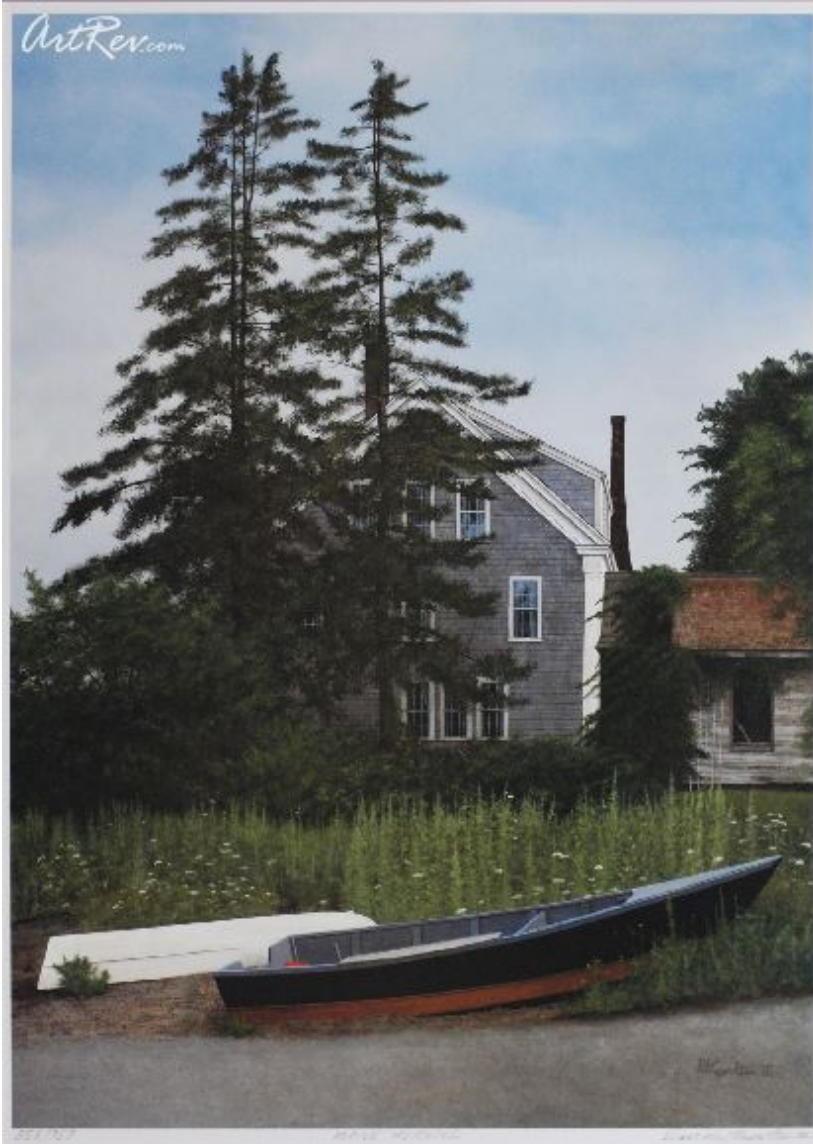

[Maine Morning](#) by [David Knowlton](#) (On Sale!)

Offset Lithograph - Main Subject: Boats

**Item Number**

5658449126

**Retail Value**

\$120

**ArtRev.com Price**

\$85

You Save 29% Off [-\$35.00]

**Dimensions (As Shown)**

11W x 15H Inches

27.94W x 38.1H cm

**Medium**

Offset Lithograph

**Edition**

- Limited Edition of 750