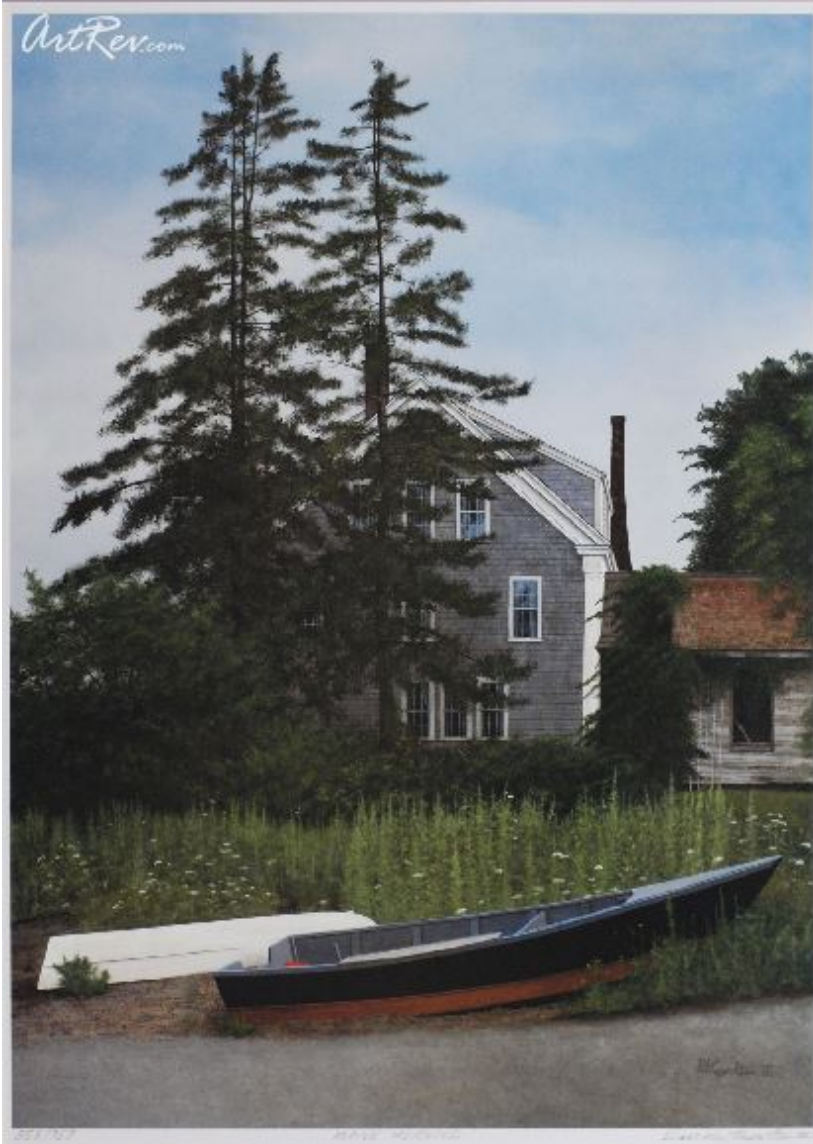

[Maine Morning](#) by [David Knowlton](#) (On Sale!)

Offset Lithograph - Main Subject: Boats

Item Number

5658449126

Retail Value

\$120

ArtRev.com Price

\$85

You Save 29% Off [-\$35.00]

Dimensions (As Shown)

11W x 15H Inches

27.94W x 38.1H cm

Medium

Offset Lithograph

Edition

- Limited Edition of 750