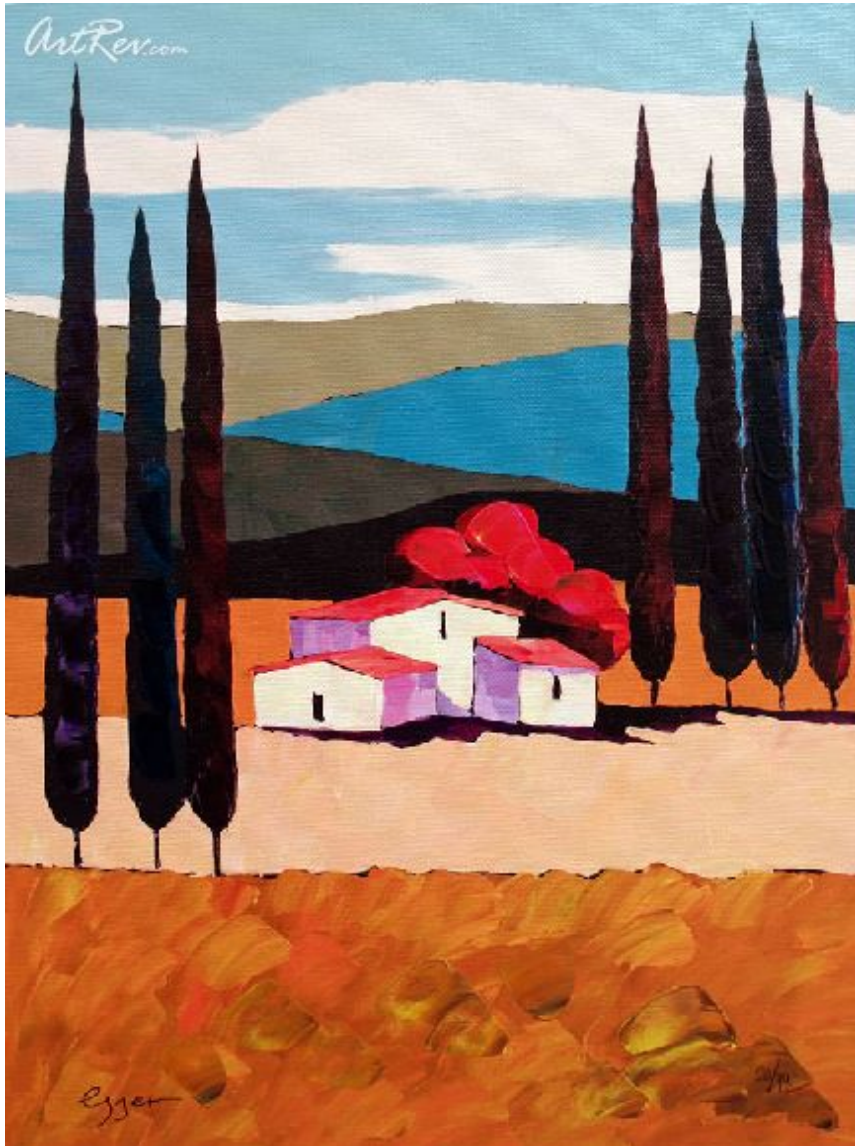

[Brilliance](#) by [Sveta Esser](#)

Giclee on Canvas - Main Subject: Landscape

**Item Number**

5249845040

**Retail Value**

\$350

**ArtRev.com Price**

\$250

You Save 29% Off [-\$100.00]

**Dimensions (As Shown)**

10W x 14.5H Inches

25.4W x 36.83H cm

**Medium**

Giclee on Canvas

**Edition**

- Limited Edition of 99

**About Sveta Esser**

A mountain is not just a mountain when seen through the stylized gaze of Sveta Esser. A hillside, a house, the most ordinary things in the world take on a magical, ethereal, quality that cannot be duplicated. Embracing Esser's art is like stepping into another world, where, thankfully, someone has already opened the door for us.