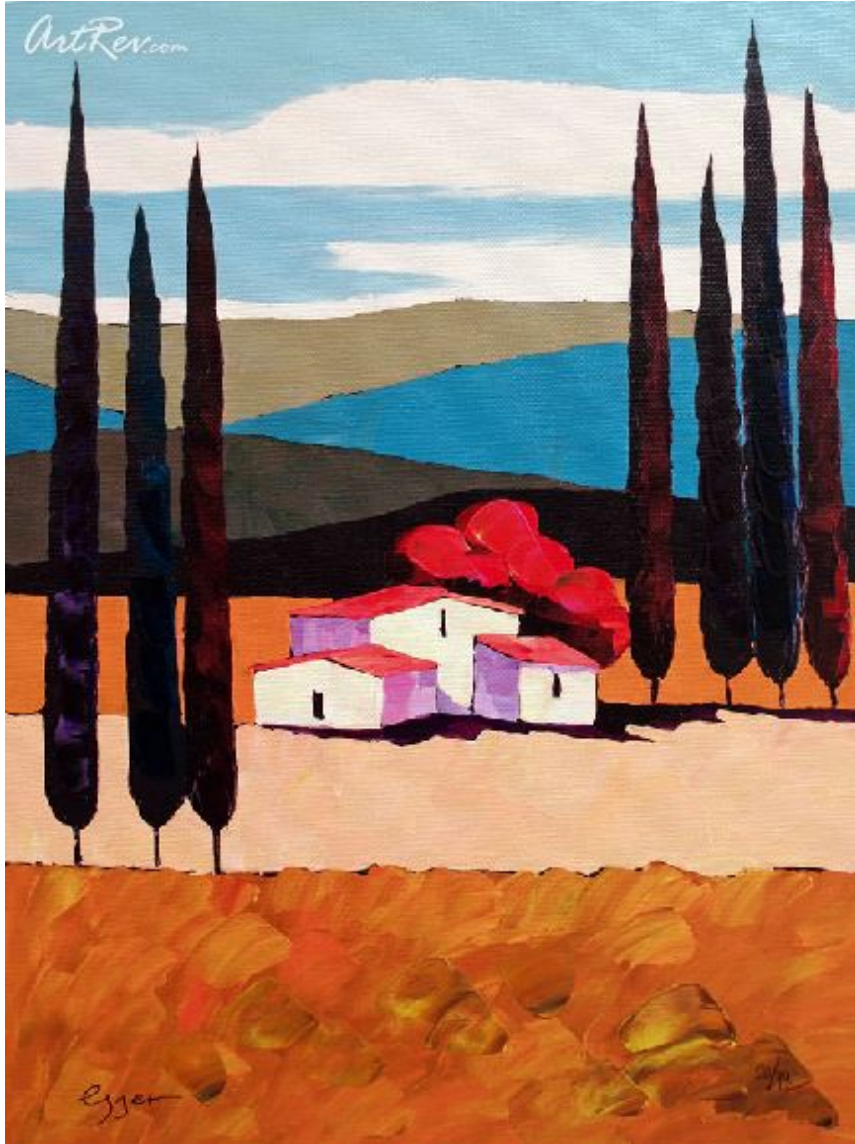

[Brilliance](#) by [Sveta Esser](#)

Giclee on Canvas - Main Subject: Landscape

Item Number

5249845040

Retail Value

\$350

ArtRev.com Price

\$250

You Save 29% Off [-\$100.00]

Dimensions (As Shown)

10W x 14.5H Inches

25.4W x 36.83H cm

Medium

Giclee on Canvas

Edition

- Limited Edition of 99

About Sveta Esser

A mountain is not just a mountain when seen through the stylized gaze of Sveta Esser. A hillside, a house, the most ordinary things in the world take on a magical, ethereal, quality that cannot be duplicated. Embracing Esser's art is like stepping into another world, where, thankfully, someone has already opened the door for us.