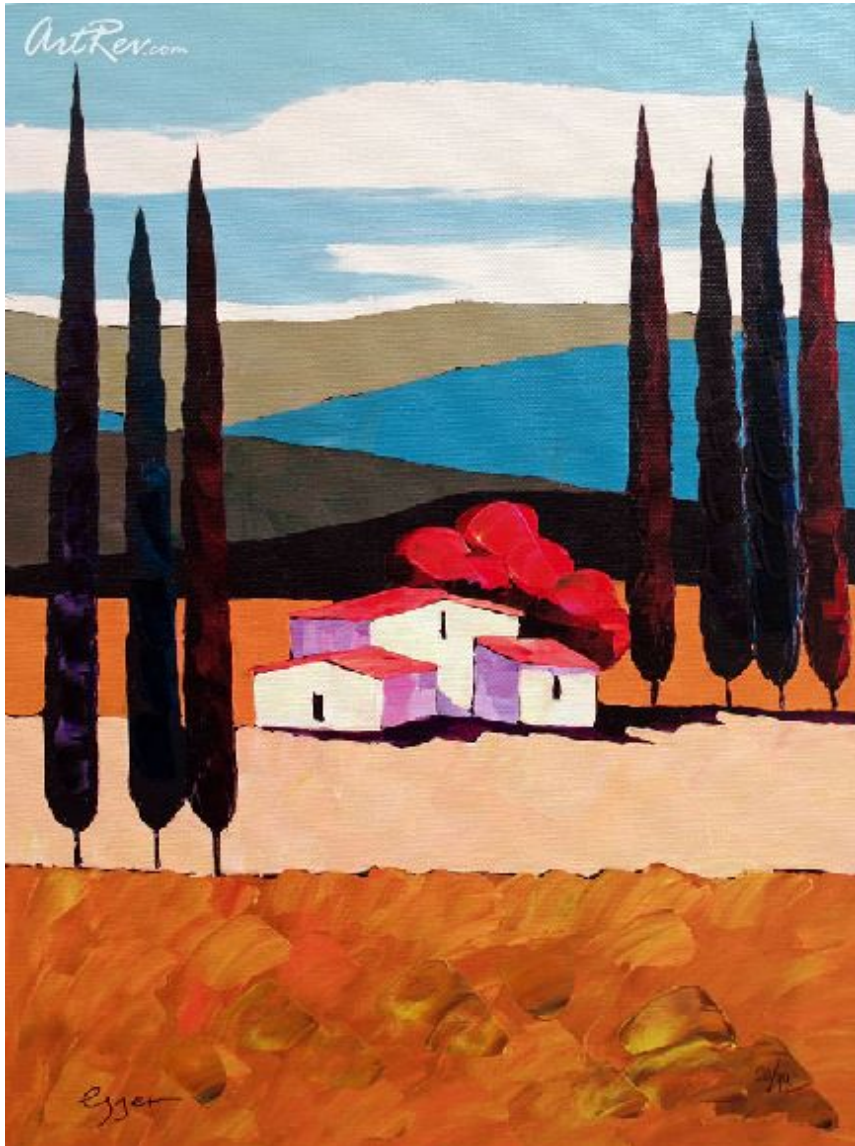

[Brilliance](#) by [Sveta Esser](#)

Giclee on Canvas - Main Subject: Landscape

Item Number

5249845040

Retail Value

\$350

ArtRev.com Price

\$250

You Save 29% Off [-\$100.00]

Dimensions (As Shown)

10W x 14.5H Inches

25.4W x 36.83H cm

Medium

Giclee on Canvas

Edition

- Limited Edition of 99

About Sveta Esser

A mountain is not just a mountain when seen through the stylized gaze of Sveta Esser. A hillside, a house, the most ordinary things in the world take on a magical, ethereal, quality that cannot be duplicated. Embracing Esser's art is like stepping into another world, where, thankfully, someone has already opened the door for us.