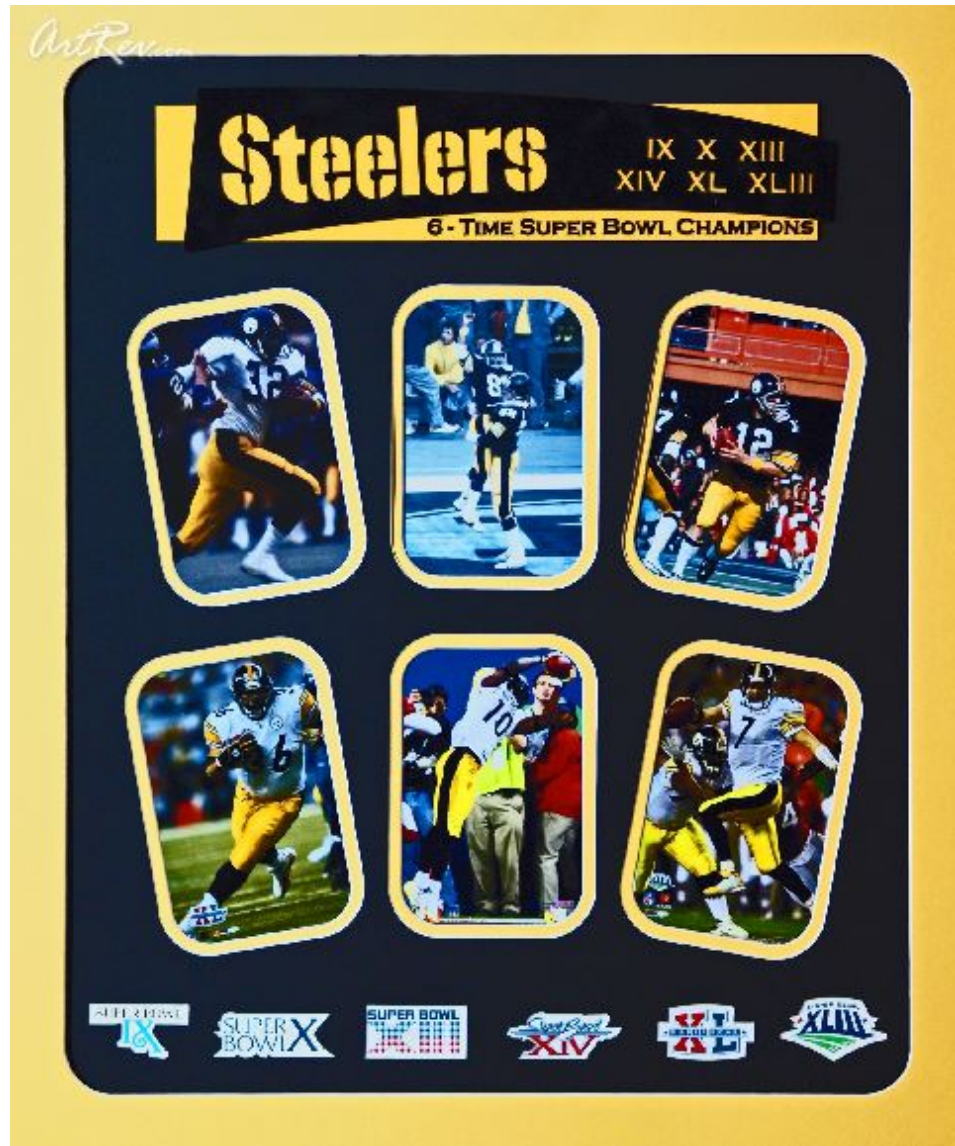

[Pittsburg Steelers - Six Time Super Bowl Champs](#) by [Mounted Memories](#)

Memorabilia Item - Main Subject: Sports

Item Number

4816540707

Retail Value

\$180

ArtRev.com Price

\$150

You Save 17% Off [-\$30.00]

Dimensions (As Shown)

26.25W x 24H Inches

66.68W x 60.96H cm

Medium

Memorabilia Item

Edition

- Edition Size is Unknown