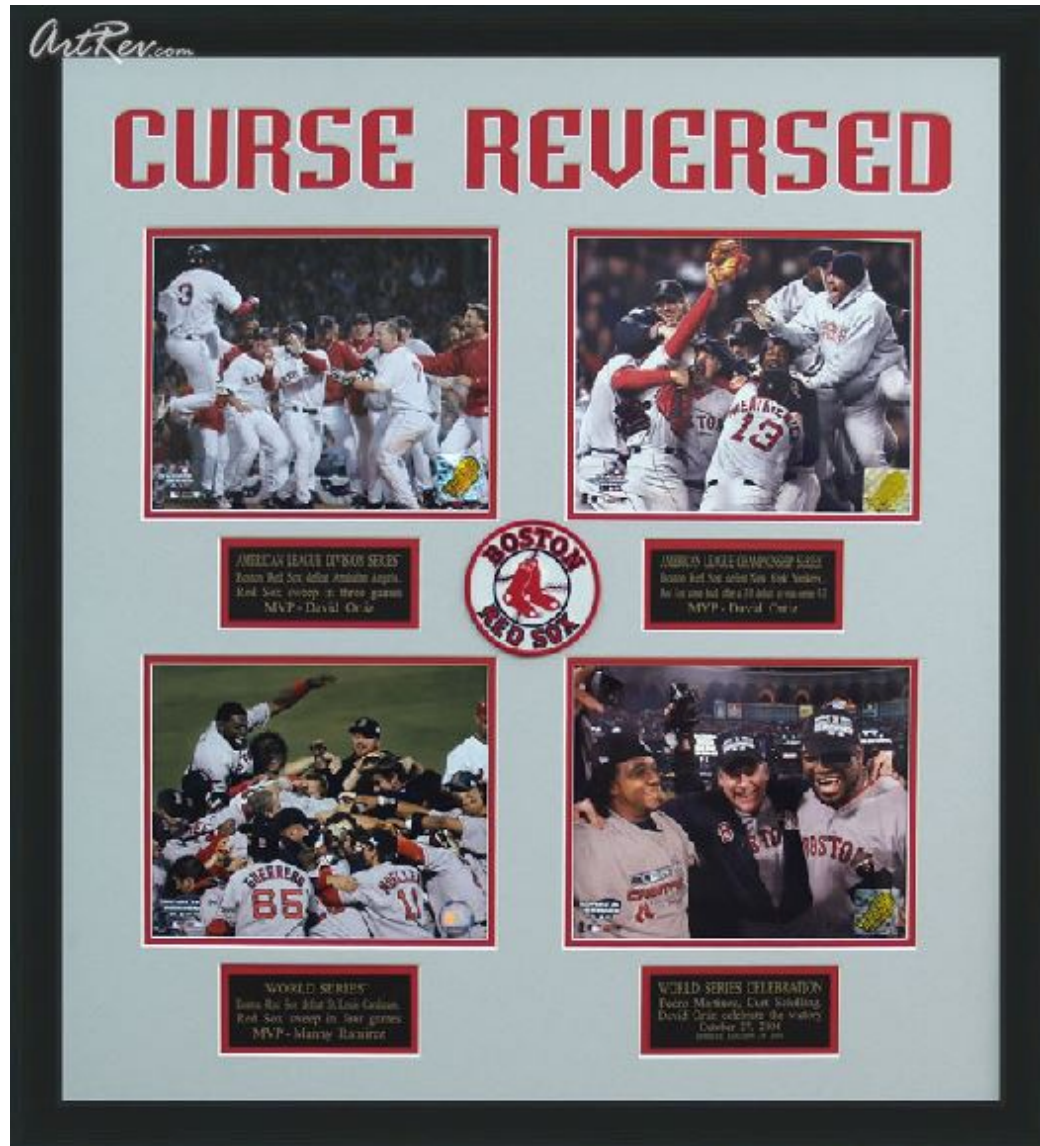

[Curse Reversed - Boston Red Sox](#) by [Unknown Artist](#)

Framed Memorabilia Item - Main Subject: Sports

Item Number  
4762540167

Retail Value  
\$170

ArtRev.com Price  
\$155  
You Save 9% Off [-\$15.00]

Dimensions (As Shown)  
30W x 37.5H Inches  
76.2W x 95.25H cm

Medium  
Framed Memorabilia Item

**About Unknown Artist**

No information is available about the artist or creator at this time. Please contact customer service with your inquiry.