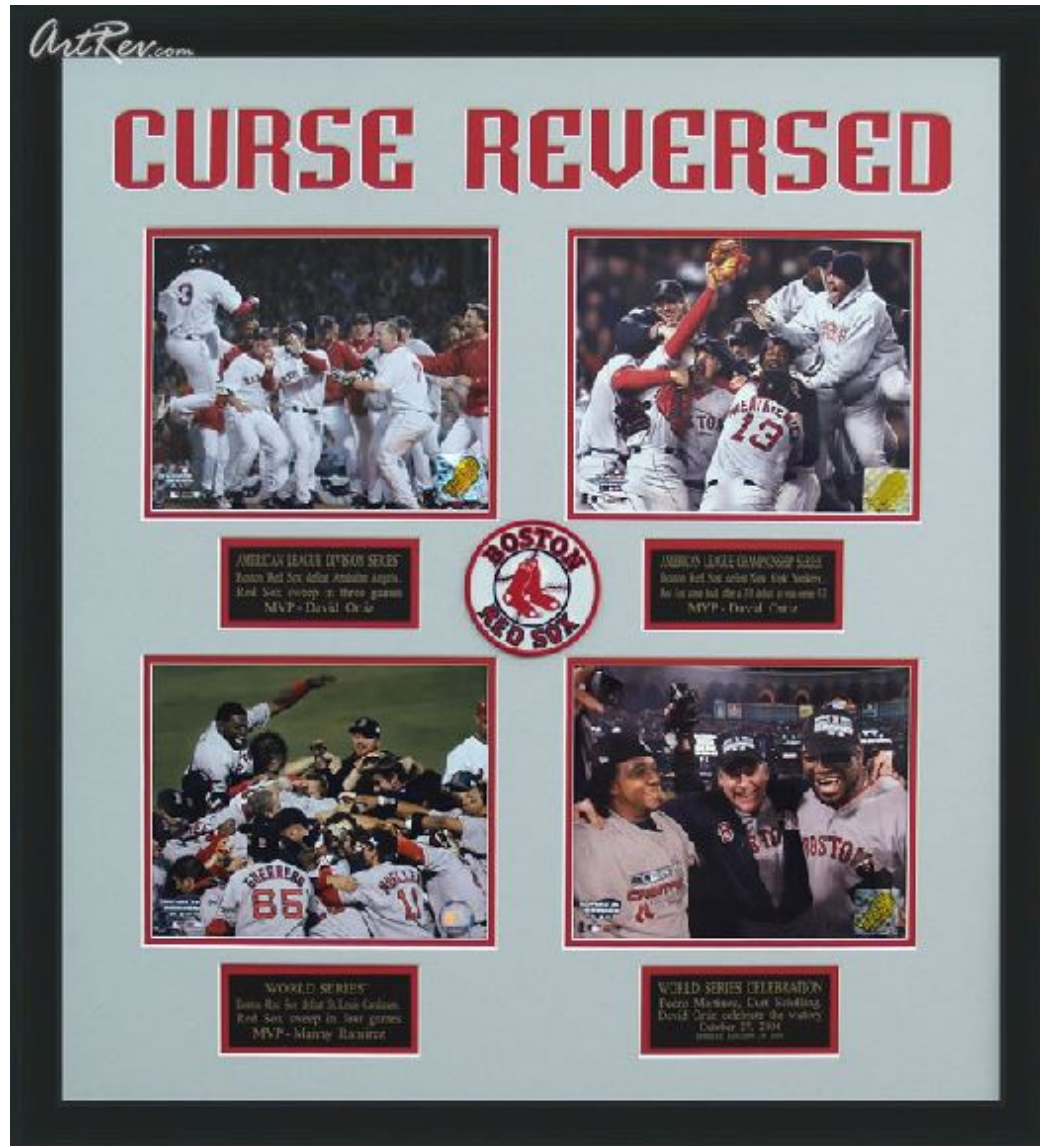

[Curse Reversed - Boston Red Sox](#) by [Unknown Artist](#)

Framed Memorabilia Item - Main Subject: Sports

Item Number
4762540167

Retail Value
\$170

ArtRev.com Price
\$155
You Save 9% Off [-\$15.00]

Dimensions (As Shown)
30W x 37.5H Inches
76.2W x 95.25H cm