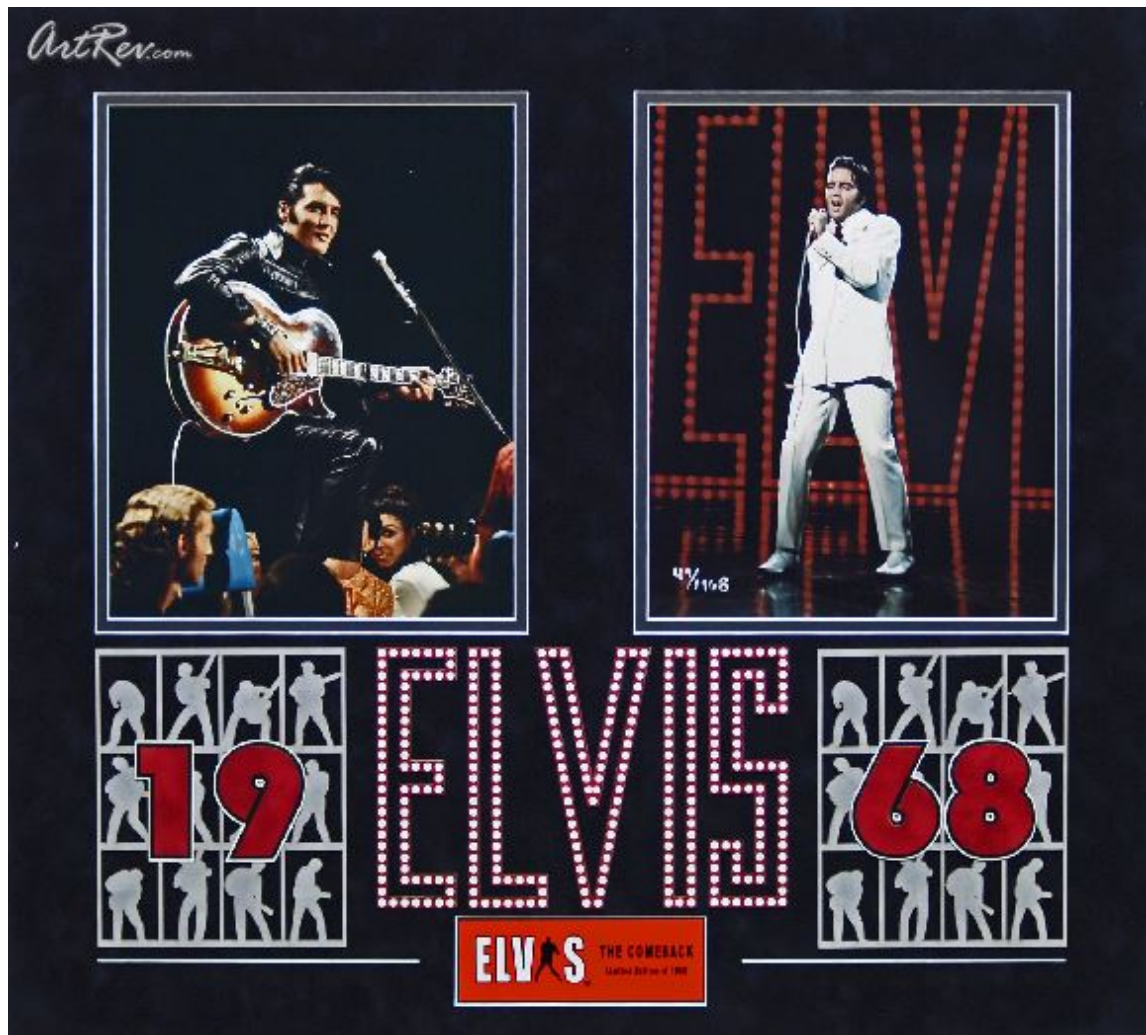

[Elvis Presley 1968 Comeback](#) by [Mounted Memories](#)

Memorabilia Item - Main Subject: Celebrities & Movie Stars

Item Number

4336635908

Retail Value

\$300

ArtRev.com Price

\$150

You Save 50% Off [-\$150.00]

Dimensions (As Shown)

21.75W x 19.5H Inches

55.24W x 49.53H cm

Medium

Memorabilia Item

Edition

- Limited Edition of 1968