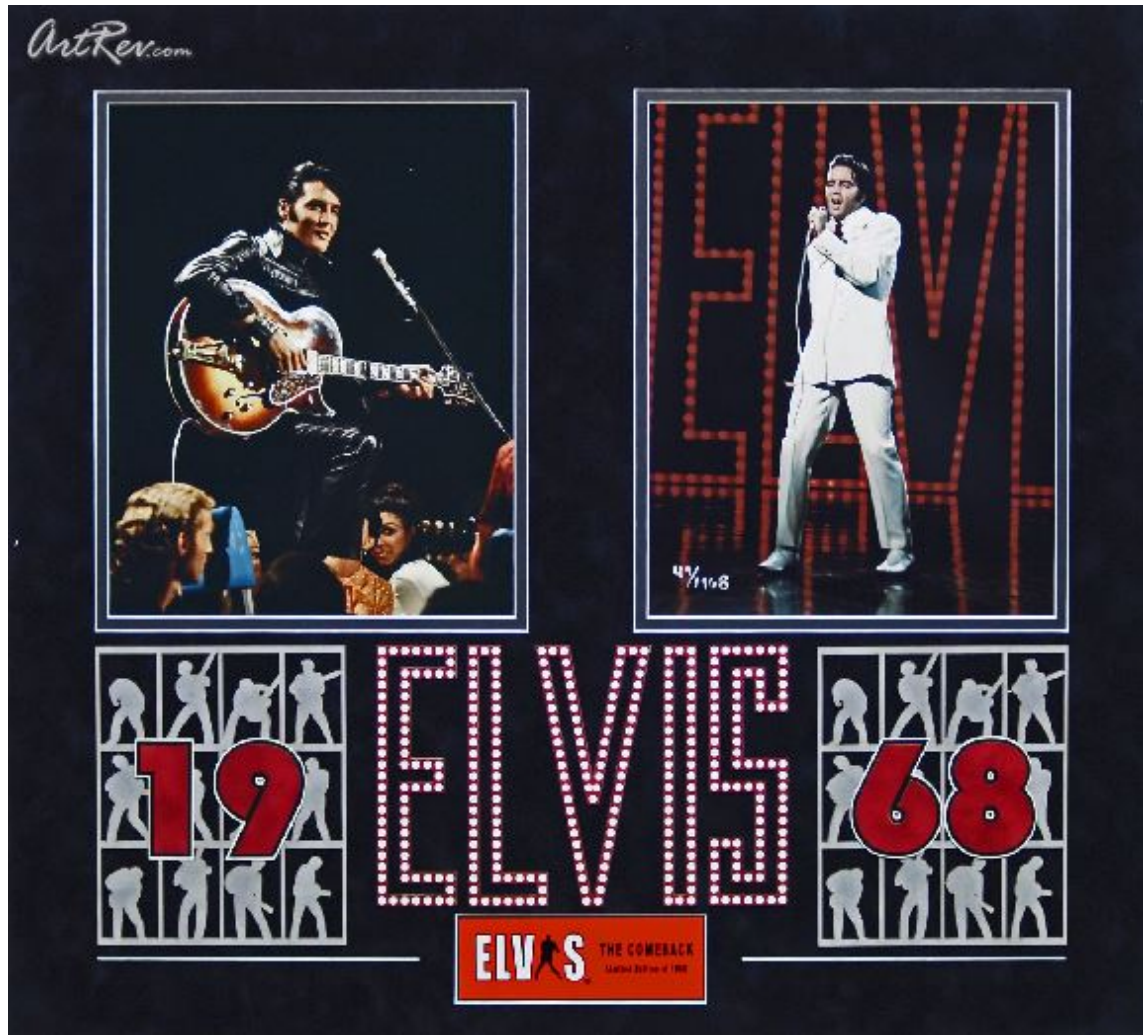

[Elvis Presley 1968 Comeback](#) by [Mounted Memories](#)

Memorabilia Item - Main Subject: Celebrities & Movie Stars

Item Number
4336635908

Retail Value
\$300

ArtRev.com Price
\$150
You Save 50% Off [-\$150.00]

Dimensions (As Shown)
21.75W x 19.5H Inches
55.24W x 49.53H cm

Medium
Memorabilia Item

Edition
- Limited Edition of 1968
- Numbered 

About Mounted Memories

Mounted Memories, Inc. began operations in 1989. During this time we have grown from a 500 square foot area in the back of a baseball card shop to a 50,000 square foot facility in Sunrise, Florida with satellite offices in Denver, Colorado and Northbrook, IL to help service our customers across the country. In 1998, Mounted Memories merged with Dreams, Inc, a publicly traded company. In April 2007, Dreams Inc began trading on the American Stock Exchange under the symbol DRJ.