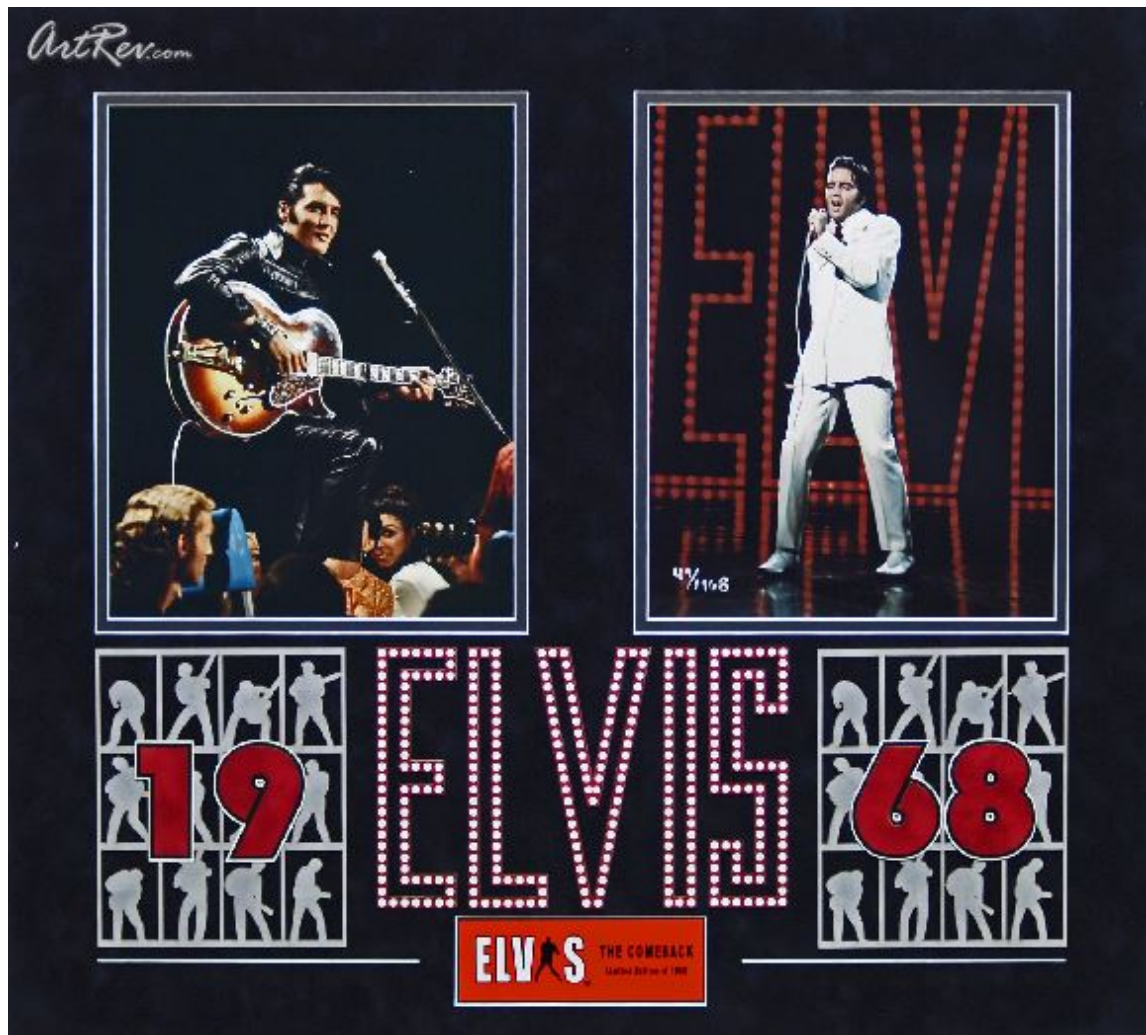

[Elvis Presley 1968 Comeback](#) by [Mounted Memories](#)

Memorabilia Item - Main Subject: Celebrities & Movie Stars

**Item Number**

4336635908

**Retail Value**

\$300

**ArtRev.com Price**

\$150

You Save 50% Off [-\$150.00]

**Dimensions (As Shown)**

21.75W x 19.5H Inches

55.24W x 49.53H cm

**Medium**

Memorabilia Item

**Edition**

- Limited Edition of 1968