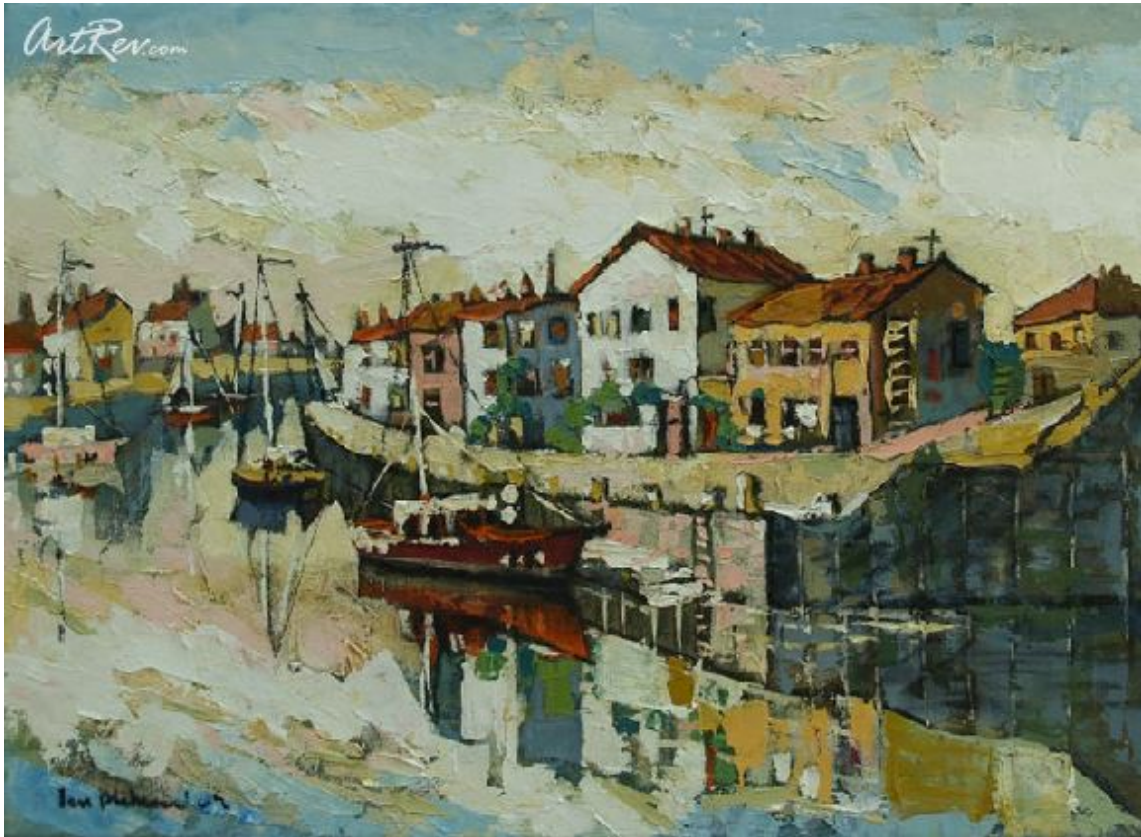

[Untitled XIV](#) , (circa 2007) by [Ion Plubeu](#)  
Original Mixed Media - Main Subject: Impressionism

**Item Number**  
4210834650

**Retail Value**  
\$1,200

**ArtRev.com Price**  
\$599  
You Save 50% Off [-\$601.00]

Plubeu travels extensively with much of his inspiration coming from Europe's great cities. He captures historic architecture, nostalgia and the essence and personality of these cities in an instantly recognizable style.

Plubeu uses large brush strokes and thick textures richly layered on the canvas to add energy and dynamism to his scenes. His combination of muted tones and thick, almost abstract, texturing draws the viewer into the scene - one can hear the hustle and bustle of the busy streets as if we were there.