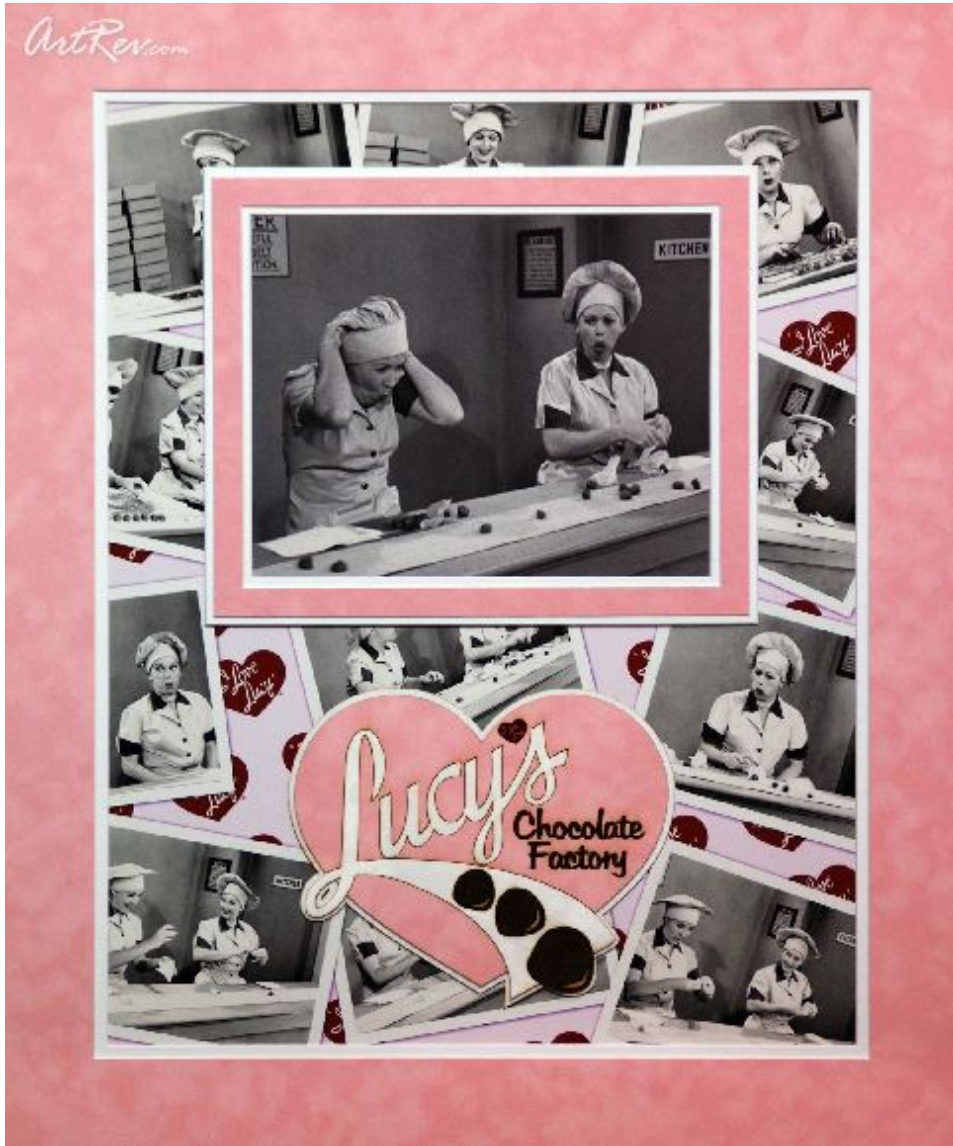

[I love Lucy Chocolate Factory Collage](#) by [Mounted Memories](#)

Memorabilia Item - Main Subject: Movies & TV Series

**Item Number**  
3961632158

**Retail Value**  
\$155

**ArtRev.com Price**  
\$125  
You Save 19% Off [-\$30.00]

**Dimensions (As Shown)**  
20W x 24H Inches  
50.8W x 60.96H cm

**Medium**  
Memorabilia Item

**Edition**  
- Edition Size is Unknown