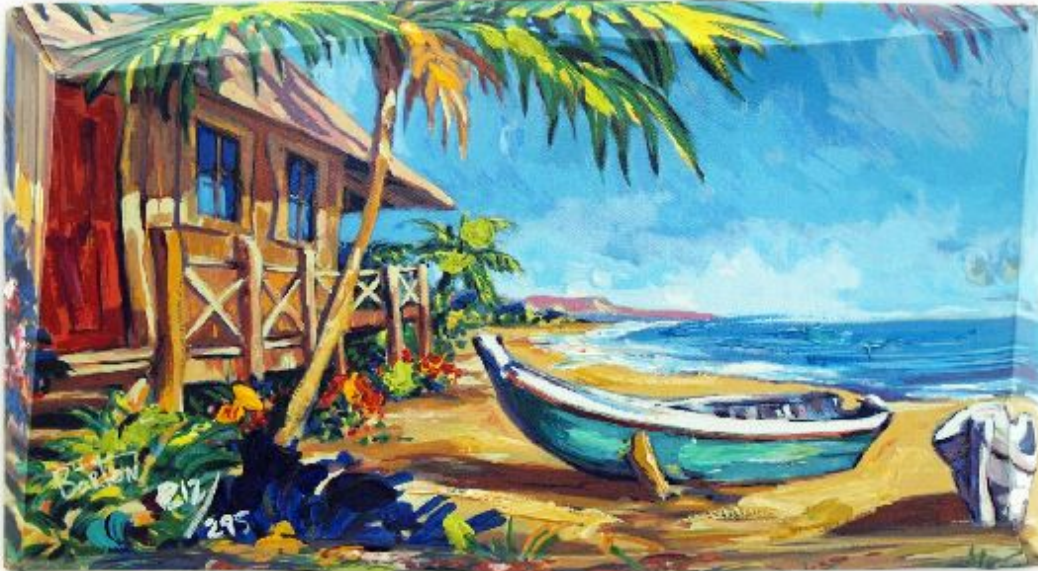

[Aloha Lifestyle](#) by [Steve Barton](#)

Hand Embellished Giclee on Canvas - Main Subject: Nature

ArtRev.com

Item Number

3876531307

Retail Value

\$1,500

ArtRev.com Price

\$1,275

You Save 15% Off [-\$225.00]

Dimensions (As Shown)

21W x 11.25H x 4D Inches

53.34W x 28.58H x 10.16D cm

Medium

Hand Embellished Giclee on
Canvas

Edition

About Steve Barton

Each of Barton's paintings capture more than just the viewer's gaze. They are times remembered and days to come; they stop time and soften your heart; they draw you in and say, "Come, sit, relax..." The sunny climate of Southern California where Barton now lives with his wife and son suits his taste and personality perfectly. The coastal setting surrounding his home reflects his bright and lively perspective and encourages his focus on color and beauty. Barton and his family love to spend time searching out new tropical settings and flowers with bright vivid colors. They scour the beachfront for villas, cabins, and archways that capture the heart and feel of life on the beach.