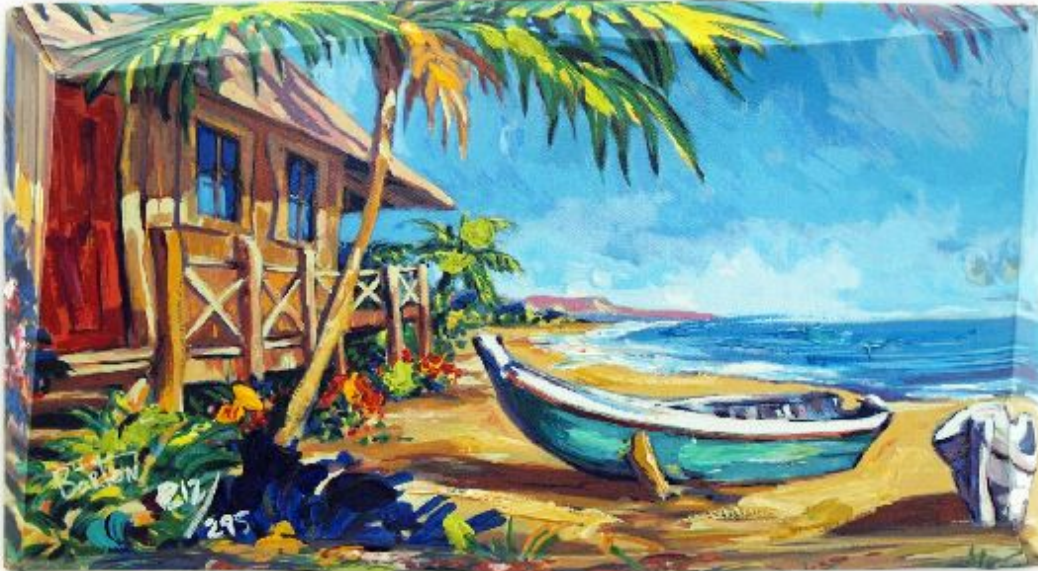

[Aloha Lifestyle](#) by [Steve Barton](#)

Hand Embellished Giclee on Canvas - Main Subject: Nature

ArtRev.com

**Item Number**

3876531307

**Retail Value**

\$1,500

**ArtRev.com Price**

\$1,275

You Save 15% Off [-\$225.00]

**Dimensions (As Shown)**

21W x 11.25H x 4D Inches

53.34W x 28.58H x 10.16D cm

**Medium**

Hand Embellished Giclee on  
Canvas

**Edition**

**About Steve Barton**

Each of Barton's paintings capture more than just the viewer's gaze. They are times remembered and days to come; they stop time and soften your heart; they draw you in and say, "Come, sit, relax..." The sunny climate of Southern California where Barton now lives with his wife and son suits his taste and personality perfectly. The coastal setting surrounding his home reflects his bright and lively perspective and encourages his focus on color and beauty. Barton and his family love to spend time searching out new tropical settings and flowers with bright vivid colors. They scour the beachfront for villas, cabins, and archways that capture the heart and feel of life on the beach.