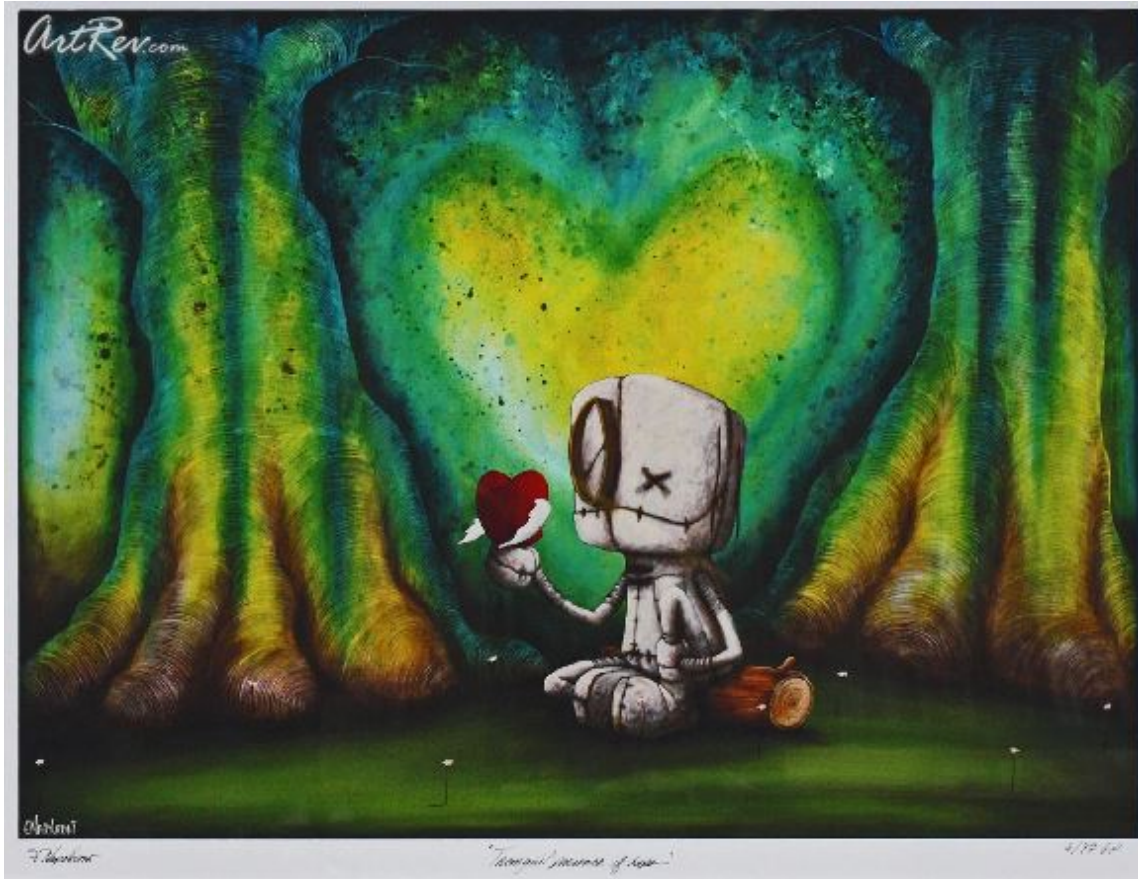

Tranquil Presence of Hope by Fabio Napoleoni  
Giclee on Paper - Main Subject: Abstract

**Item Number**  
3567028212

**Retail Value**  
\$725

**ArtRev.com Price**  
\$550  
You Save 24% Off [-\$175.00]

**Dimensions (As Shown)**  
25W x 19H Inches  
63.5W x 48.26H cm

**Medium**  
Giclee on Paper

**Edition**  
- Limited Edition of GP47  
- Hand-Signed   
- Numbered 

### About Fabio Napoleoni

Drawing on a lifetime of experiences, Fabio translates each tug of his heart strings into an emotional expression caught on canvas for the world to view. His world and his passion are bared via his body of work.

While his daughter progressed and recovered, Fabio's art became more uplifting and encouraging. Fabio's art follows periods of his own life reflective of where he is and what is going on as his life occurs and evolves.