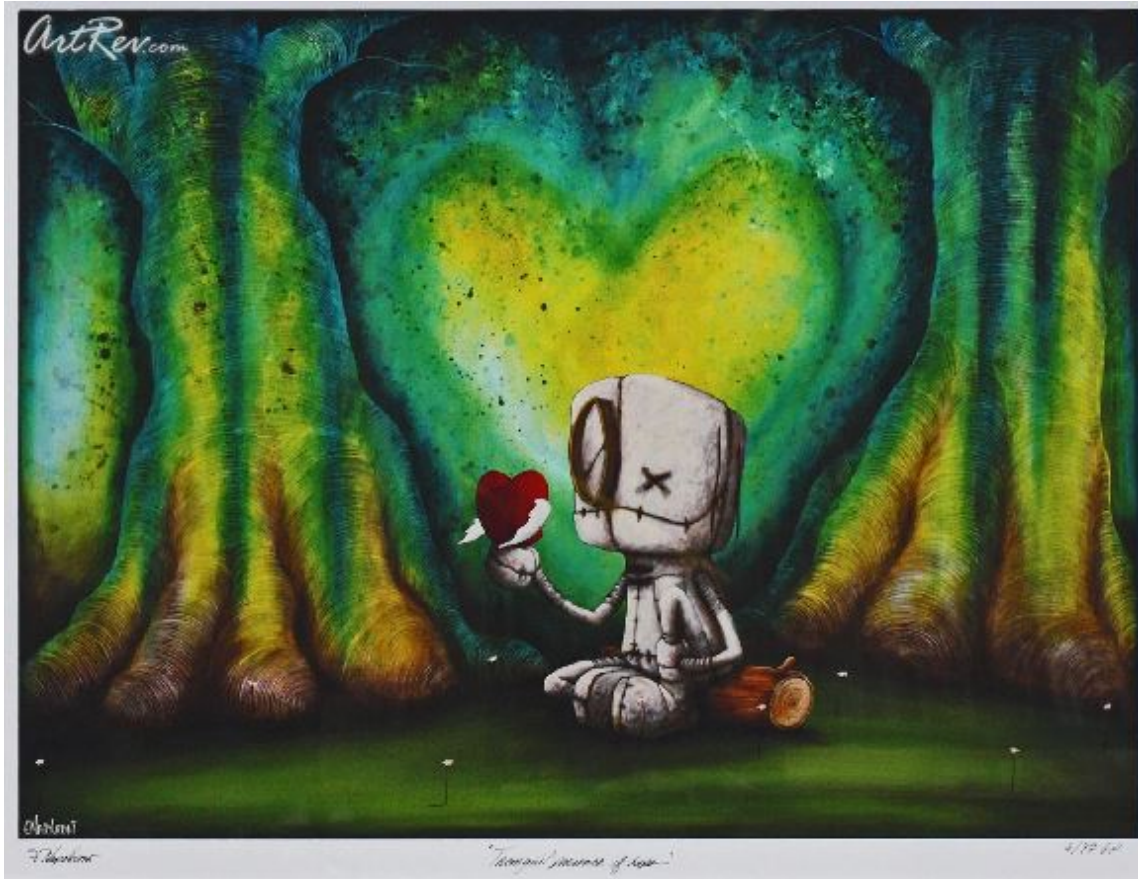

[Tranquil Presence of Hope](#) by [Fabio Napoleoni](#)  
Giclee on Paper - Main Subject: Abstract

**Item Number**  
3567028212

**Retail Value**  
\$725

**ArtRev.com Price**  
\$550  
You Save 24% Off [-\$175.00]

**Dimensions (As Shown)**  
25W x 19H Inches  
63.5W x 48.26H cm

**Medium**  
Giclee on Paper

**Edition**  
- Limited Edition of GP47  
- Hand-Signed   
- Numbered 

## About Fabio Napoleoni

Drawing on a lifetime of experiences, Fabio translates each tug of his heart strings into an emotional expression caught on canvas for the world to view. His world and his passion are bared via his body of work.

While his daughter progressed and recovered, Fabio's art became more uplifting and encouraging. Fabio's art follows periods of his own life reflective of where he is and what is going on as his life occurs and evolves.