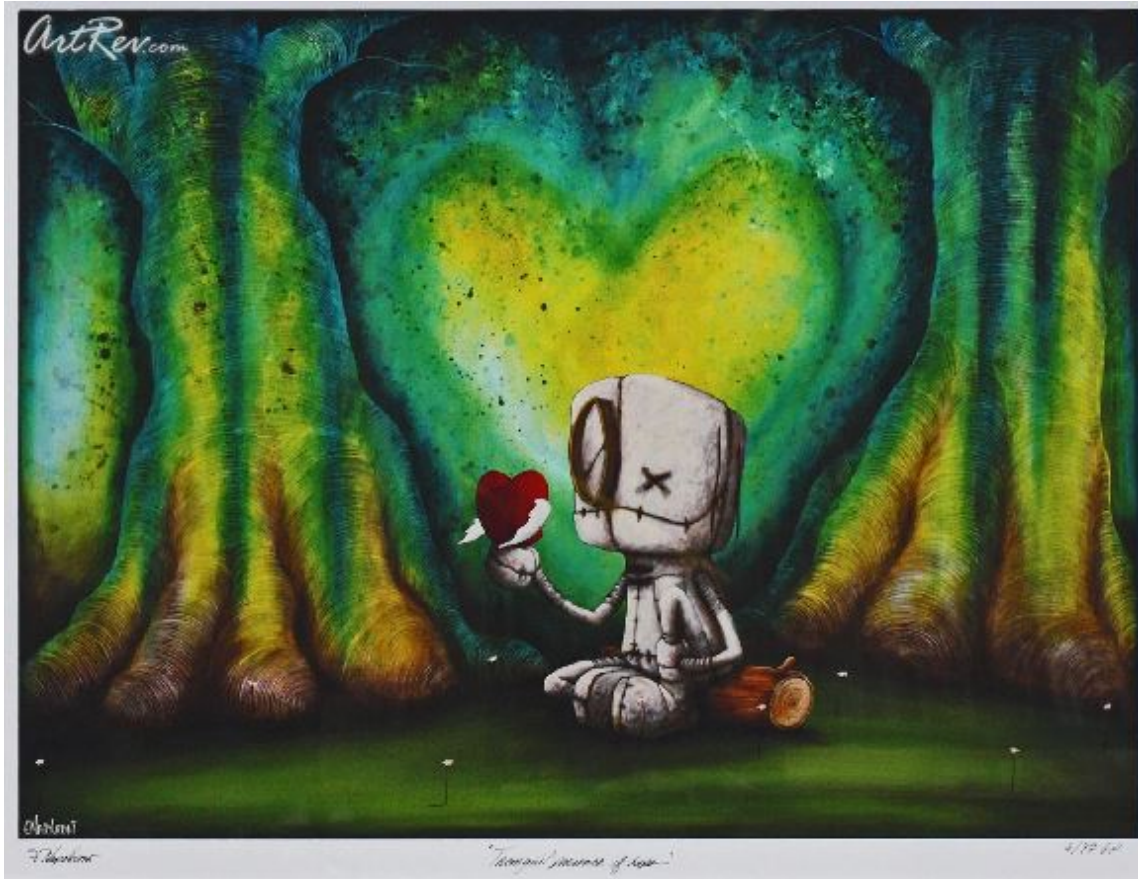

[Tranquil Presence of Hope](#) by [Fabio Napoleoni](#)
Giclee on Paper - Main Subject: Abstract

Item Number
3567028212

Retail Value
\$725

ArtRev.com Price
\$550
You Save 24% Off [-\$175.00]

Dimensions (As Shown)
25W x 19H Inches
63.5W x 48.26H cm

About Fabio Napoleoni

Drawing on a lifetime of experiences, Fabio translates each tug of his heart strings into an emotional expression caught on canvas for the world to view. His world and his passion are bared via his body of work.

While his daughter progressed and recovered, Fabio's art became more uplifting and encouraging. Fabio's art follows periods of his own life reflective of where he is and what is going on as his life occurs and evolves.

Symbolism is prominent within Fabio's body of work. Trees, hearts and emotionally based characters usually grace any given piece.

Fabio's admiration for trees goes back to his high school days. As his talent became more honed, the images of trees grew in detail. I'm fascinated with trees because they represent longevity, life, shelter, a source of food, that old wise man and strength, says Fabio. All of these qualities are present in each tree represented in every masterfully drawn piece. Adding a simple red heart to a black and white tree created a movement towards an emotional expression that was totally unexpected but embraced by those viewing and purchasing Fabio's pieces.