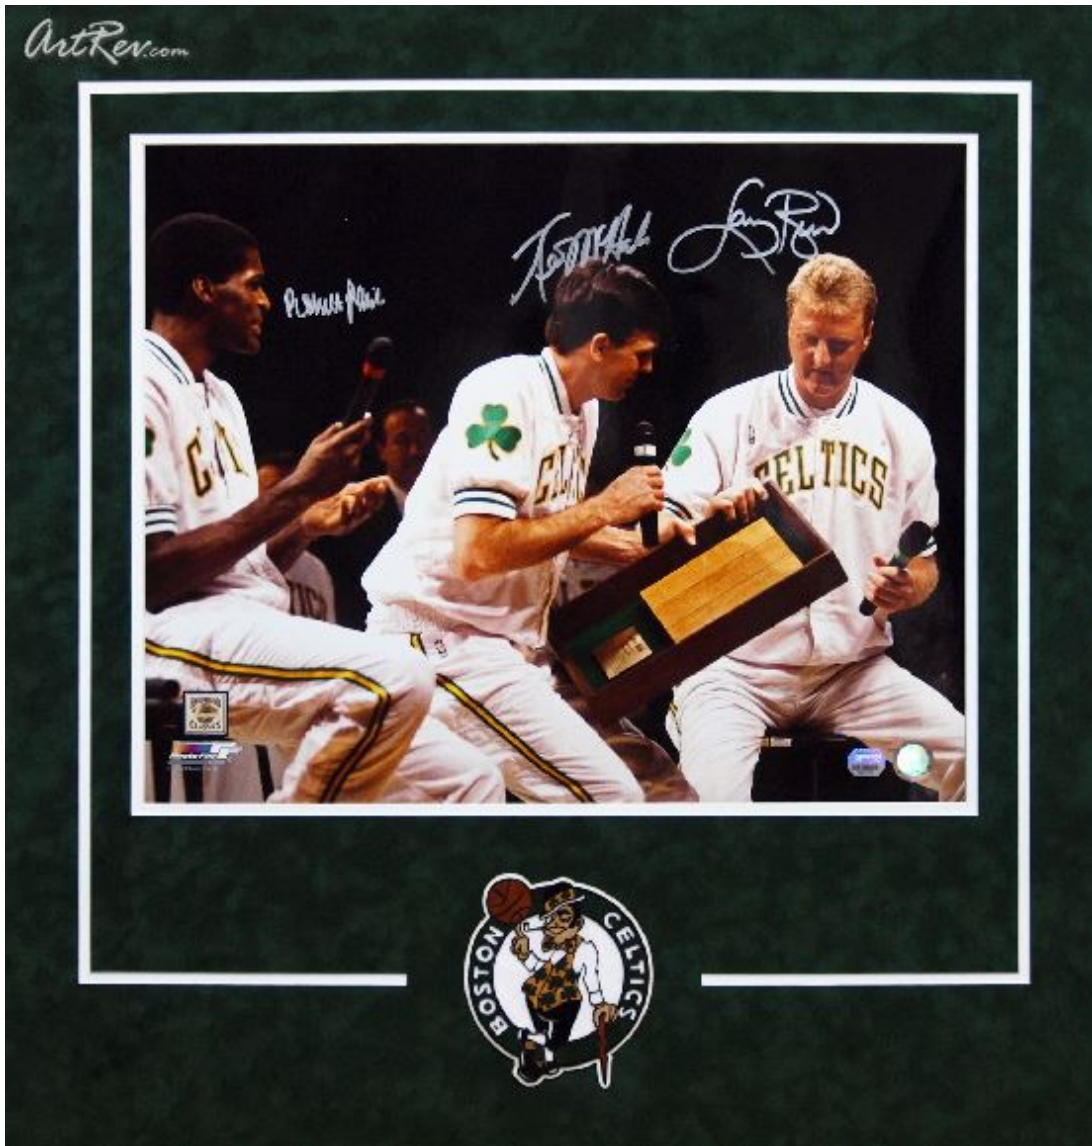

[Boston Celtics - Bird, McHale, Parish](#) by [Mounted Memories](#)  
Memorabilia Item - Main Subject: Sports

**Item Number**  
3559928141

**Retail Value**  
\$800

**ArtRev.com Price**  
\$700  
You Save 12% Off [-\$100.00]

**Dimensions (As Shown)**  
26.5W x 28H Inches  
67.31W x 71.12H cm

**Medium**  
Memorabilia Item

**Edition**  
- Limited Edition of 2700  
- Autographed 