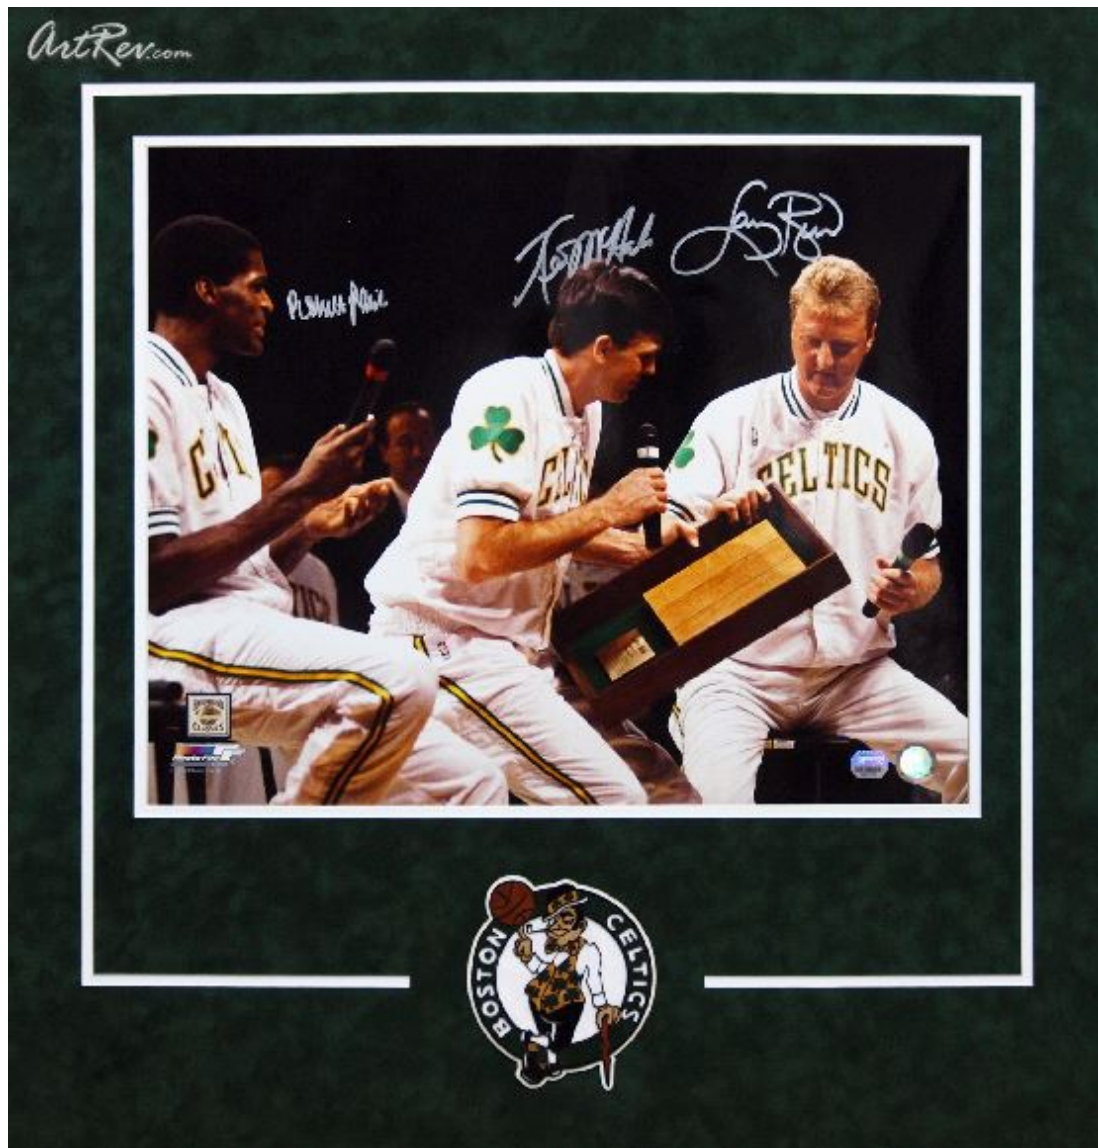

[Boston Celtics - Bird, McHale, Parish](#) by [Mounted Memories](#)  
Memorabilia Item - Main Subject: Sports

**Item Number**

3559928141

**Retail Value**

\$800

**ArtRev.com Price**

\$700

You Save 12% Off [-\$100.00]

**Dimensions (As Shown)**

26.5W x 28H Inches

67.31W x 71.12H cm

**Medium**

Memorabilia Item

**Edition**

- Limited Edition of 2700

- Autographed 