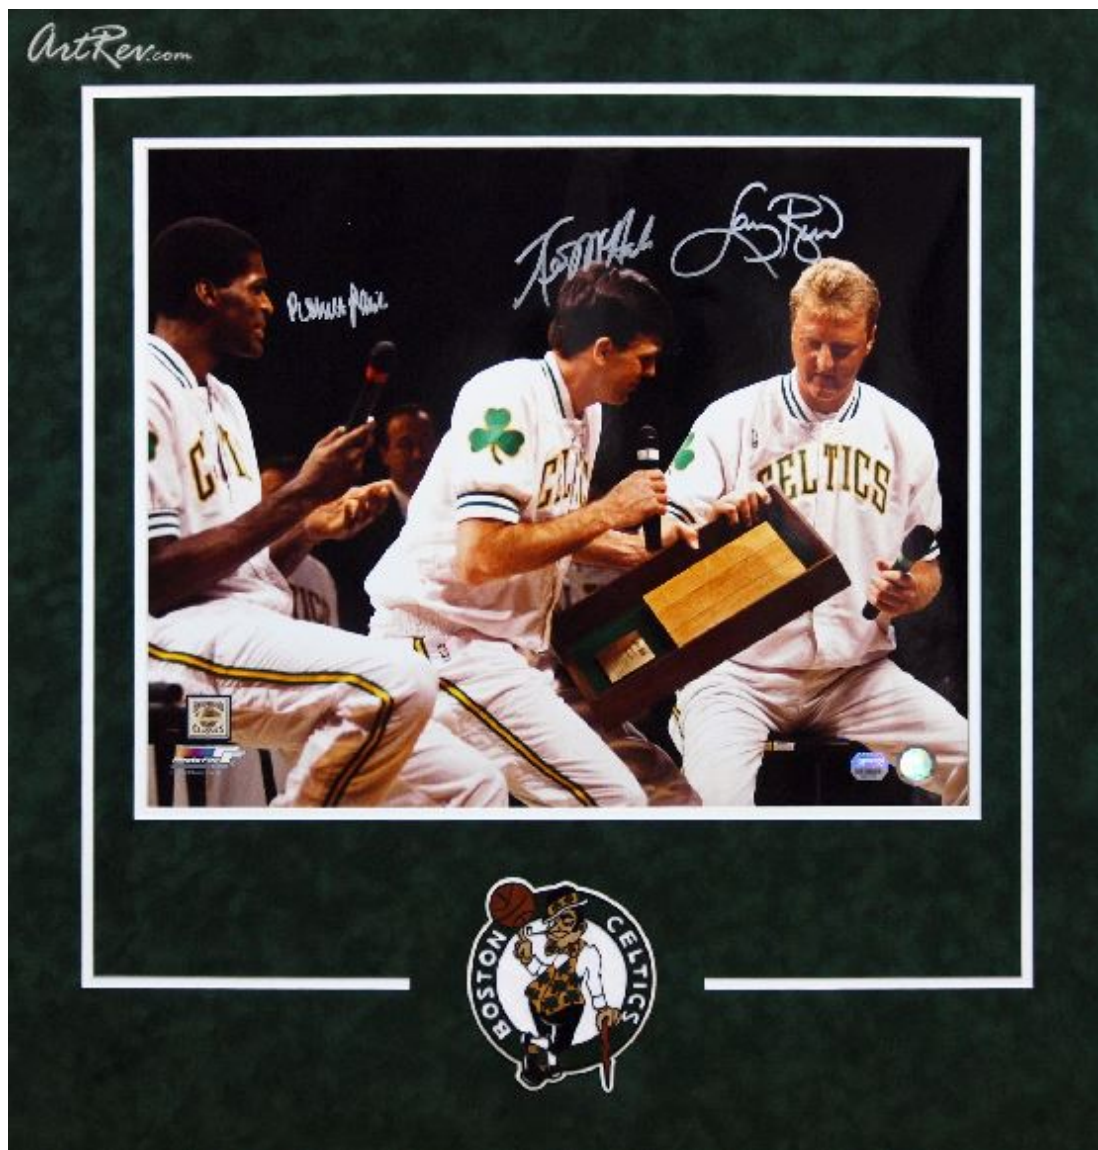

[Boston Celtics - Bird, McHale, Parish](#) by [Mounted Memories](#)

Memorabilia Item - Main Subject: Sports

**Item Number**

3559928141

**Retail Value**

\$800

**ArtRev.com Price**

\$700

You Save 12% Off [-\$100.00]

**Dimensions (As Shown)**

26.5W x 28H Inches

67.31W x 71.12H cm

**Medium**

Memorabilia Item

**Edition**

- Limited Edition of 2700