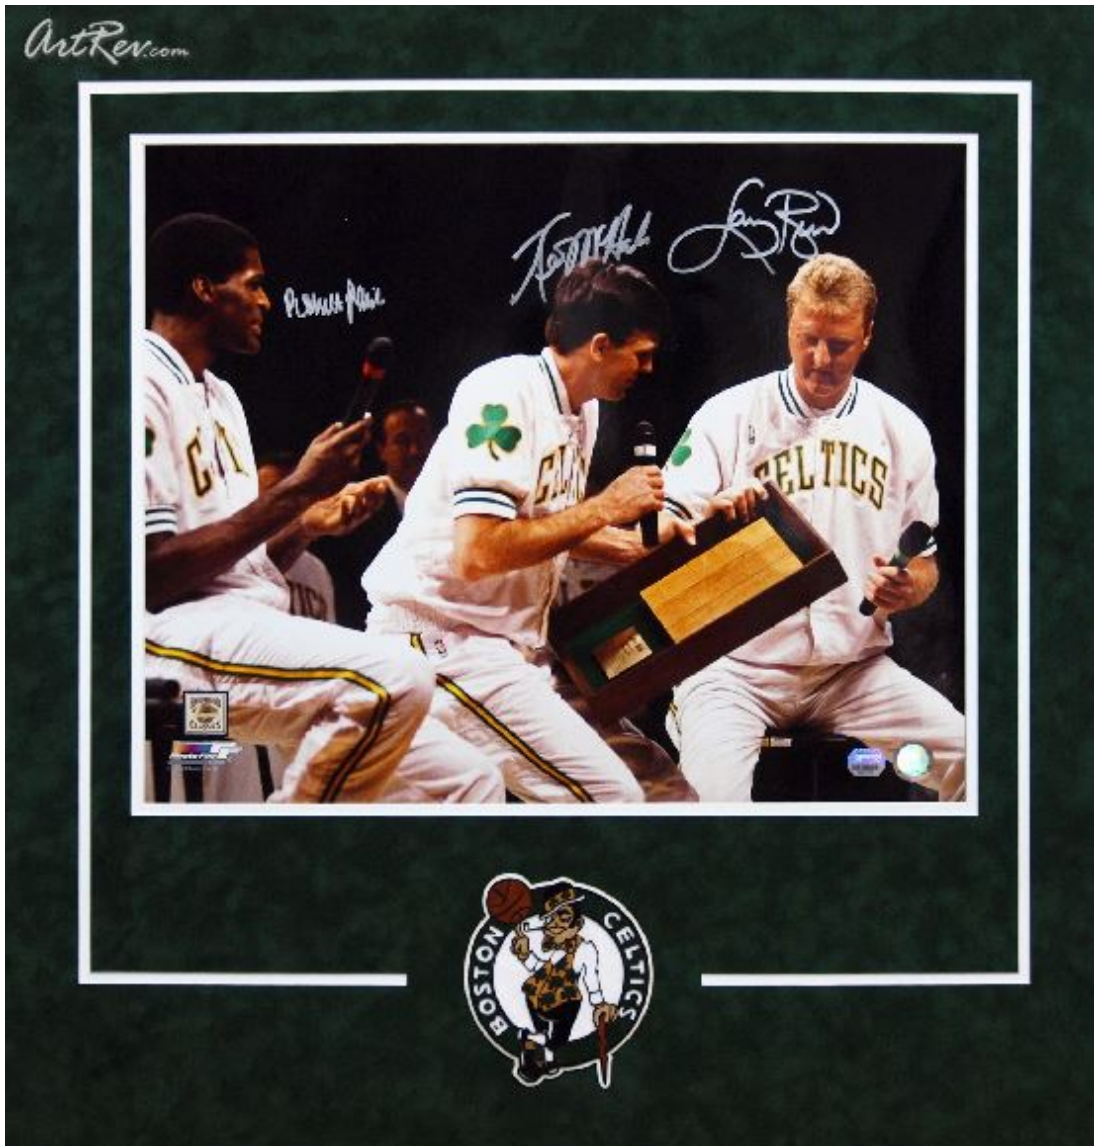

[Boston Celtics - Bird, McHale, Parish](#) by [Mounted Memories](#)  
Memorabilia Item - Main Subject: Sports

**Item Number**  
3559928141

**Retail Value**  
\$800

**ArtRev.com Price**  
\$700  
You Save 12% Off [-\$100.00]

**Dimensions (As Shown)**  
26.5W x 28H Inches  
67.31W x 71.12H cm

**Medium**  
Memorabilia Item

**Edition**  
- Limited Edition of 2700  
- Autographed 